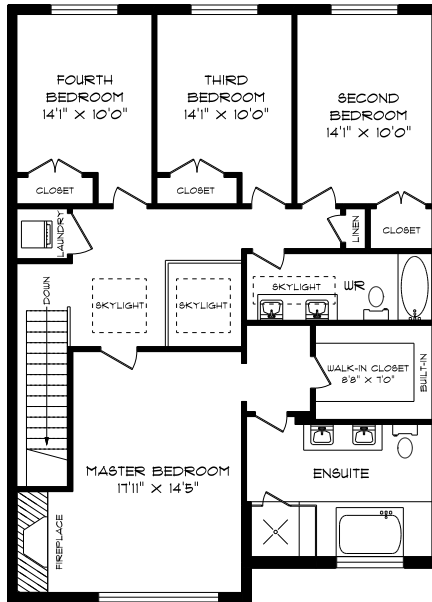

18 LEACREST ROAD

PHONE 905-271-7010
 FAX 905-271-4468
 PLANS@PLANITMEASURING.COM

MEASURED ON FEBRUARY 14, 2012
 ROOM SIZES SHOULD BE CONSIDERED APPROXIMATE
 SINCE MEASUREMENTS ARE SUBJECT TO CERTIFICATION.
 © 2012 PLANIT MEASURING®