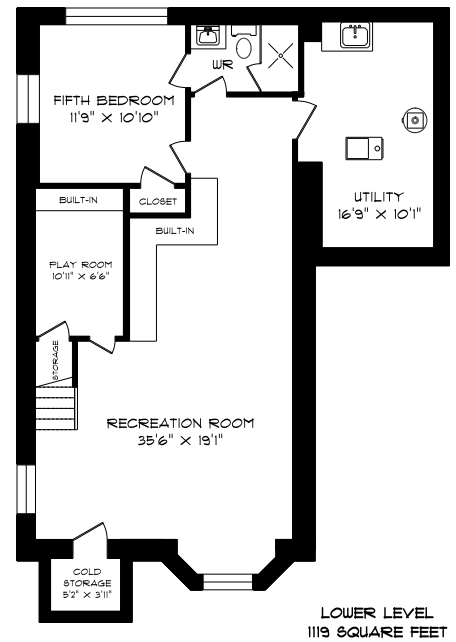

18 LEACREST ROAD

PHONE 905-271-7010
 FAX 905-271-4468
 PLANS@PLANITMEASURING.COM

MEASURED ON FEBRUARY 14, 2012
 ROOM SIZES SHOULD BE CONSIDERED APPROXIMATE
 SINCE MEASUREMENTS ARE SUBJECT TO CERTIFICATION.
 © 2012 PLANIT MEASURING®