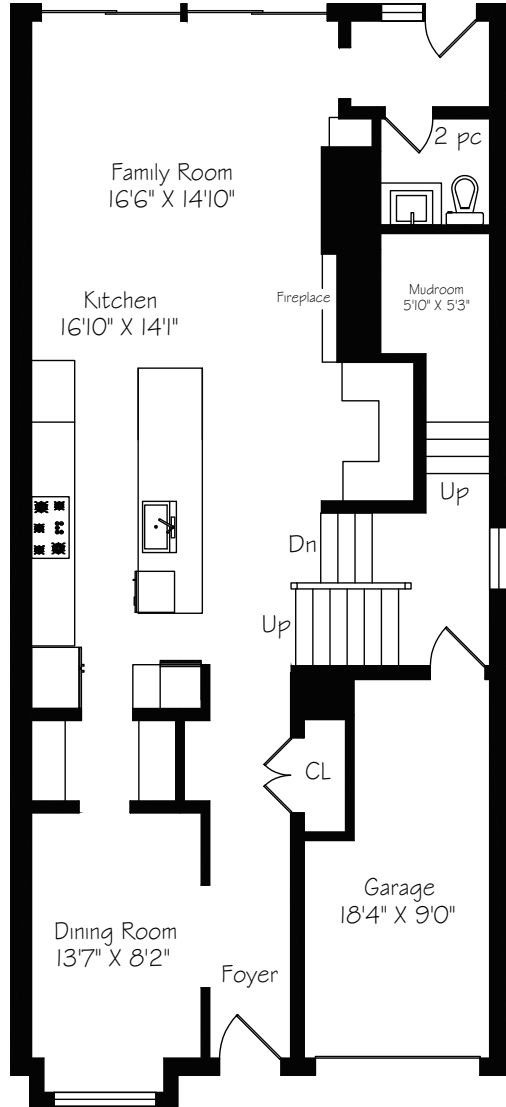

HEAPS ESTRIN

REAL ESTATE TEAM

Main Floor
1079 Square Feet

Measurements and Calculations are approximate
To be used as guidelines only

Second Floor
1224 Square Feet

Measurements and Calculations are approximate
To be used as guidelines only

Lower Level
1259 Square Feet

Measurements and Calculations are approximate
To be used as guidelines only