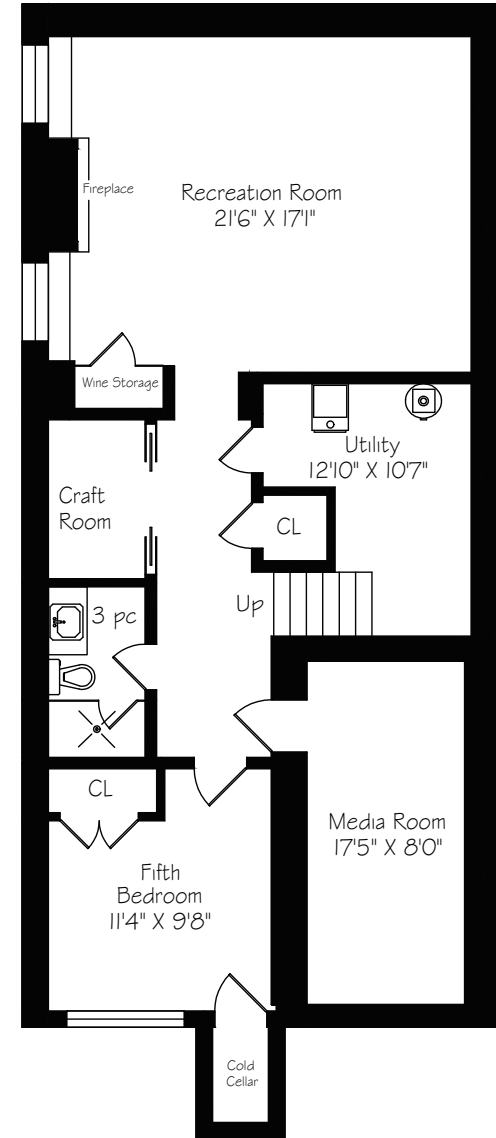

HEAPS ESTRIN

REAL ESTATE TEAM

Main Floor
1079 Square Feet

Measurements and Calculations are approximate
To be used as guidelines only

Second Floor
1224 Square Feet

Measurements and Calculations are approximate
To be used as guidelines only

Lower Level
1259 Square Feet

Measurements and Calculations are approximate
To be used as guidelines only