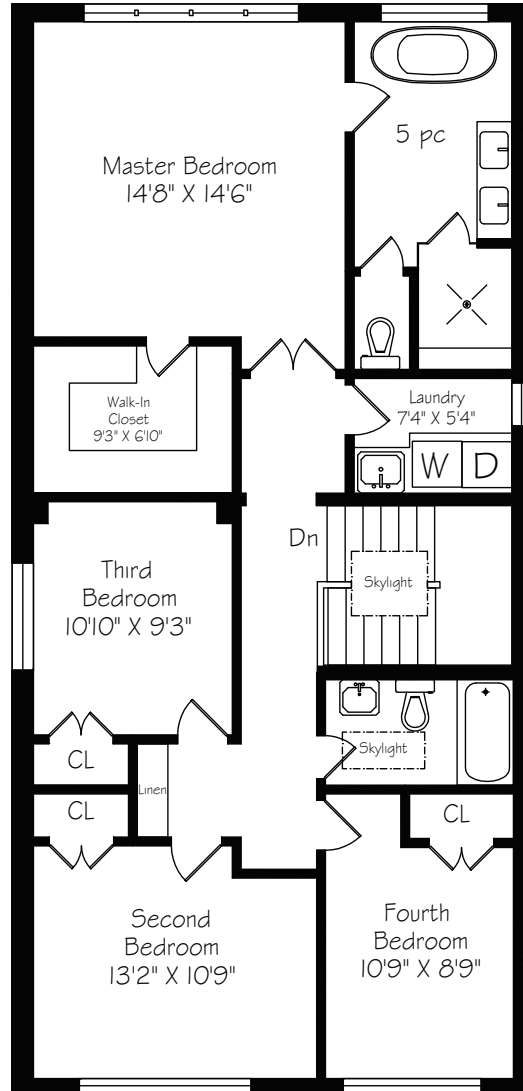

HEAPS ESTRIN

REAL ESTATE TEAM

Main Floor
1079 Square Feet

Measurements and Calculations are approximate
To be used as guidelines only

Second Floor
1224 Square Feet

Measurements and Calculations are approximate
To be used as guidelines only

Lower Level
1259 Square Feet

Measurements and Calculations are approximate
To be used as guidelines only