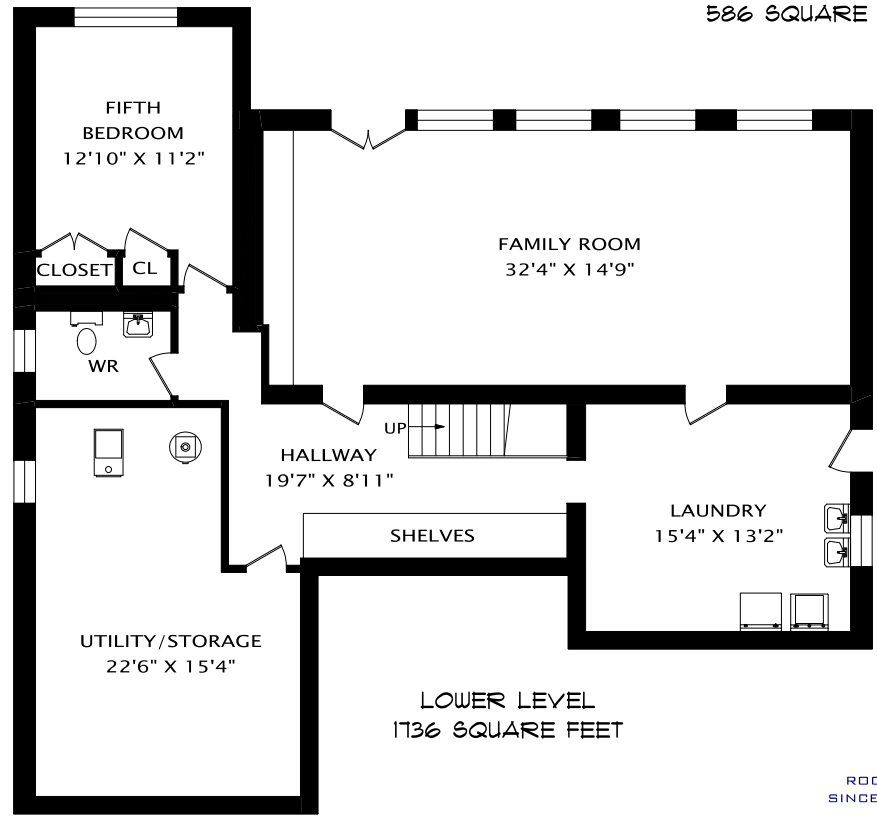

10 MOOREHILL DRIVE

PHONE 905-271-7010
FAX 905-271-4468
PLANS@PLANITMEASURING.COM

MEASURED ON SEPTEMBER 20, 2013
ROOM SIZES SHOULD BE CONSIDERED APPROXIMATE
SINCE MEASUREMENTS ARE SUBJECT TO CERTIFICATION.

© 2013 PLANIT MEASURING®