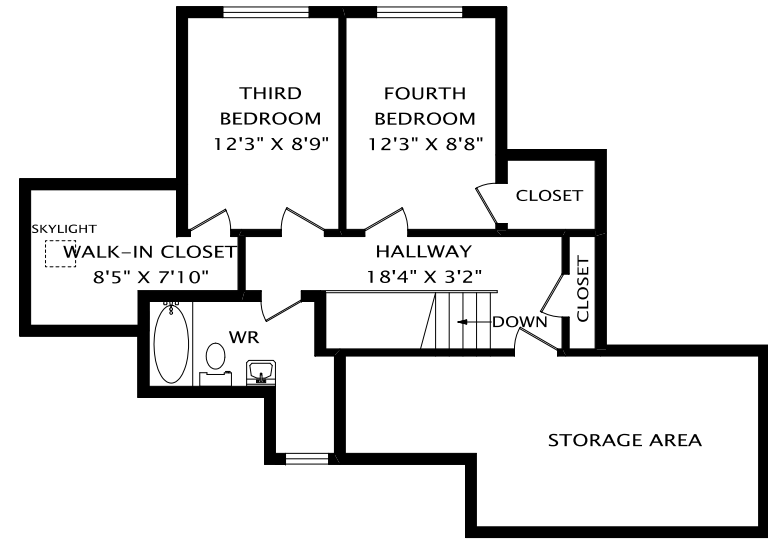

10 MOOREHILL DRIVE

PHONE 905-271-7010
FAX 905-271-4468
PLANS@PLANITMEASURING.COM

MEASURED ON SEPTEMBER 20, 2013
ROOM SIZES SHOULD BE CONSIDERED APPROXIMATE
SINCE MEASUREMENTS ARE SUBJECT TO CERTIFICATION.

© 2013 PLANIT MEASURING®