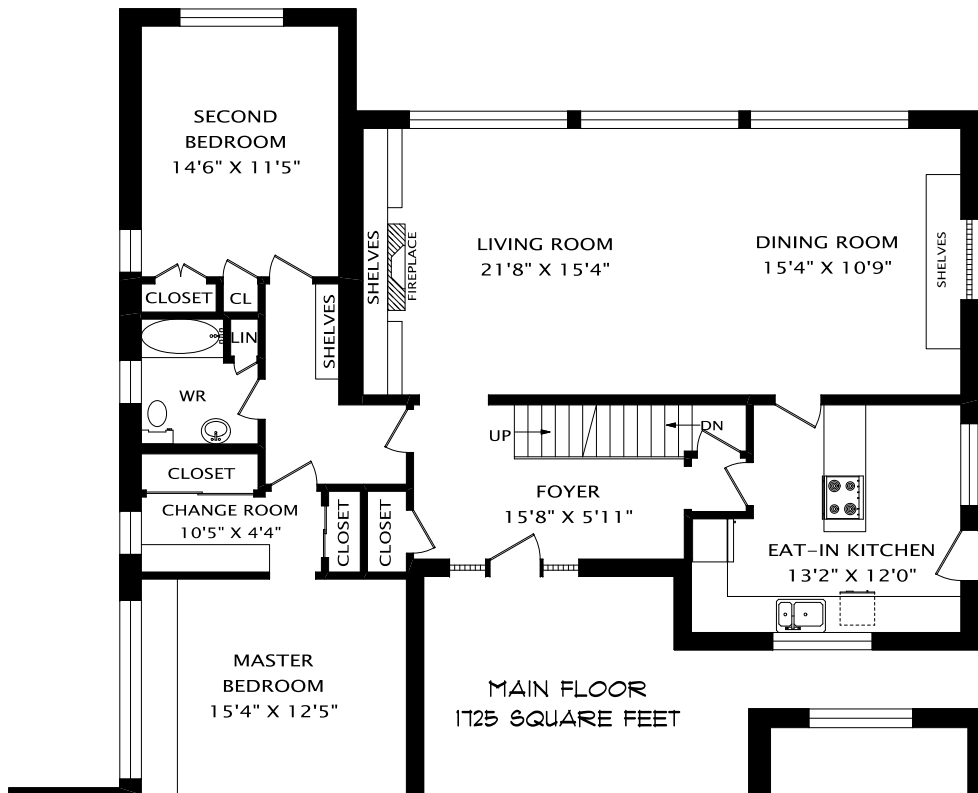

10 MOOREHILL DRIVE

PHONE 905-271-7010
FAX 905-271-4468
PLANS@PLANITMEASURING.COM

MEASURED ON SEPTEMBER 20, 2013
ROOM SIZES SHOULD BE CONSIDERED APPROXIMATE
SINCE MEASUREMENTS ARE SUBJECT TO CERTIFICATION.

© 2013 PLANIT MEASURING®