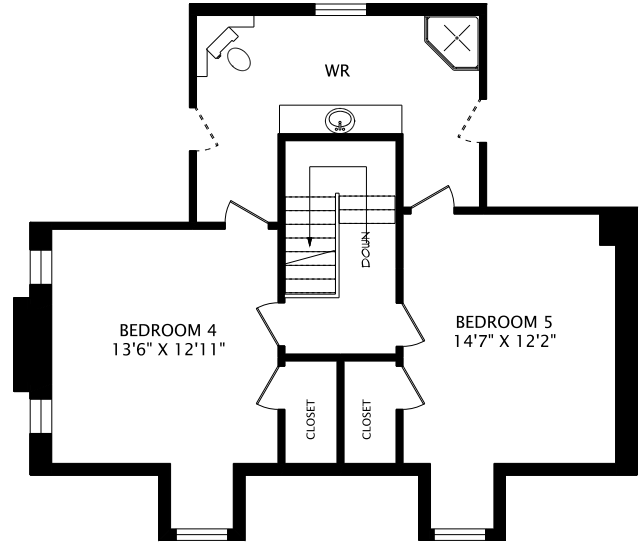

9 RIDGE DRIVE PARK

MAIN FLOOR
1510 SQUARE FEET

THIRD FLOOR
781 SQUARE FEET

SECOND FLOOR
1145 SQUARE FEET

LOWER LEVEL
1504 SQUARE FEET

PHONE 905-271-7010
FAX 905-271-4468
PLANS@PLANITMEASURING.COM

MEASURED ON APRIL 30, 2012
ROOM SIZES SHOULD BE CONSIDERED APPROXIMATE
SINCE MEASUREMENTS ARE SUBJECT TO CERTIFICATION.

© 2012 PLANIT MEASURING®