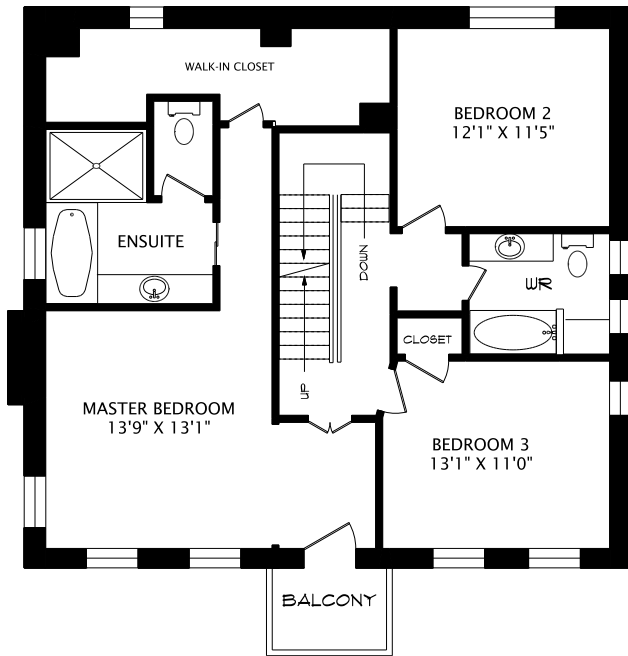

9 RIDGE DRIVE PARK

MAIN FLOOR
1510 SQUARE FEET

THIRD FLOOR
781 SQUARE FEET

SECOND FLOOR
1145 SQUARE FEET

LOWER LEVEL
1504 SQUARE FEET

PHONE 905-271-7010
FAX 905-271-4468
PLANS@PLANITMEASURING.COM

MEASURED ON APRIL 30, 2012
ROOM SIZES SHOULD BE CONSIDERED APPROXIMATE
SINCE MEASUREMENTS ARE SUBJECT TO CERTIFICATION.

© 2012 PLANIT MEASURING®