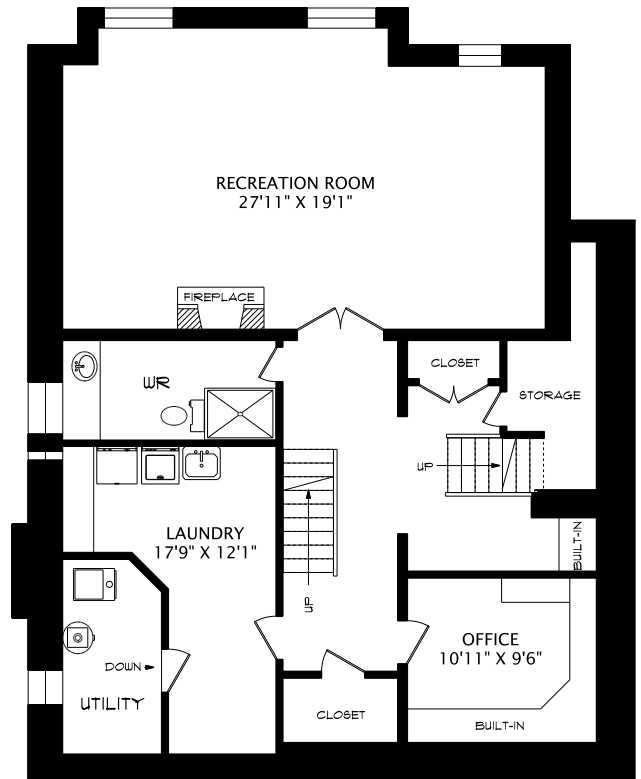

9 RIDGE DRIVE PARK

MAIN FLOOR
1510 SQUARE FEET

THIRD FLOOR
781 SQUARE FEET

SECOND FLOOR
1145 SQUARE FEET

LOWER LEVEL
1504 SQUARE FEET

PHONE 905-271-7010
FAX 905-271-4468
PLANS@PLANITMEASURING.COM

MEASURED ON APRIL 30, 2012
ROOM SIZES SHOULD BE CONSIDERED APPROXIMATE
SINCE MEASUREMENTS ARE SUBJECT TO CERTIFICATION.

© 2012 PLANIT MEASURING®