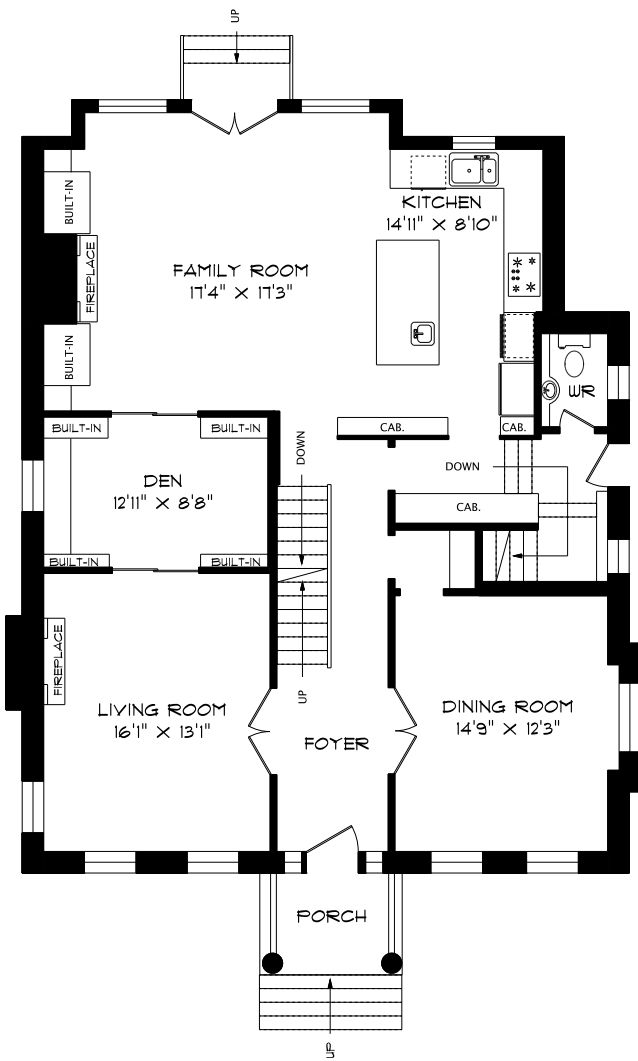

9 RIDGE DRIVE PARK

MAIN FLOOR
1510 SQUARE FEET

THIRD FLOOR
781 SQUARE FEET

SECOND FLOOR
1145 SQUARE FEET

LOWER LEVEL
1504 SQUARE FEET

PHONE 905-271-7010
FAX 905-271-4468
PLANS@PLANITMEASURING.COM

MEASURED ON APRIL 30, 2012
ROOM SIZES SHOULD BE CONSIDERED APPROXIMATE
SINCE MEASUREMENTS ARE SUBJECT TO CERTIFICATION.

© 2012 PLANIT MEASURING®