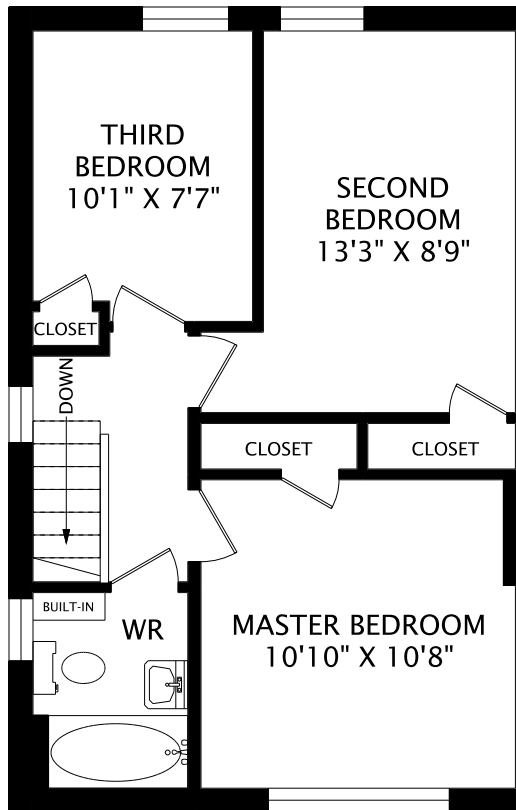

# 224 SUTHERLAND DRIVE

PHONE 905-271-7010  
FAX 905-271-4468  
PLANS@PLANITMEASURING.COM

MEASURED ON MAY 15, 2014  
ROOM SIZES SHOULD BE CONSIDERED APPROXIMATE  
SINCE MEASUREMENTS ARE SUBJECT TO CERTIFICATION.

© 2014 PLANIT MEASURING®