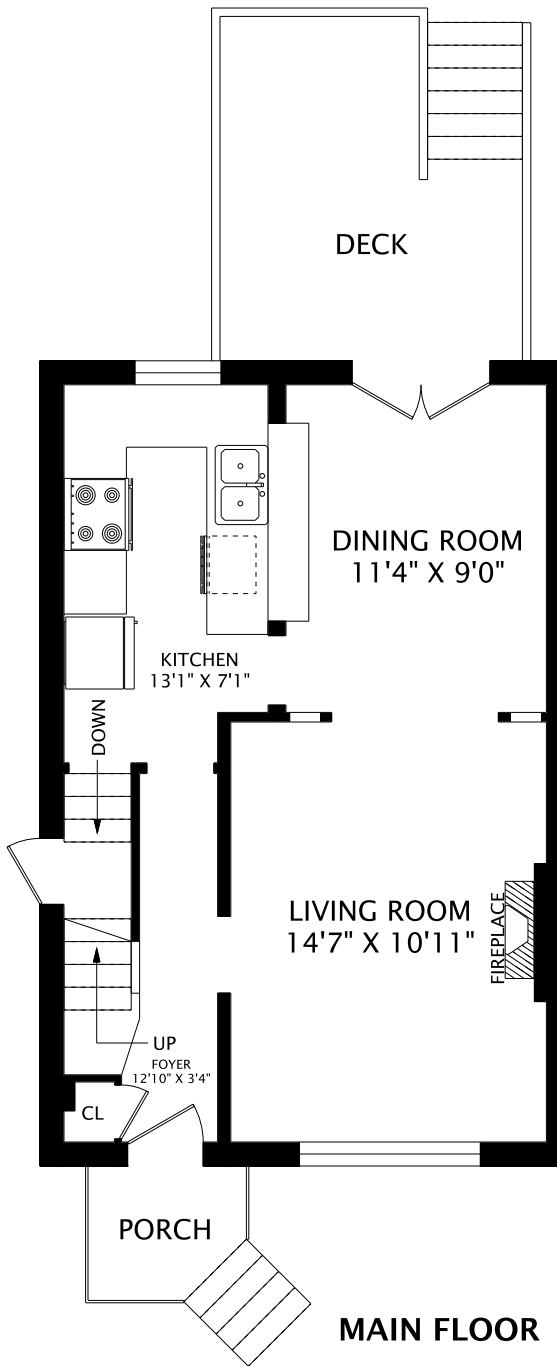

# 224 SUTHERLAND DRIVE

PHONE 905-271-7010  
FAX 905-271-4468  
PLANS@PLANITMEASURING.COM

MEASURED ON MAY 15, 2014  
ROOM SIZES SHOULD BE CONSIDERED APPROXIMATE  
SINCE MEASUREMENTS ARE SUBJECT TO CERTIFICATION.

© 2014 PLANIT MEASURING®