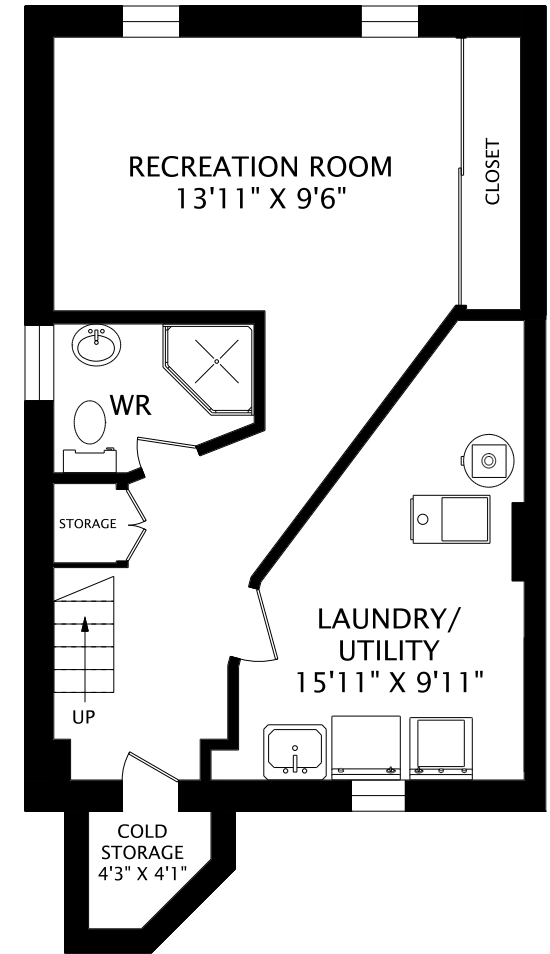

# 224 SUTHERLAND DRIVE

PHONE 905-271-7010  
FAX 905-271-4468  
PLANS@PLANITMEASURING.COM

MEASURED ON MAY 15, 2014  
ROOM SIZES SHOULD BE CONSIDERED APPROXIMATE  
SINCE MEASUREMENTS ARE SUBJECT TO CERTIFICATION.

© 2014 PLANIT MEASURING®