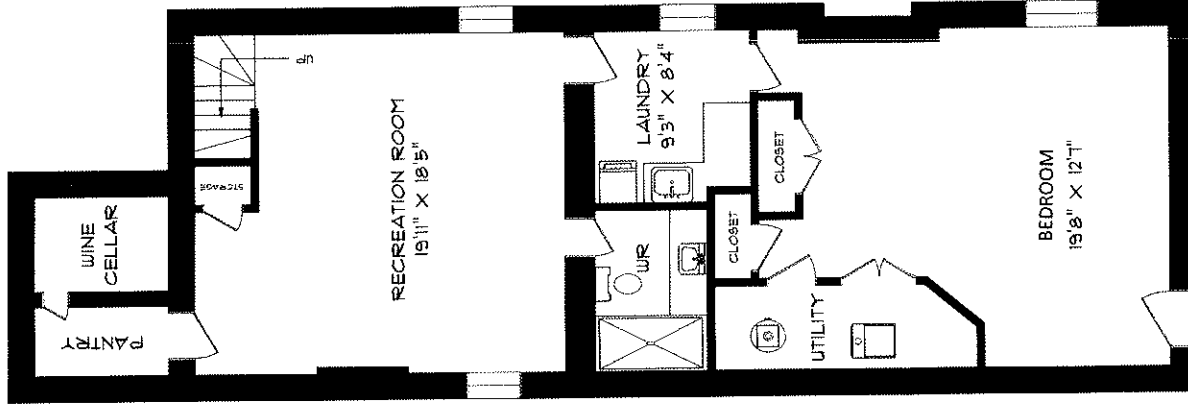

239 BELSIZE DRIVE

LOWER LEVEL
1283 SQUARE FEET

SECOND FLOOR
1121 SQUARE FEET

MAIN FLOOR
1163 SQUARE FEET

MEASURED ON MAY 24, 2011
ROOM SIZES SHOULD BE CONSIDERED APPROXIMATE
SINCE MEASUREMENTS ARE SUBJECT TO CERTIFICATION.
© 2011 PLANIT MEASURING