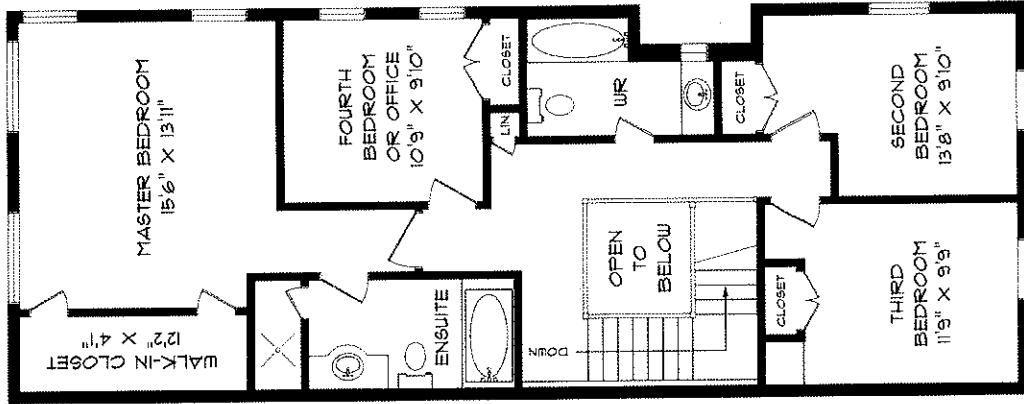

239 BELSIZE DRIVE

LOWER LEVEL
1283 SQUARE FEET

SECOND FLOOR
1121 SQUARE FEET

MAIN FLOOR
1163 SQUARE FEET

MEASURED ON MAY 24, 2011
ROOM SIZES SHOULD BE CONSIDERED APPROXIMATE
SINCE MEASUREMENTS ARE SUBJECT TO CERTIFICATION.
© 2011 PLANIT MEASURING