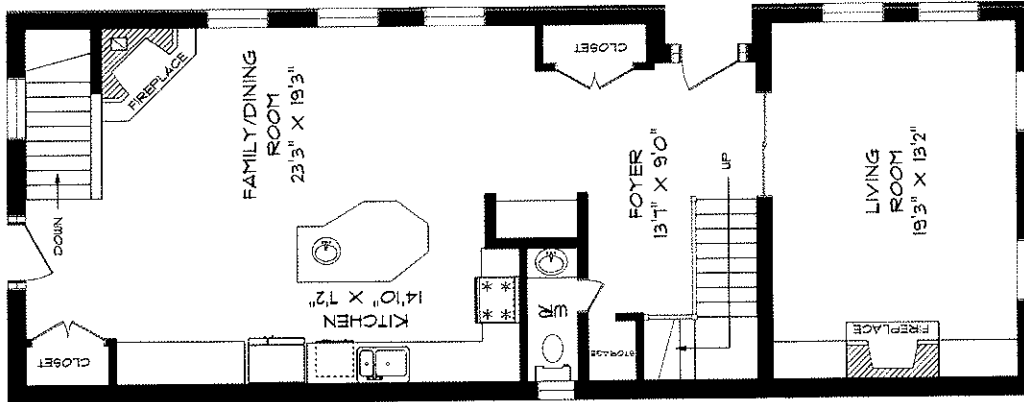

239 BELSIZE DRIVE

LOWER LEVEL
1283 SQUARE FEET

SECOND FLOOR
1121 SQUARE FEET

MAIN FLOOR
1163 SQUARE FEET

MEASURED ON MAY 24, 2011
ROOM SIZES SHOULD BE CONSIDERED APPROXIMATE
SINCE MEASUREMENTS ARE SUBJECT TO CERTIFICATION.
© 2011 PLANIT MEASURING