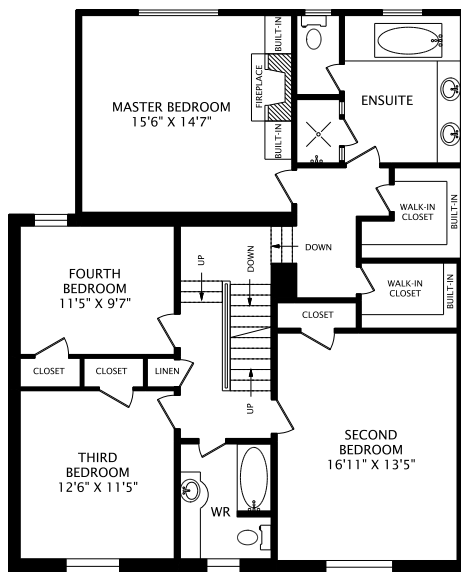

# 319 INGLEWOOD DRIVE

**MAIN FLOOR**  
1416 SQUARE FEET

**SECOND FLOOR**  
1356 SQUARE FEET

**THIRD FLOOR**  
645 SQUARE FEET

**LOWER LEVEL**  
1416 SQUARE FEET

**PHONE** 905-271-7010  
**FAX** 905-271-4468  
**PLANS@PLANITMEASURING.COM**

MEASURED ON JUNE 10, 2014  
 ROOM SIZES SHOULD BE CONSIDERED APPROXIMATE  
 SINCE MEASUREMENTS ARE SUBJECT TO CERTIFICATION.

© 2014 PLANIT MEASURING