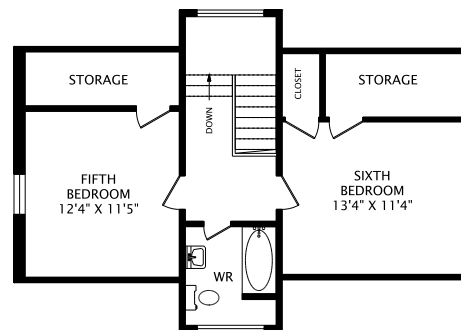

# 319 INGLEWOOD DRIVE

**MAIN FLOOR**  
1416 SQUARE FEET

**SECOND FLOOR**  
1356 SQUARE FEET

**THIRD FLOOR**  
645 SQUARE FEET

**LOWER LEVEL**  
1416 SQUARE FEET

**PHONE** 905-271-7010  
**FAX** 905-271-4468  
**PLANS@PLANITMEASURING.COM**

MEASURED ON JUNE 10, 2014  
 ROOM SIZES SHOULD BE CONSIDERED APPROXIMATE  
 SINCE MEASUREMENTS ARE SUBJECT TO CERTIFICATION.

© 2014 PLANIT MEASURING