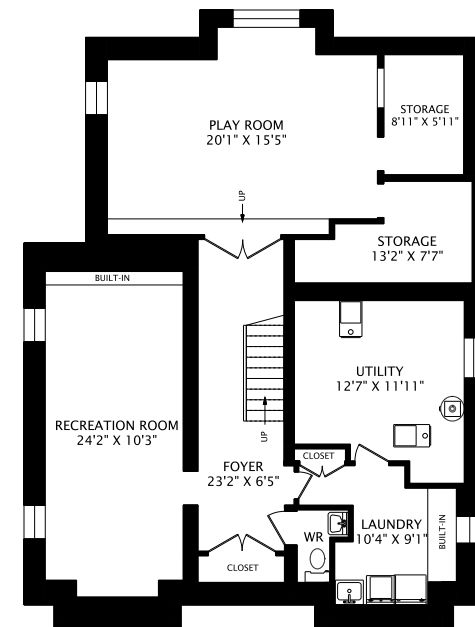

# 319 INGLEWOOD DRIVE

**MAIN FLOOR**  
1416 SQUARE FEET

**SECOND FLOOR**  
1356 SQUARE FEET

**THIRD FLOOR**  
645 SQUARE FEET

**LOWER LEVEL**  
1416 SQUARE FEET

**PHONE** 905-271-7010  
**FAX** 905-271-4468  
**PLANS@PLANITMEASURING.COM**

MEASURED ON JUNE 10, 2014  
 ROOM SIZES SHOULD BE CONSIDERED APPROXIMATE  
 SINCE MEASUREMENTS ARE SUBJECT TO CERTIFICATION.

© 2014 PLANIT MEASURING