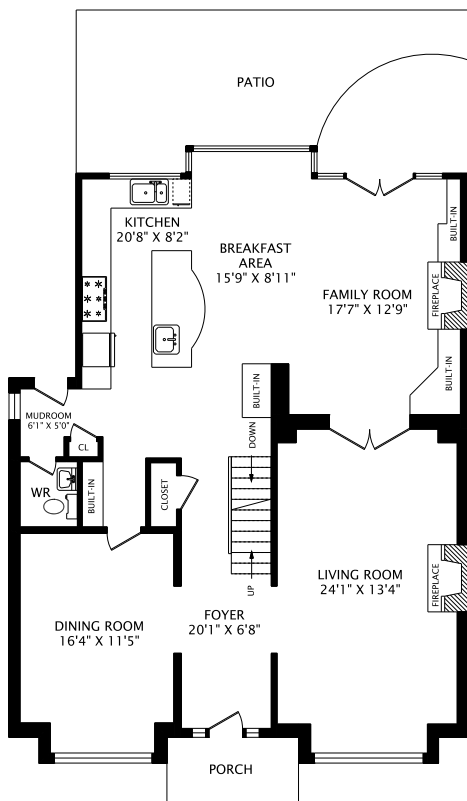

# 319 INGLEWOOD DRIVE

**MAIN FLOOR**  
1416 SQUARE FEET

**SECOND FLOOR**  
1356 SQUARE FEET

**THIRD FLOOR**  
645 SQUARE FEET

**LOWER LEVEL**  
1416 SQUARE FEET

**PHONE** 905-271-7010  
**FAX** 905-271-4468  
**PLANS@PLANITMEASURING.COM**

MEASURED ON JUNE 10, 2014  
 ROOM SIZES SHOULD BE CONSIDERED APPROXIMATE  
 SINCE MEASUREMENTS ARE SUBJECT TO CERTIFICATION.

© 2014 PLANIT MEASURING