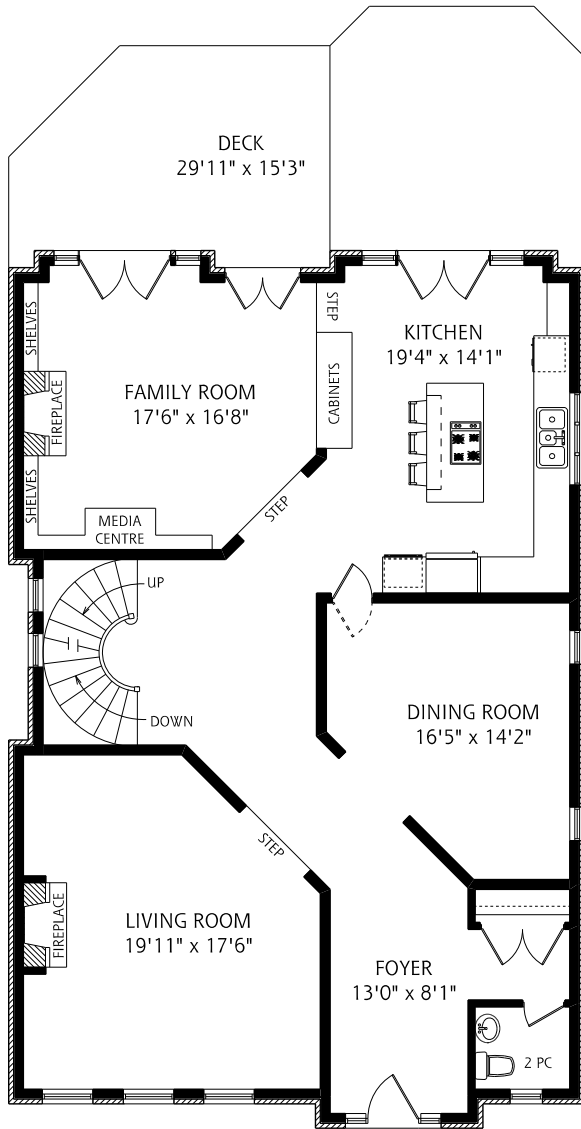

Cailey
HEAPS ESTRIN
REAL ESTATE SERVICES

MAIN FLOOR
1,720 SQUARE FEET