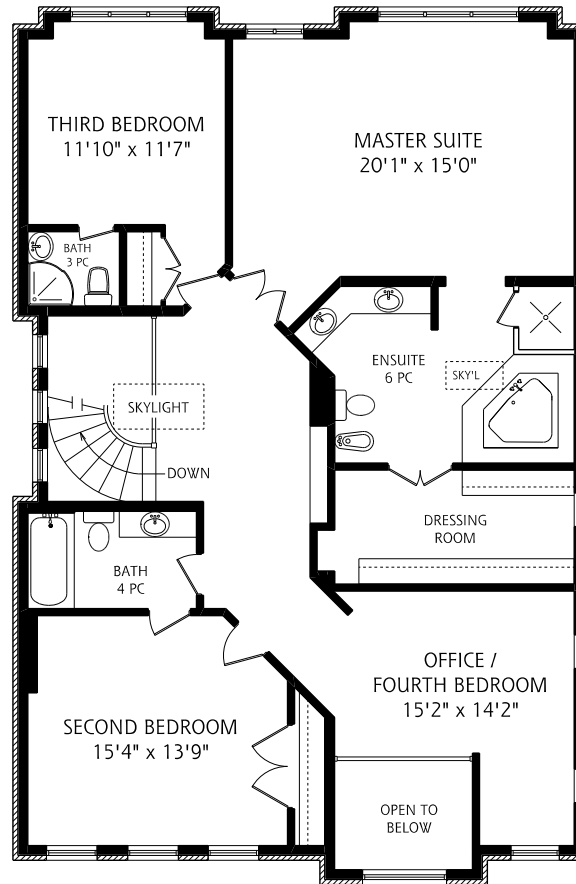

SECOND FLOOR
1,660 SQUARE FEET