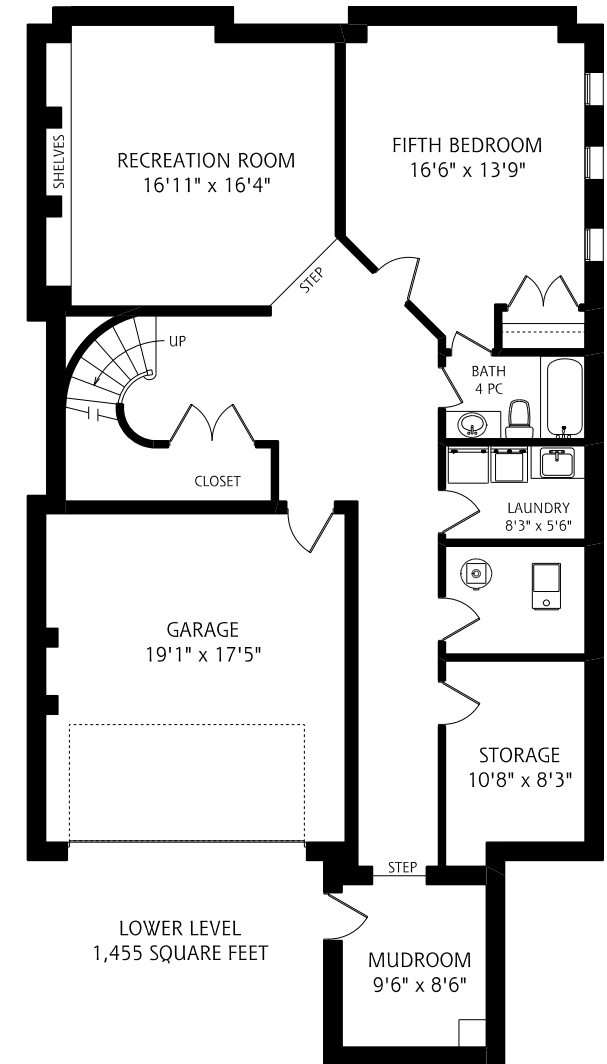

LOWER LEVEL
1,455 SQUARE FEET