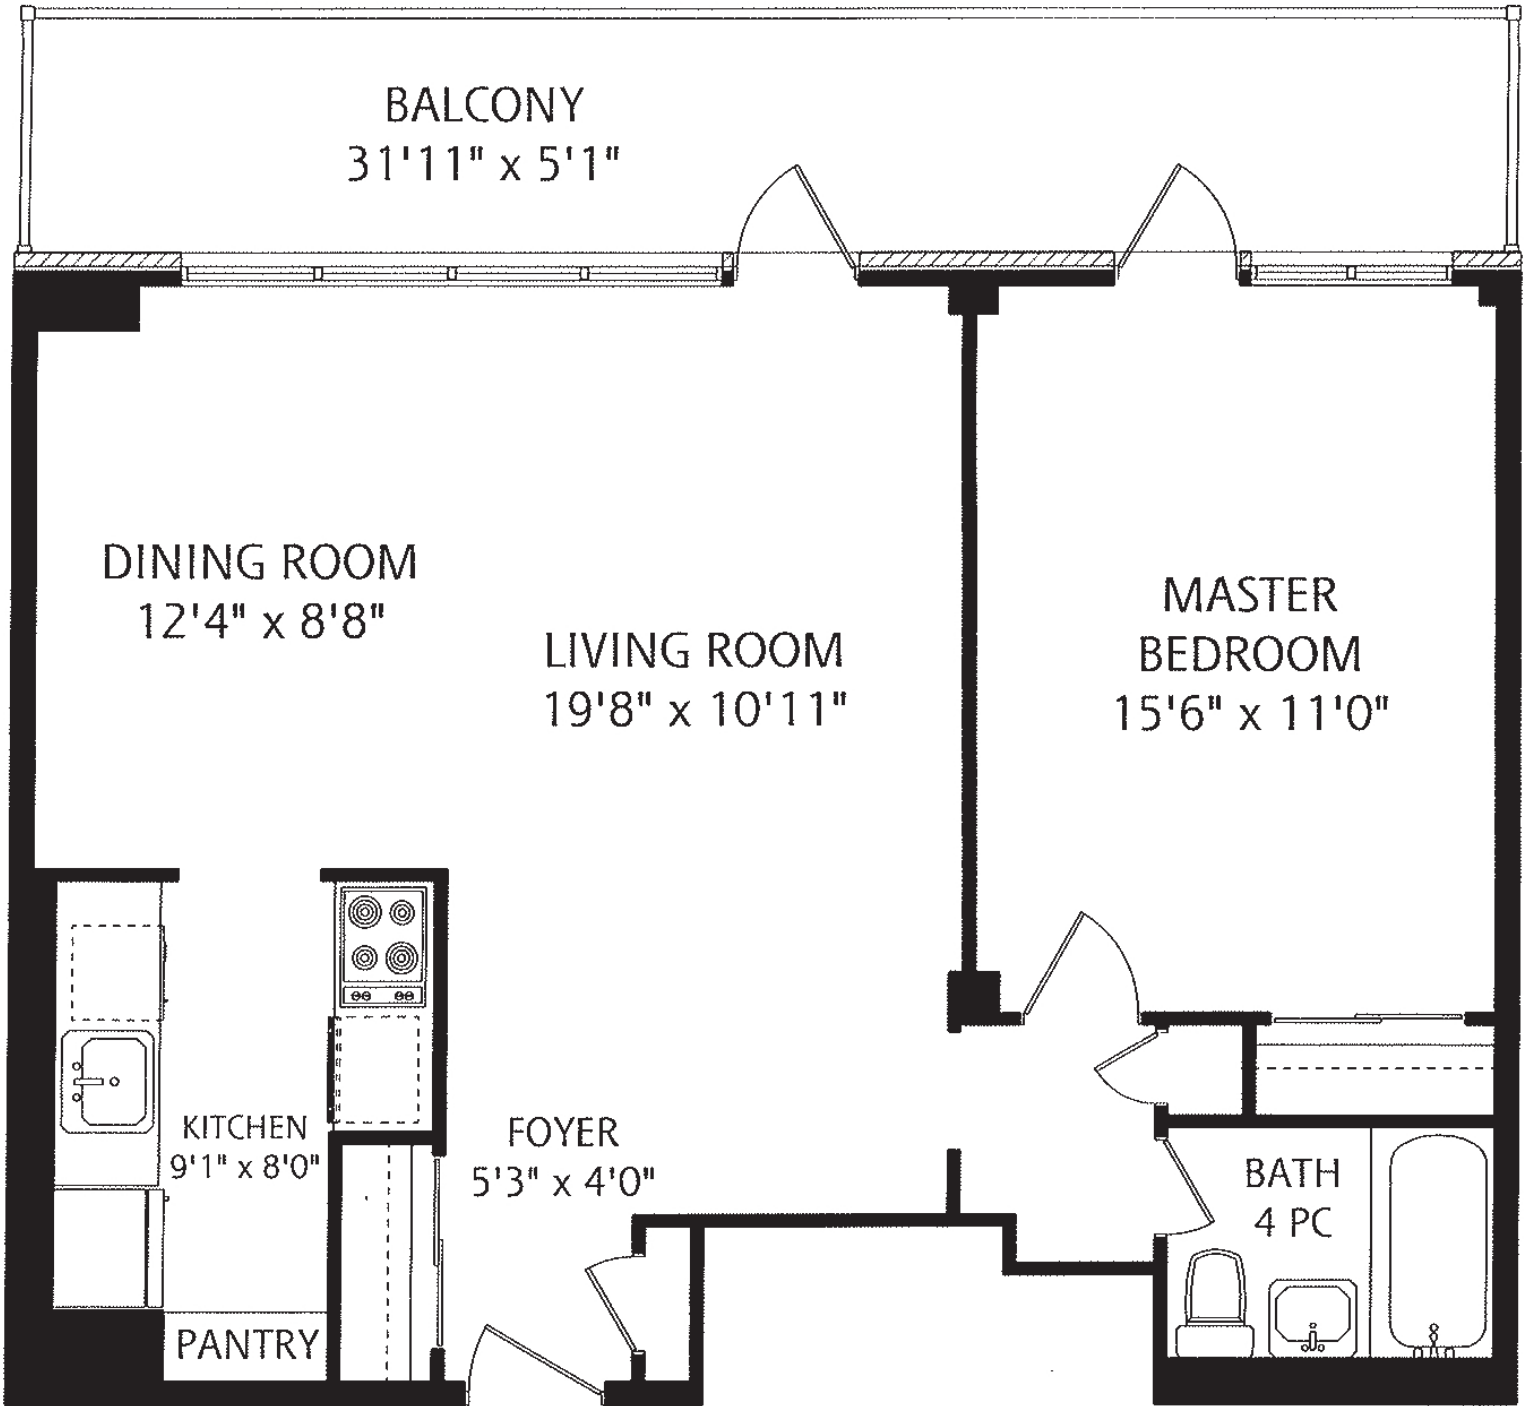

Cailey

HEAPS ESTRIN

REAL ESTATE SERVICES

750 SQUARE FEET

ALL MEASUREMENTS SHOULD BE CONSIDERED APPROXIMATE