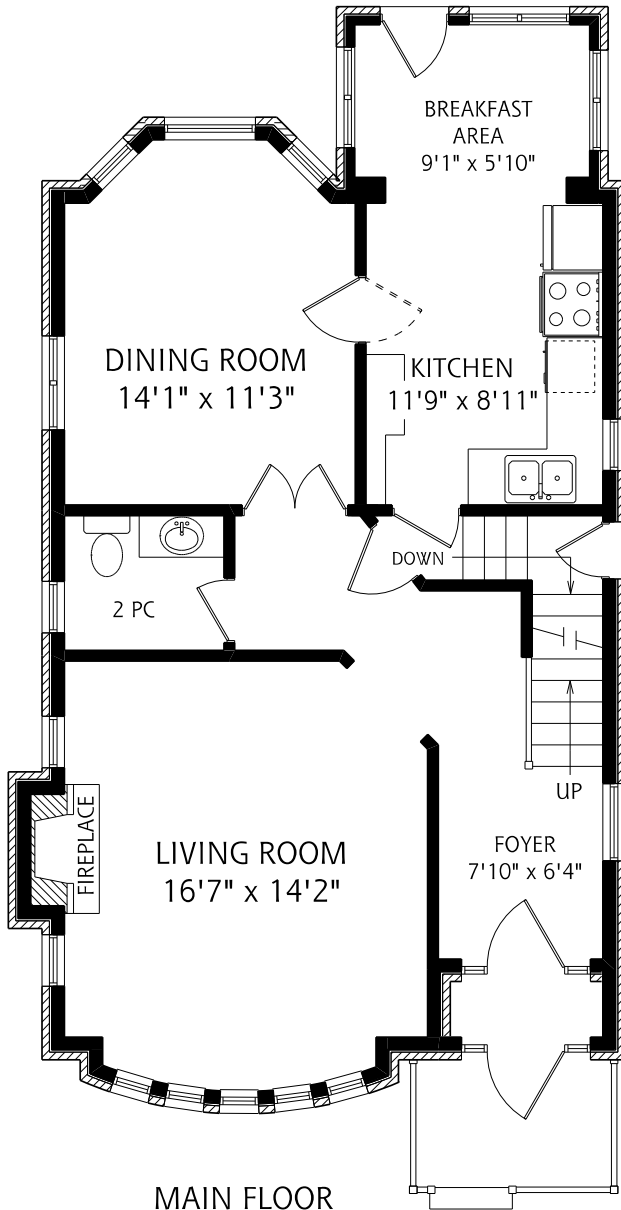

HEAPS ESTRIN

REAL ESTATE TEAM

MAIN FLOOR
885 SQUARE FEET

SECOND FLOOR
850 SQUARE FEET

LOWER LEVEL
815 SQUARE FEET