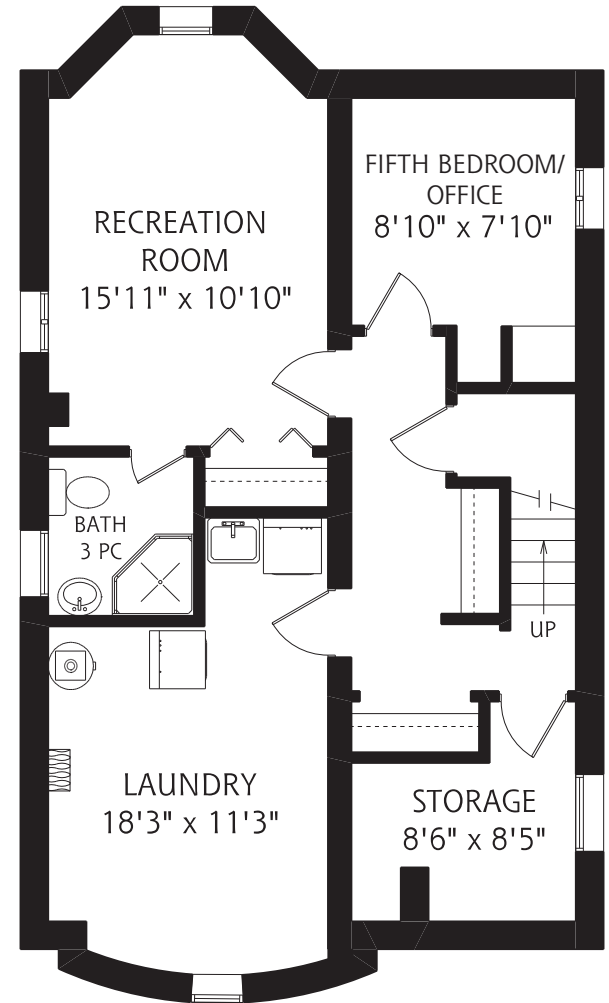

HEAPS ESTRIN

REAL ESTATE TEAM

MAIN FLOOR
885 SQUARE FEET

SECOND FLOOR
850 SQUARE FEET

LOWER LEVEL
815 SQUARE FEET