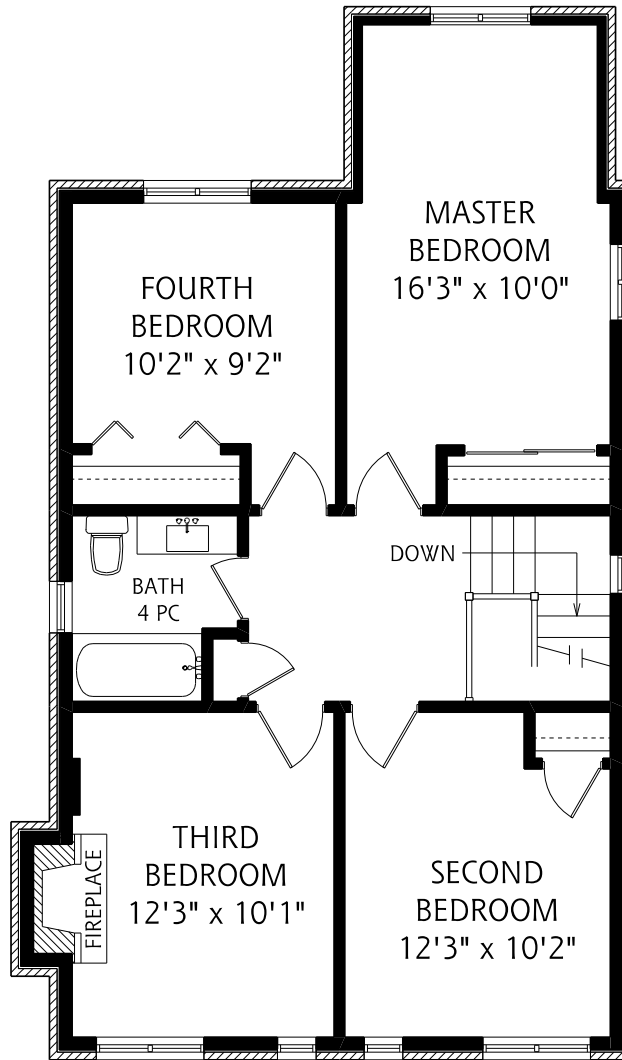

HEAPS ESTRIN

REAL ESTATE TEAM

MAIN FLOOR
885 SQUARE FEET

SECOND FLOOR
850 SQUARE FEET

LOWER LEVEL
815 SQUARE FEET