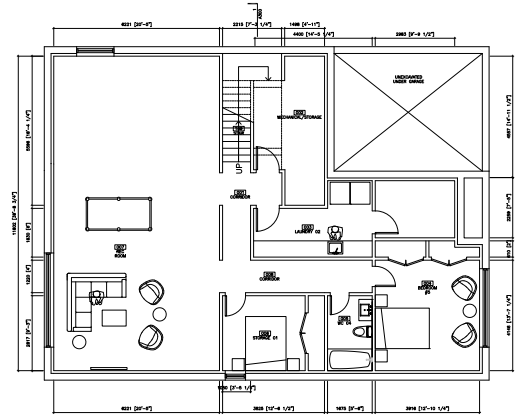

MAIN FLOOR

SECOND FLOOR

BASEMENT

416.424.4900 / OFFICE
 HeapsEstrin.com / WEB
 Cailey@HeapsEstrin.com / EMAIL

HEAPS
ESTRIN
 REAL ESTATE TEAM

ROYAL LEPAGE REAL ESTATE SERVICES, HEAPS ESTRIN TEAM, BROKERAGE