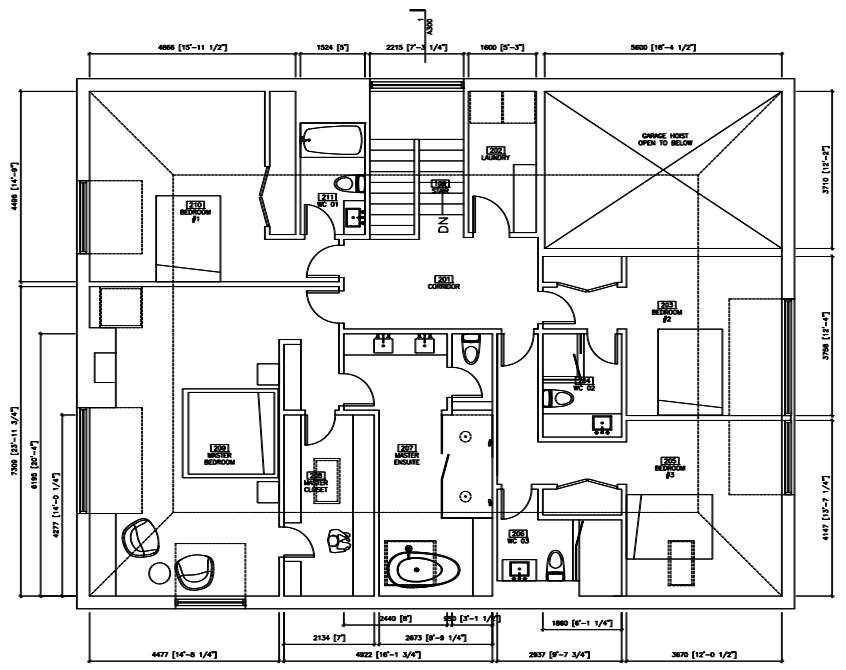

MAIN FLOOR

SECOND FLOOR

BASEMENT

416.424.4900 / OFFICE
 HeapsEstrin.com / WEB
 Cailey@HeapsEstrin.com / EMAIL

HEAPS
ESTRIN
 REAL ESTATE TEAM

ROYAL LEPAGE REAL ESTATE SERVICES, HEAPS ESTRIN TEAM, BROKERAGE