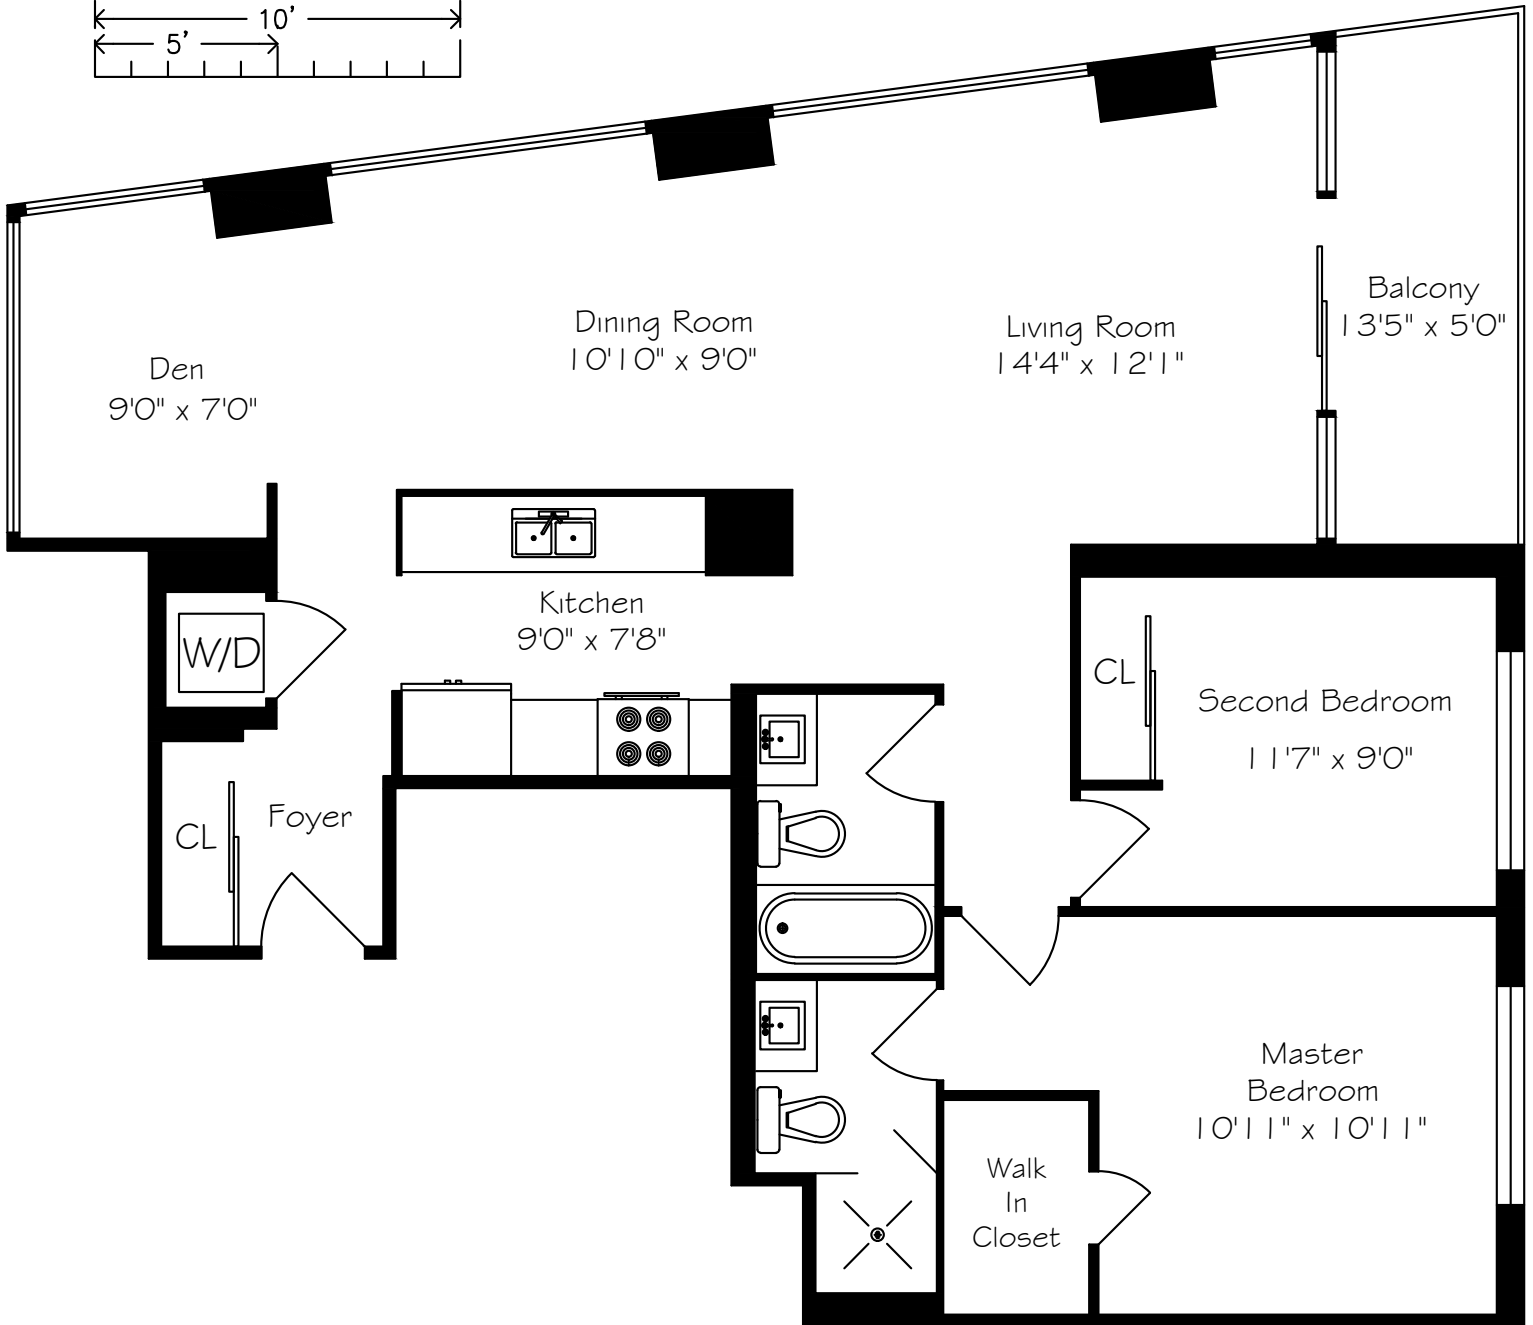

26 Norton Avenue

Suite 308 - 1021 Square Feet

Measurements and Calculations are approximate  
To be used as guidelines only