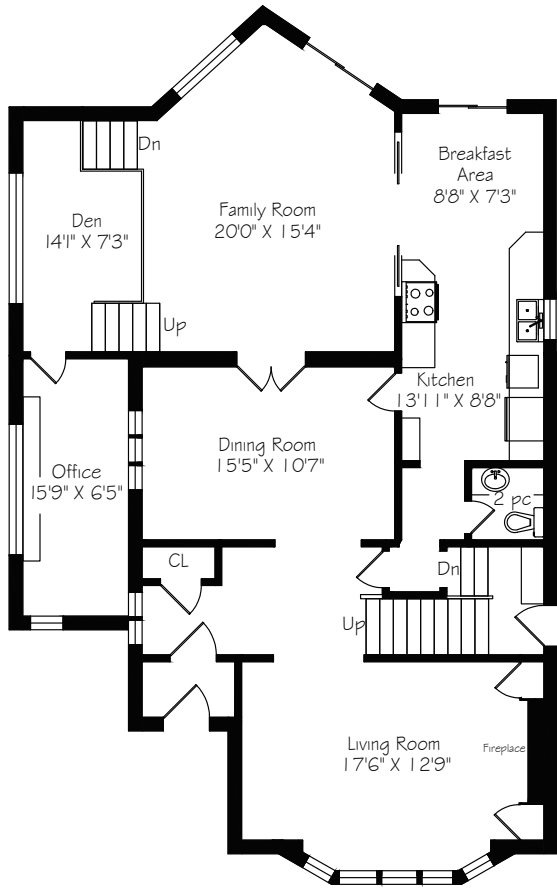

HEAPS ESTRIN
REAL ESTATE TEAM

Main Floor
1461 Square Feet