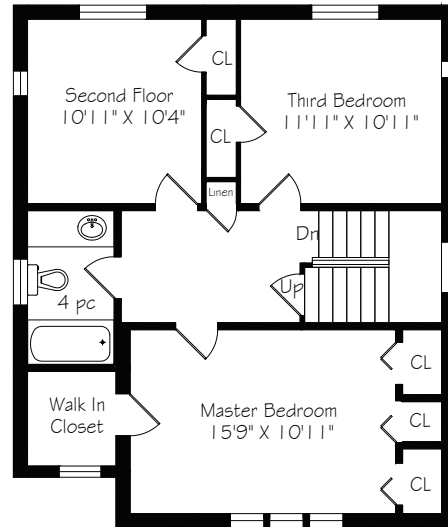

Second Floor
796 Square Feet