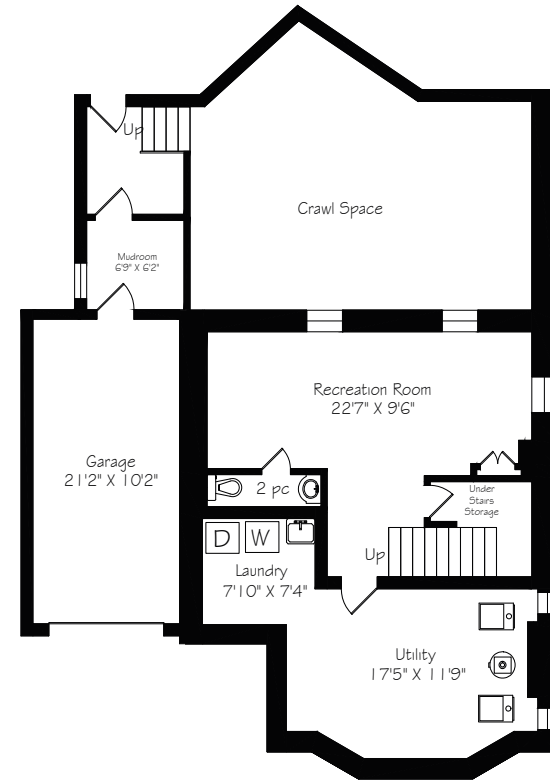

Lower Level
907 Square Feet