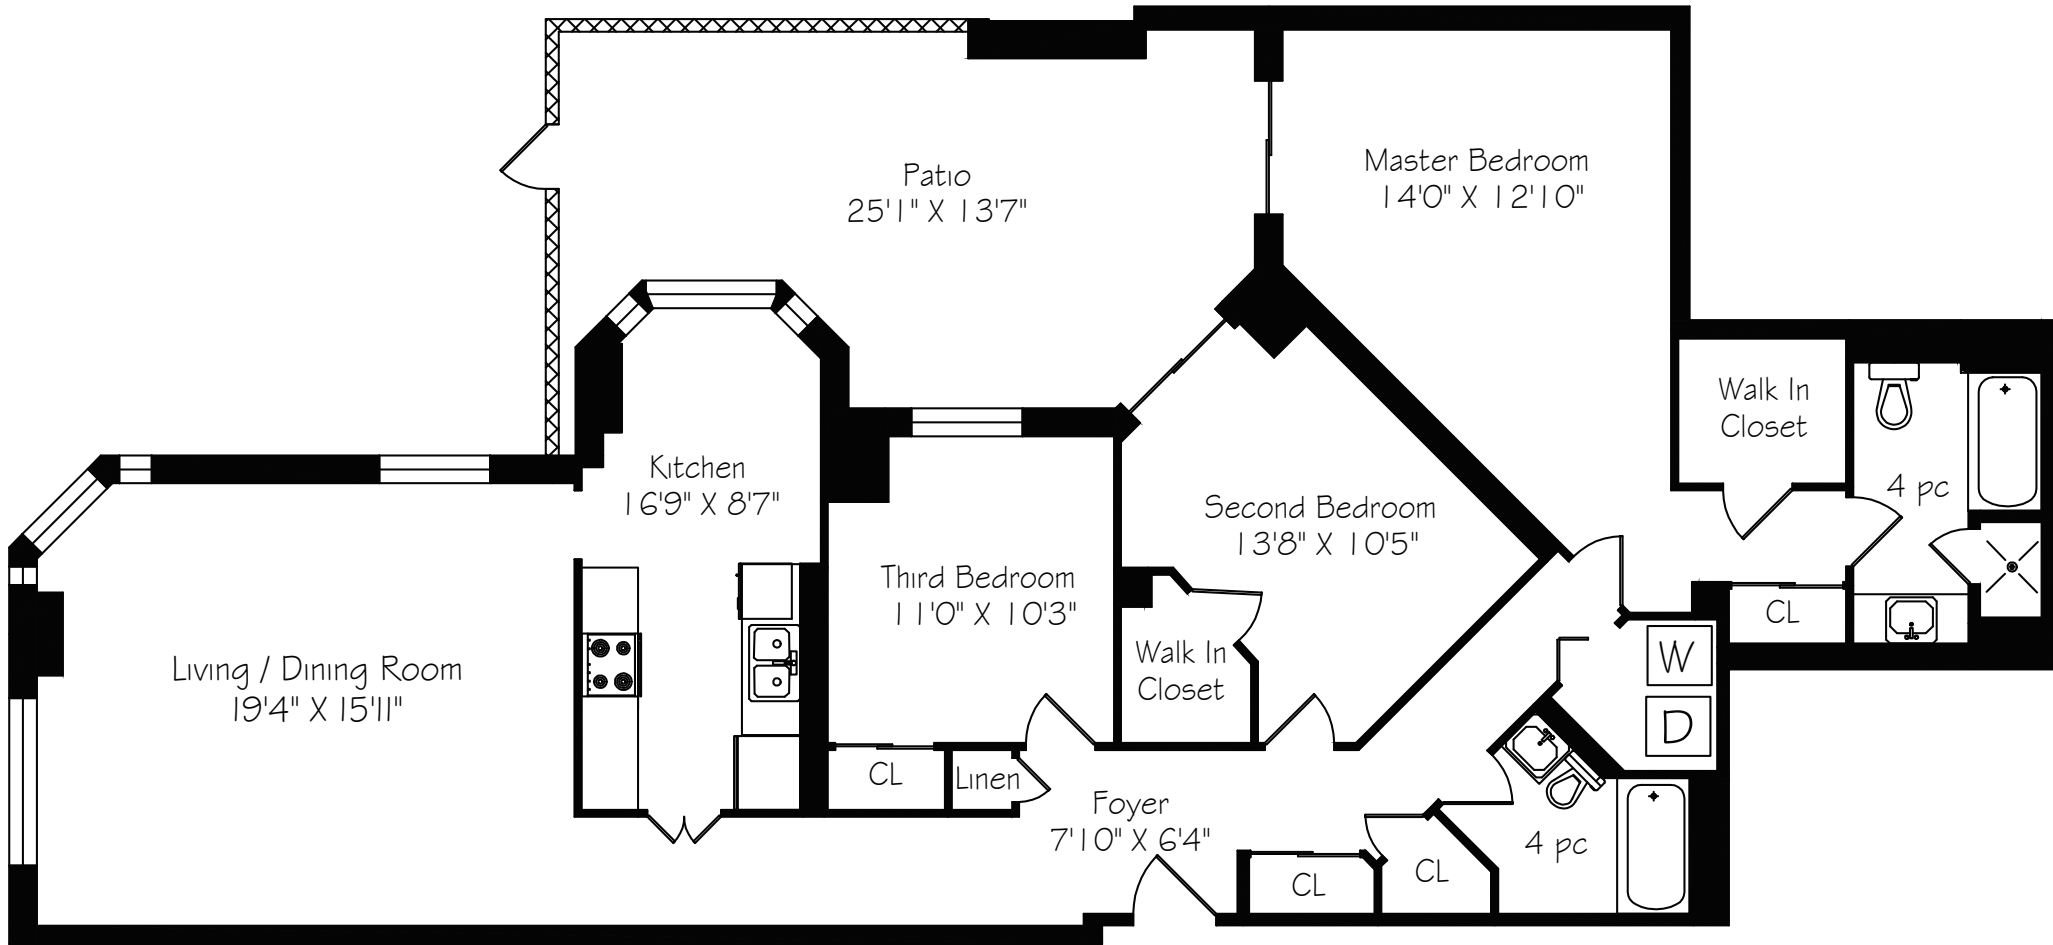

HEAPS ESTRIN  
REAL ESTATE TEAM

EVERY MOVE MATTERS

Suite 116  
1545 Square Feet

Measurements and Calculations are approximate  
To be used as guidelines only