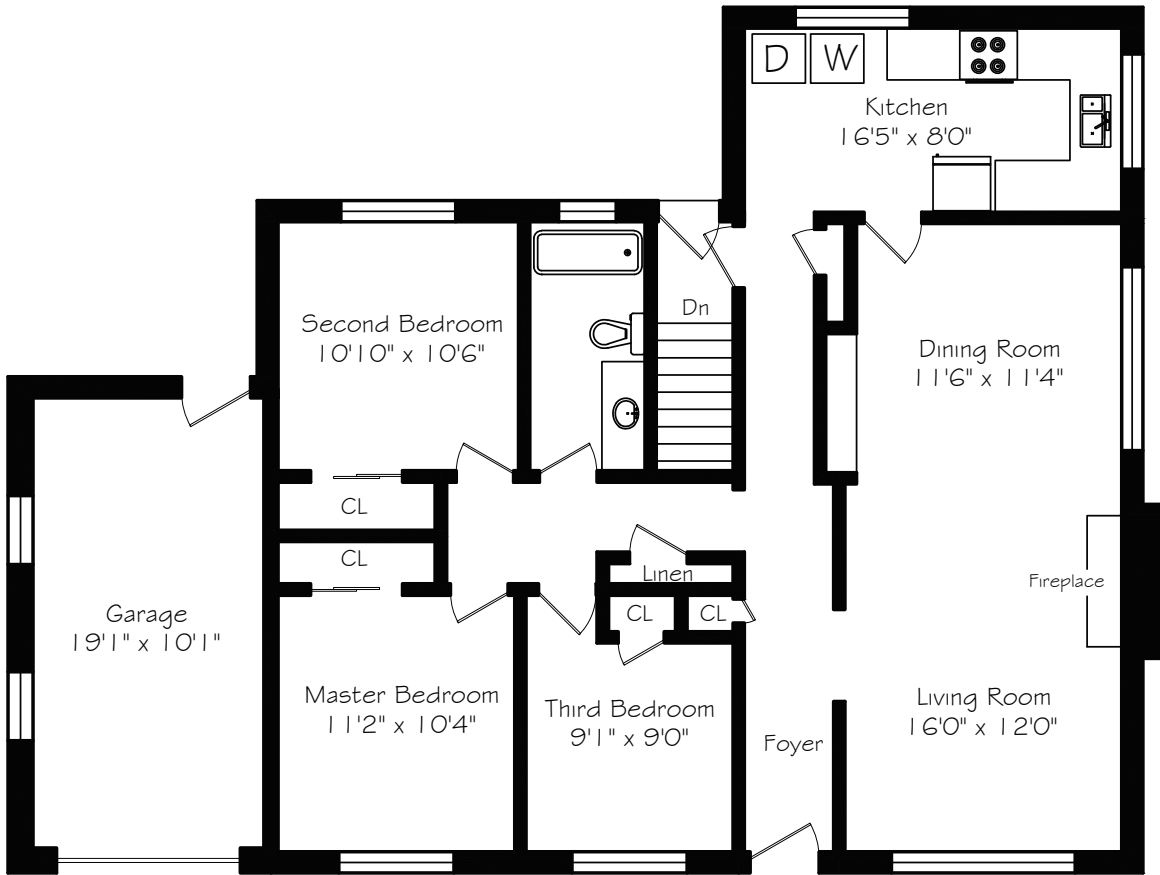

HEAPS ESTRIN  
REAL ESTATE TEAM

EVERY MOVE MATTERS

Main Floor  
1272 Square Feet

Lower Level  
1272 Square Feet

Measurements and Calculations are approximate  
To be used as guidelines only