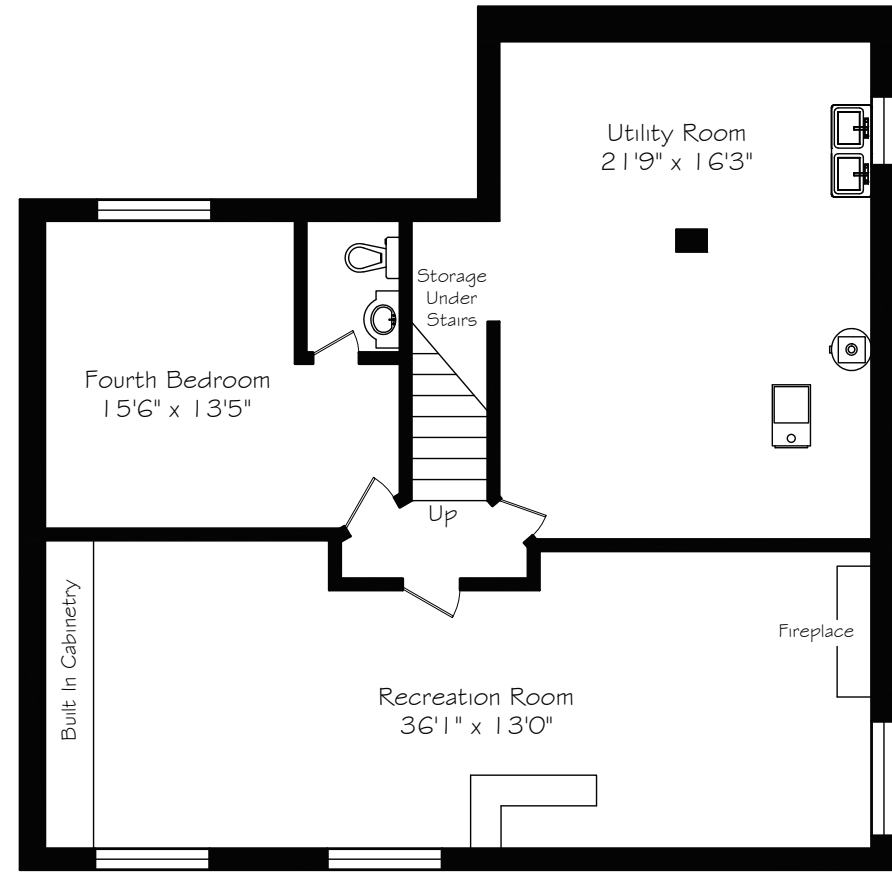

HEAPS ESTRIN  
REAL ESTATE TEAM

EVERY MOVE MATTERS

Main Floor  
1272 Square Feet

Lower Level  
1272 Square Feet

Measurements and Calculations are approximate  
To be used as guidelines only