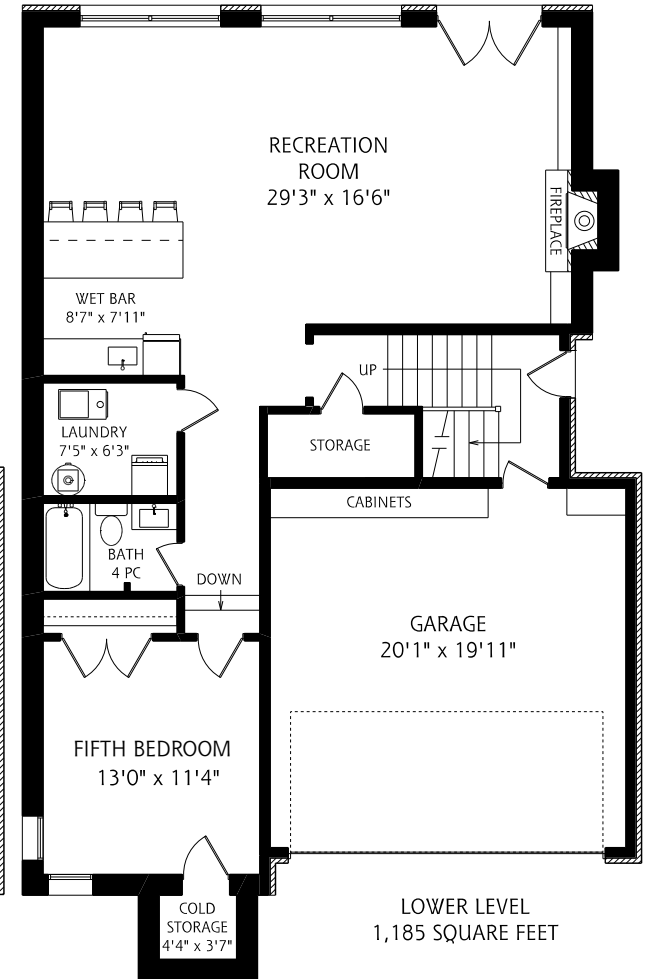

HEAPS ESTRIN
REAL ESTATE TEAM

EVERY MOVE MATTERS

MAIN FLOOR
1,510 SQUARE FEET

ALL MEASUREMENTS SHOULD BE CONSIDERED APPROXIMATE

SECOND FLOOR
1,655 SQUARE FEET

LOWER LEVEL
1,185 SQUARE FEET