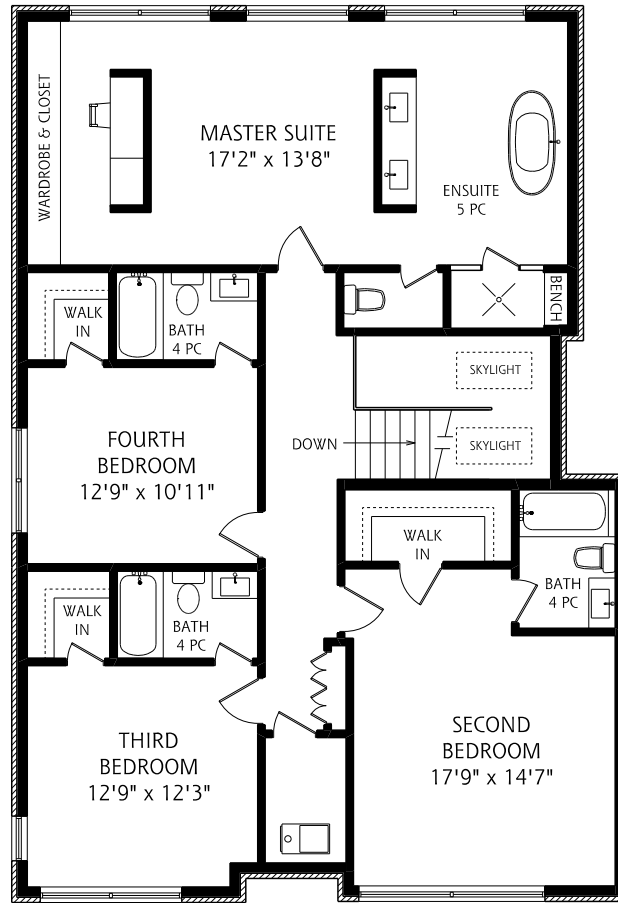

HEAPS ESTRIN
REAL ESTATE TEAM

EVERY MOVE MATTERS

MAIN FLOOR
1,510 SQUARE FEET

ALL MEASUREMENTS SHOULD BE CONSIDERED APPROXIMATE

SECOND FLOOR
1,655 SQUARE FEET

LOWER LEVEL
1,185 SQUARE FEET