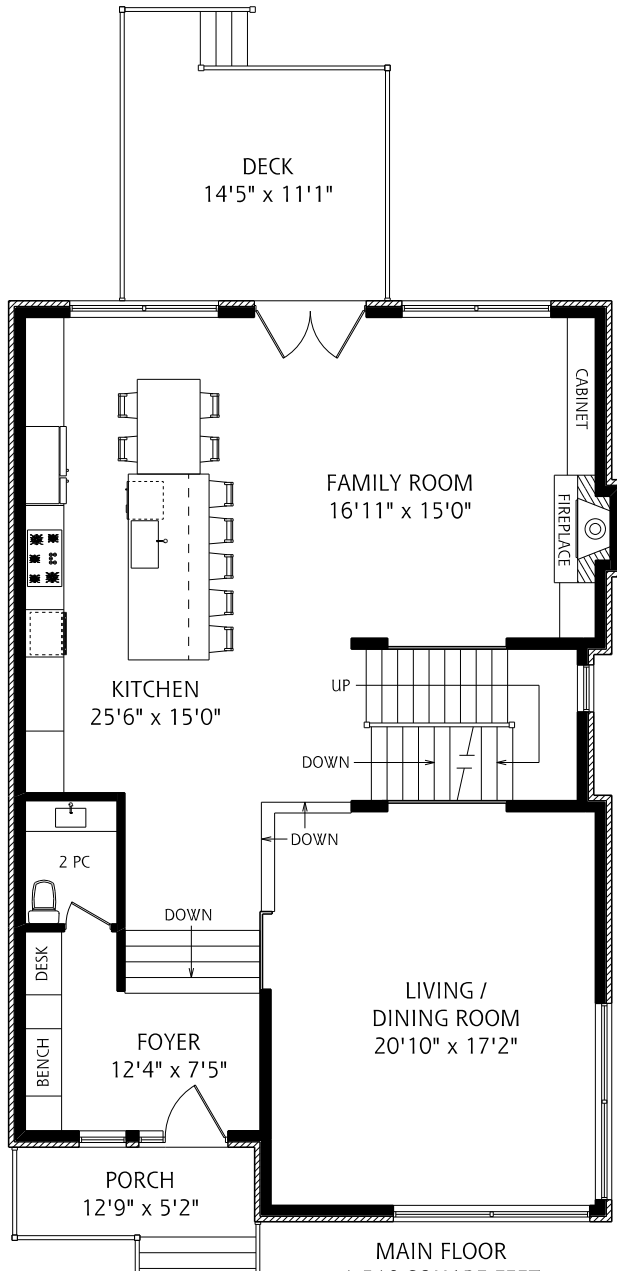

HEAPS ESTRIN
REAL ESTATE TEAM

EVERY MOVE MATTERS

MAIN FLOOR
1,510 SQUARE FEET

ALL MEASUREMENTS SHOULD BE CONSIDERED APPROXIMATE

SECOND FLOOR
1,655 SQUARE FEET

LOWER LEVEL
1,185 SQUARE FEET