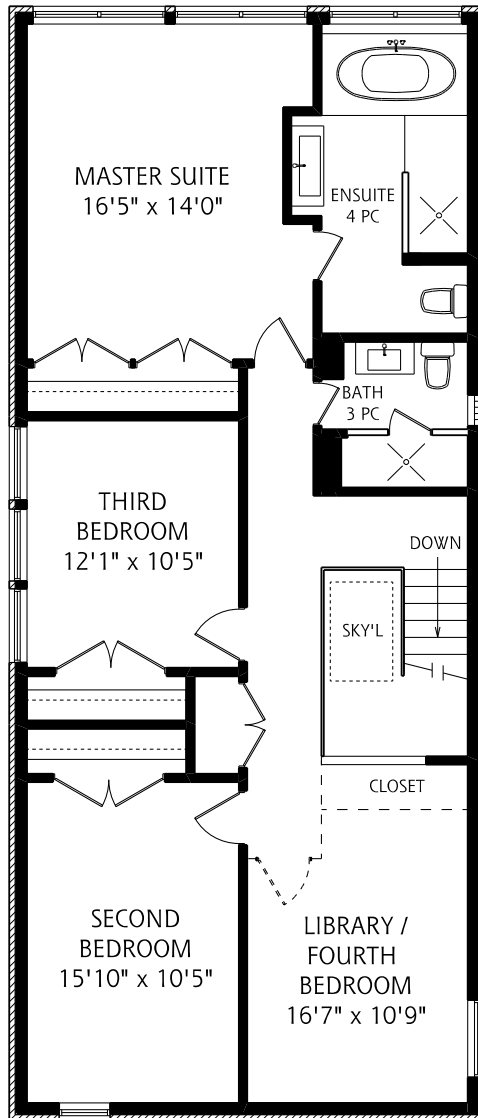

HEAPS ESTRIN

REAL ESTATE TEAM

MAIN FLOOR
1,140 SQUARE FEET

SECOND FLOOR
1,280 SQUARE FEET

LOWER LEVEL
1,280 SQUARE FEET