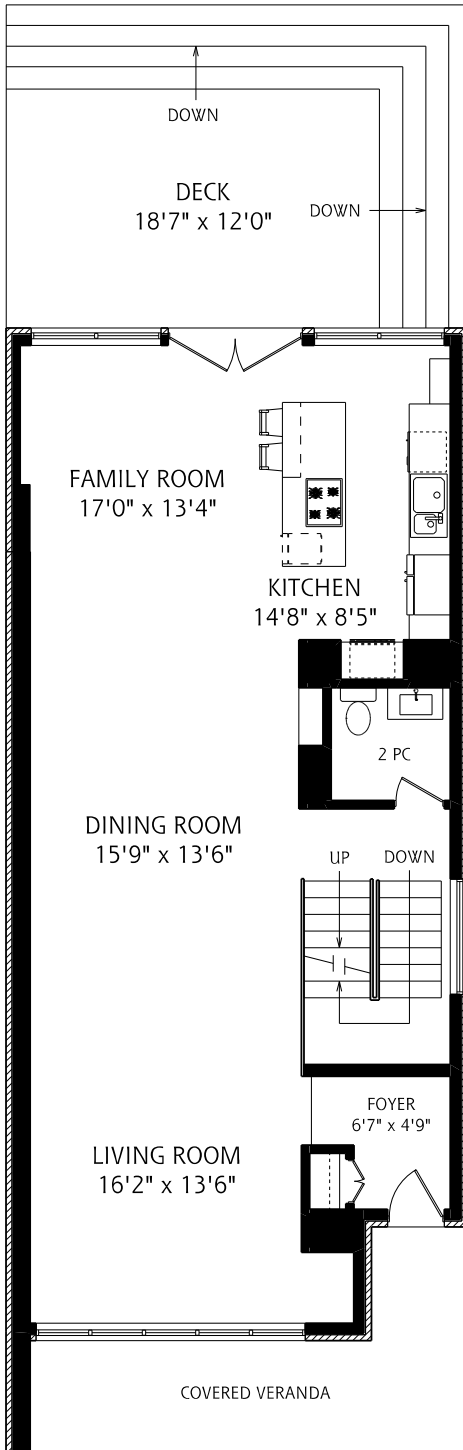

HEAPS ESTRIN

REAL ESTATE TEAM

MAIN FLOOR
1,140 SQUARE FEET

SECOND FLOOR
1,280 SQUARE FEET

LOWER LEVEL
1,280 SQUARE FEET