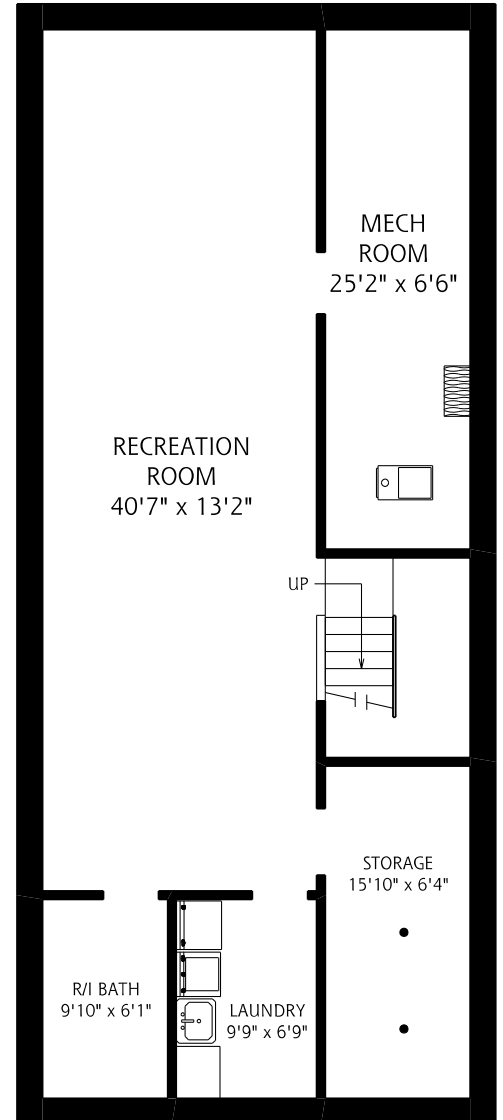

HEAPS ESTRIN

REAL ESTATE TEAM

MAIN FLOOR
1,140 SQUARE FEET

SECOND FLOOR
1,280 SQUARE FEET

LOWER LEVEL
1,280 SQUARE FEET