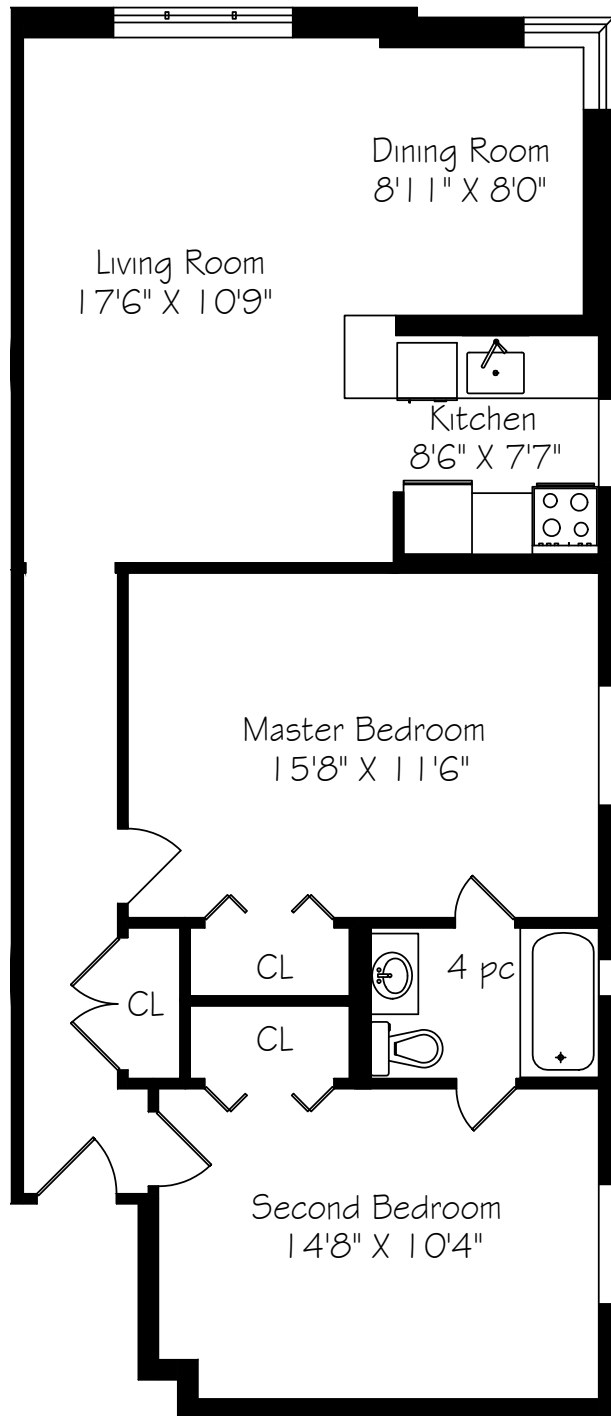

HEAPS ESTRIN

REAL ESTATE TEAM

Suite 216
925 Square Feet