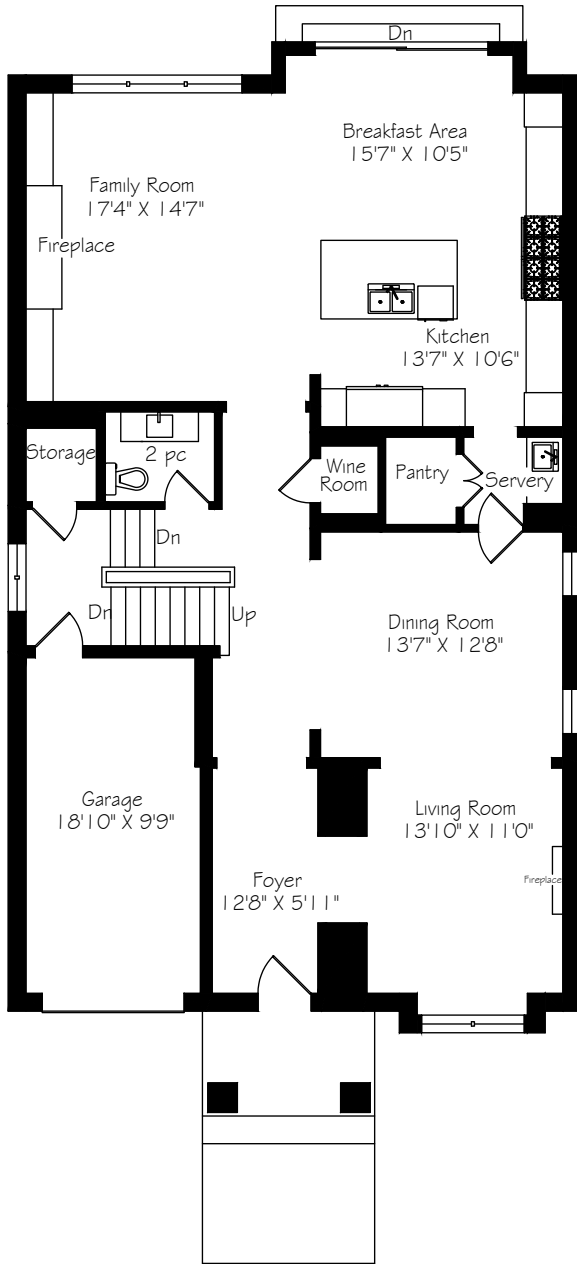

# 20 Douglas Crescent

Main Floor  
1520 Square Feet

Second Floor  
1700 Square Feet

Lower Level  
1494 Square Feet