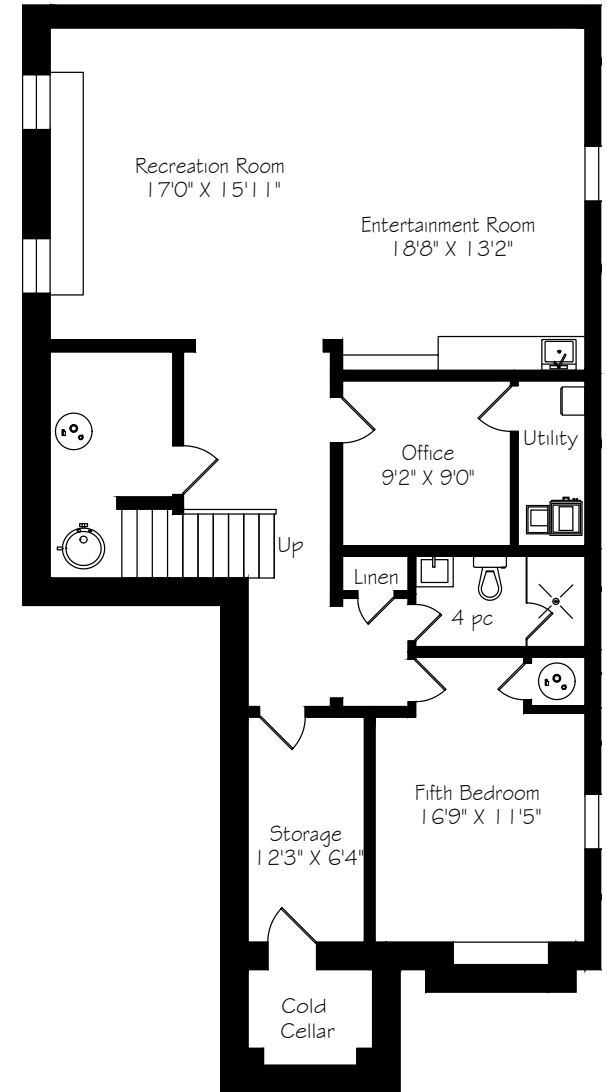

# 20 Douglas Crescent

Main Floor  
1520 Square Feet

Second Floor  
1700 Square Feet

Lower Level  
1494 Square Feet