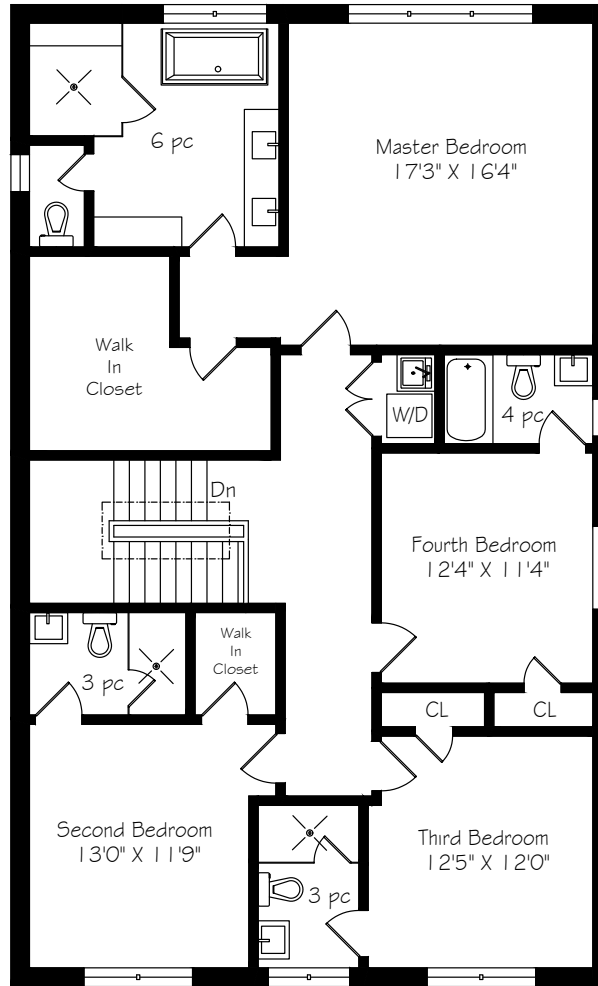

# 20 Douglas Crescent

Main Floor  
1520 Square Feet

Second Floor  
1700 Square Feet

Lower Level  
1494 Square Feet