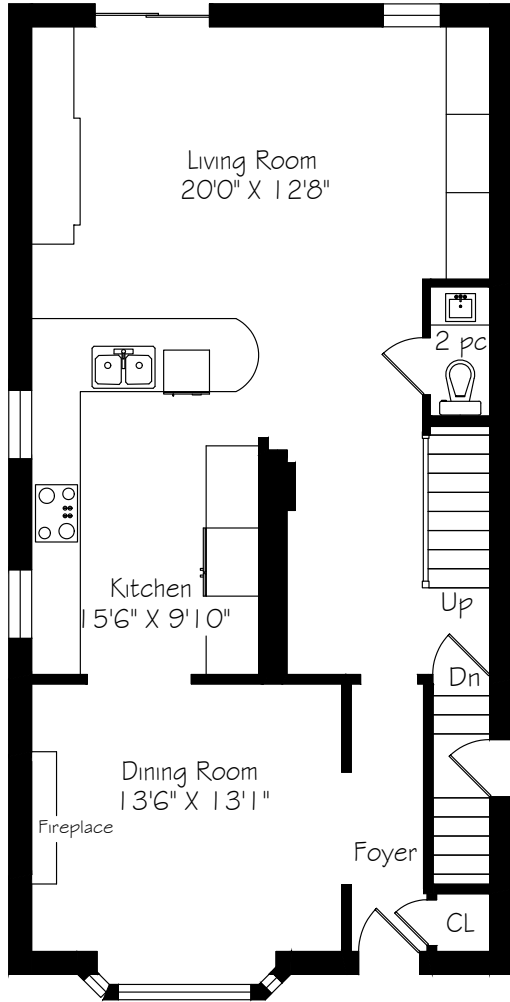

HEAPS ESTRIN

REAL ESTATE TEAM

37 Hoyle Avenue

Main Floor
941 Square Feet

Second Floor
919 Square Feet

Lower Level
932 Square Feet