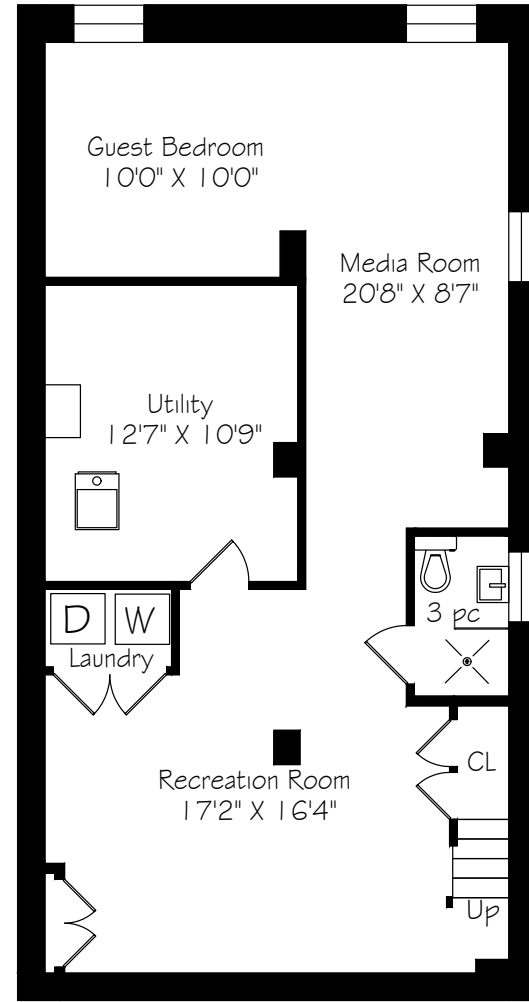

HEAPS ESTRIN

REAL ESTATE TEAM

37 Hoyle Avenue

Main Floor
941 Square Feet

Second Floor
919 Square Feet

Lower Level
932 Square Feet