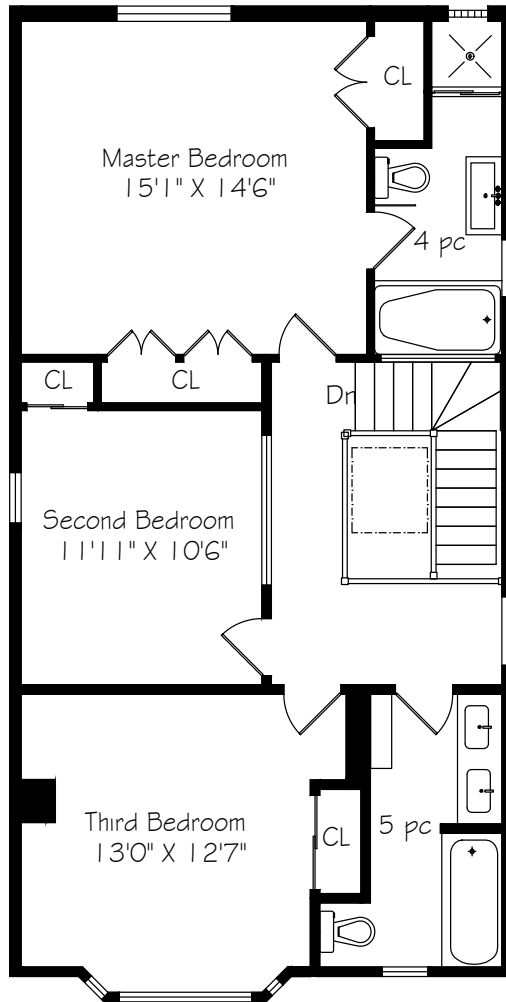

HEAPS ESTRIN

REAL ESTATE TEAM

37 Hoyle Avenue

Main Floor
941 Square Feet

Second Floor
919 Square Feet

Lower Level
932 Square Feet