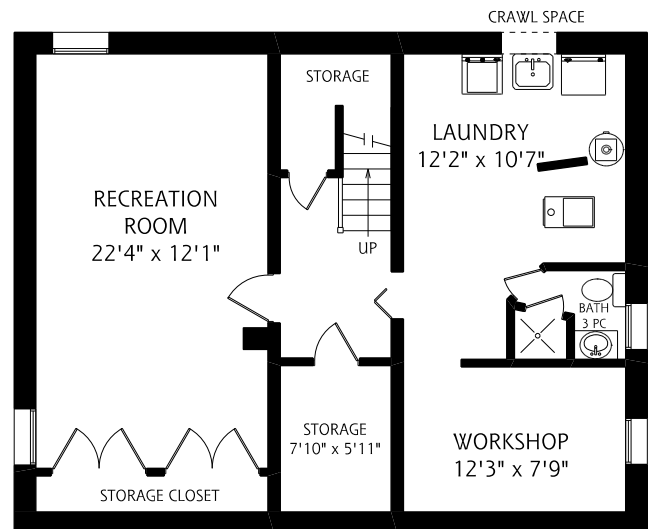

HEAPS ESTRIN

REAL ESTATE TEAM

52 Inglewood Drive

MAIN FLOOR
1,315 SQUARE FEET

SECOND FLOOR
925 SQUARE FEET

THIRD FLOOR
385 SQUARE FEET

LOWER LEVEL
925 SQUARE FEET