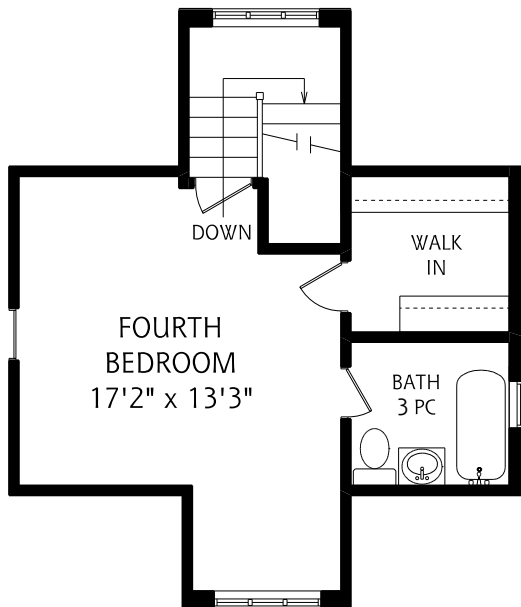

HEAPS ESTRIN

REAL ESTATE TEAM

52 Inglewood Drive

MAIN FLOOR
1,315 SQUARE FEET

SECOND FLOOR
925 SQUARE FEET

THIRD FLOOR
385 SQUARE FEET

LOWER LEVEL
925 SQUARE FEET