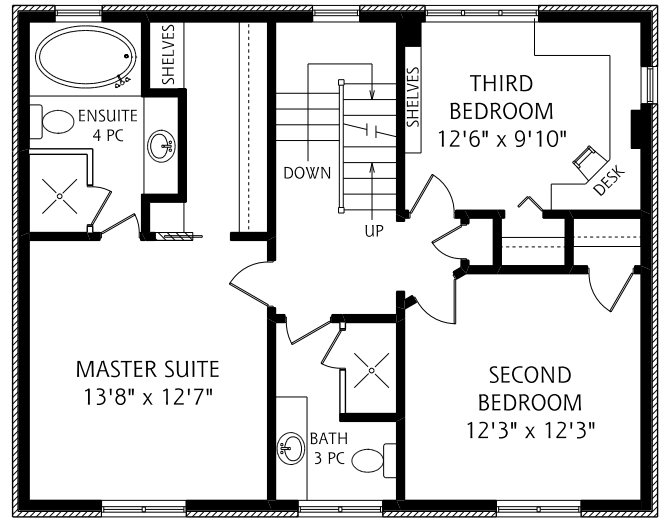

HEAPS ESTRIN

REAL ESTATE TEAM

52 Inglewood Drive

MAIN FLOOR
1,315 SQUARE FEET

SECOND FLOOR
925 SQUARE FEET

THIRD FLOOR
385 SQUARE FEET

LOWER LEVEL
925 SQUARE FEET