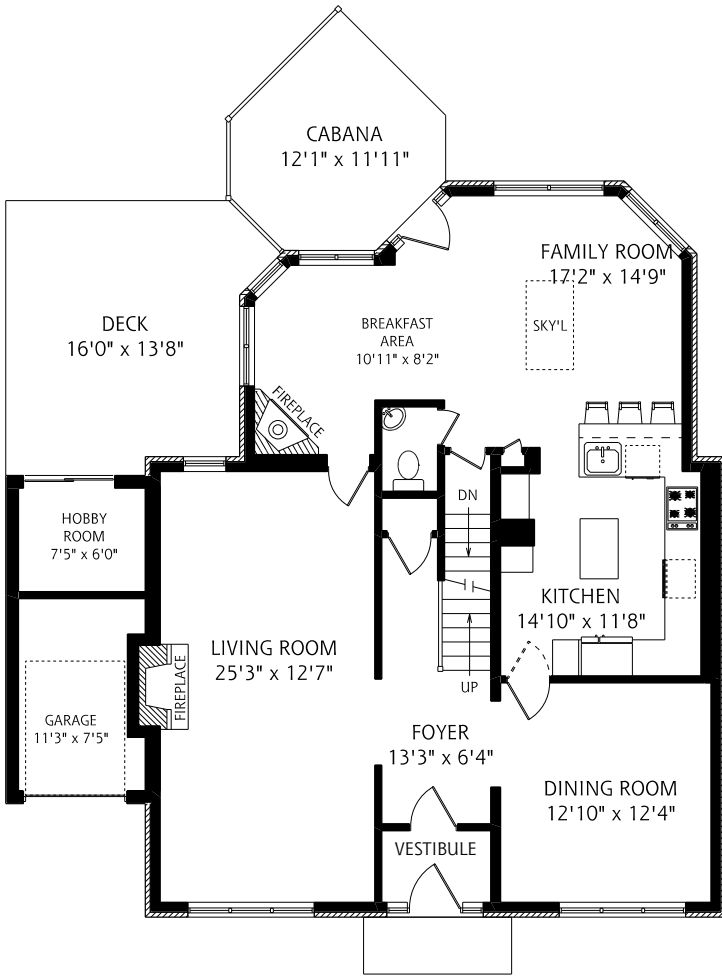

HEAPS ESTRIN

REAL ESTATE TEAM

52 Inglewood Drive

MAIN FLOOR
1,315 SQUARE FEET

SECOND FLOOR
925 SQUARE FEET

THIRD FLOOR
385 SQUARE FEET

LOWER LEVEL
925 SQUARE FEET