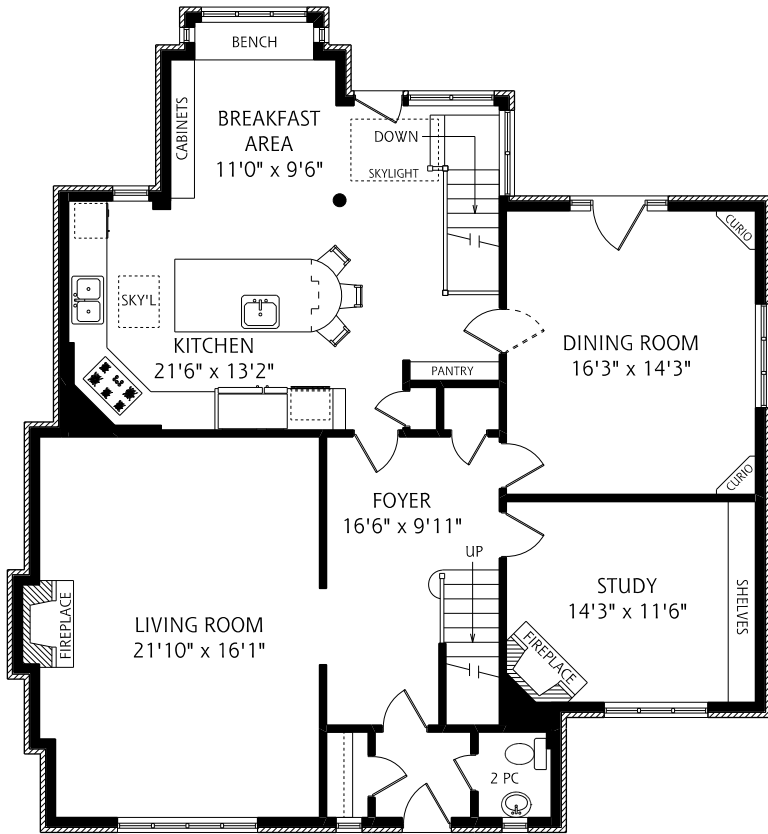

HEAPS ESTRIN

REAL ESTATE TEAM

MAIN FLOOR
1,660 SQUARE FEET

SECOND FLOOR
1,385 SQUARE FEET

THIRD FLOOR
845 SQUARE FEET

LOWER LEVEL
1,165 SQUARE FEET