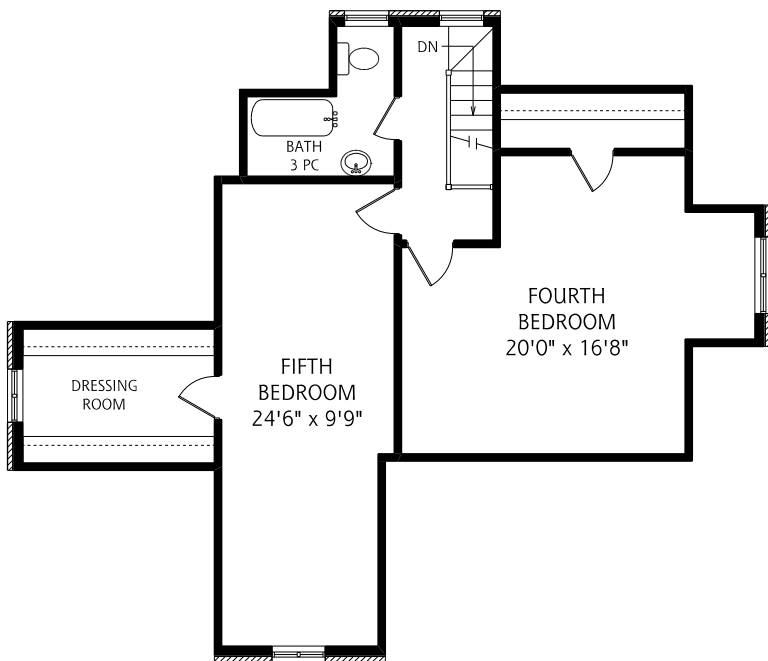

HEAPS ESTRIN

REAL ESTATE TEAM

MAIN FLOOR
1,660 SQUARE FEET

SECOND FLOOR
1,385 SQUARE FEET

THIRD FLOOR
845 SQUARE FEET

LOWER LEVEL
1,165 SQUARE FEET