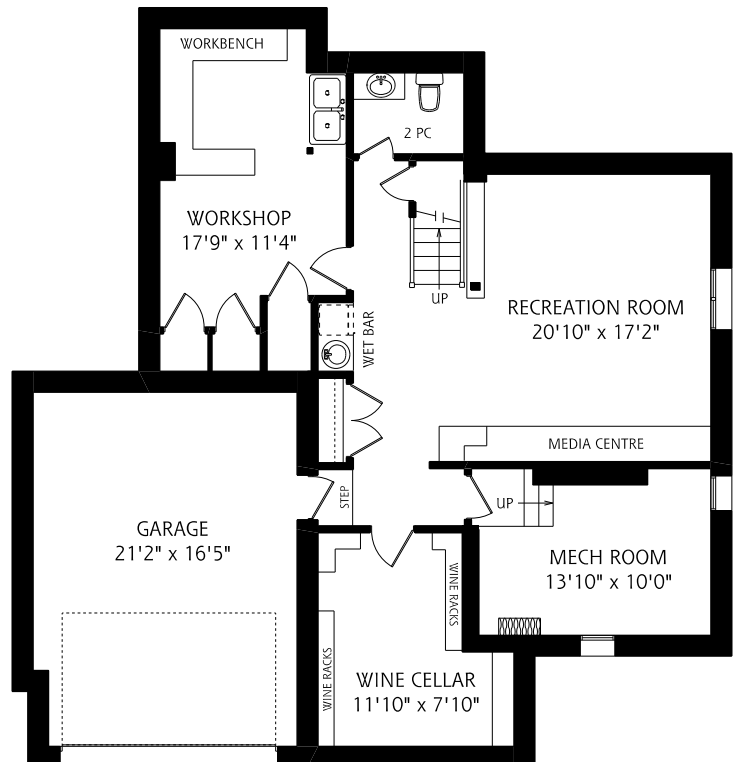

HEAPS ESTRIN

REAL ESTATE TEAM

MAIN FLOOR
1,660 SQUARE FEET

SECOND FLOOR
1,385 SQUARE FEET

THIRD FLOOR
845 SQUARE FEET

LOWER LEVEL
1,165 SQUARE FEET