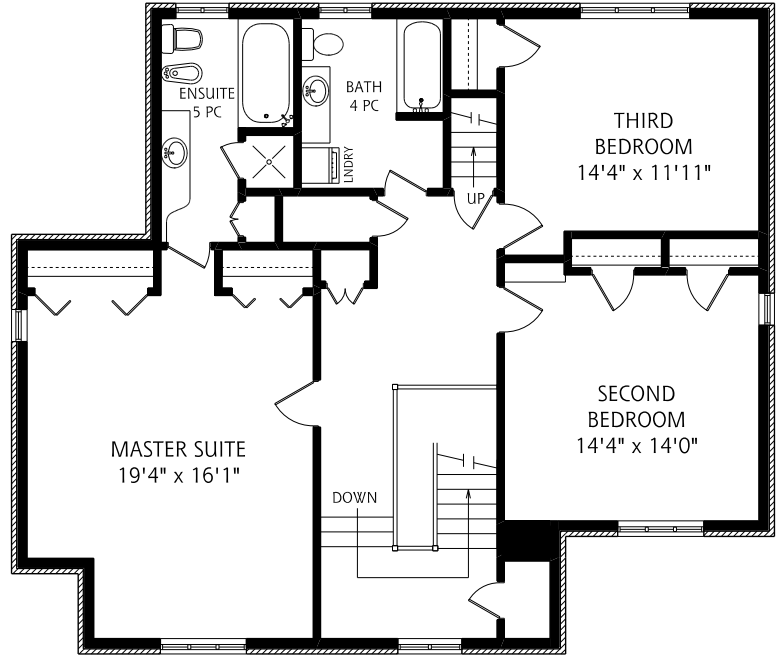

HEAPS ESTRIN

REAL ESTATE TEAM

MAIN FLOOR
1,660 SQUARE FEET

SECOND FLOOR
1,385 SQUARE FEET

THIRD FLOOR
845 SQUARE FEET

LOWER LEVEL
1,165 SQUARE FEET