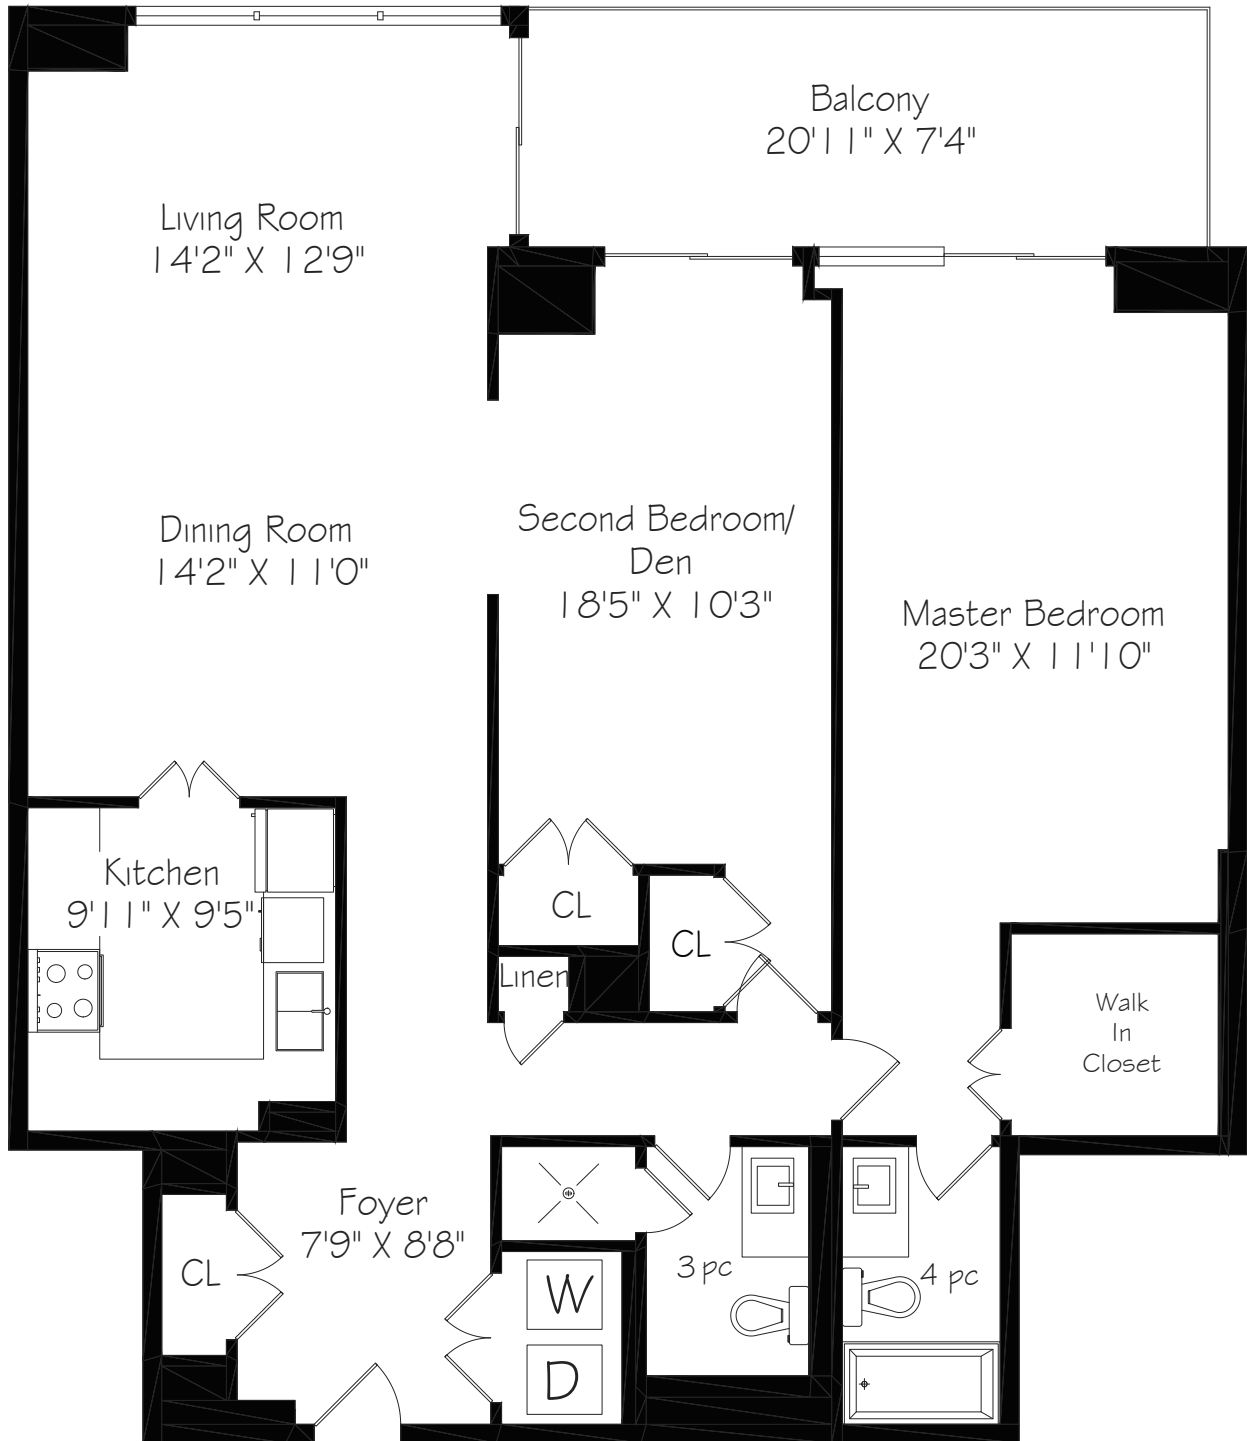

HEAPS ESTRIN
REAL ESTATE TEAM

EVERY MOVE MATTERS

Suite 709
1405 Square Feet

Measurements and Calculations are approximate
To be used as guidelines only