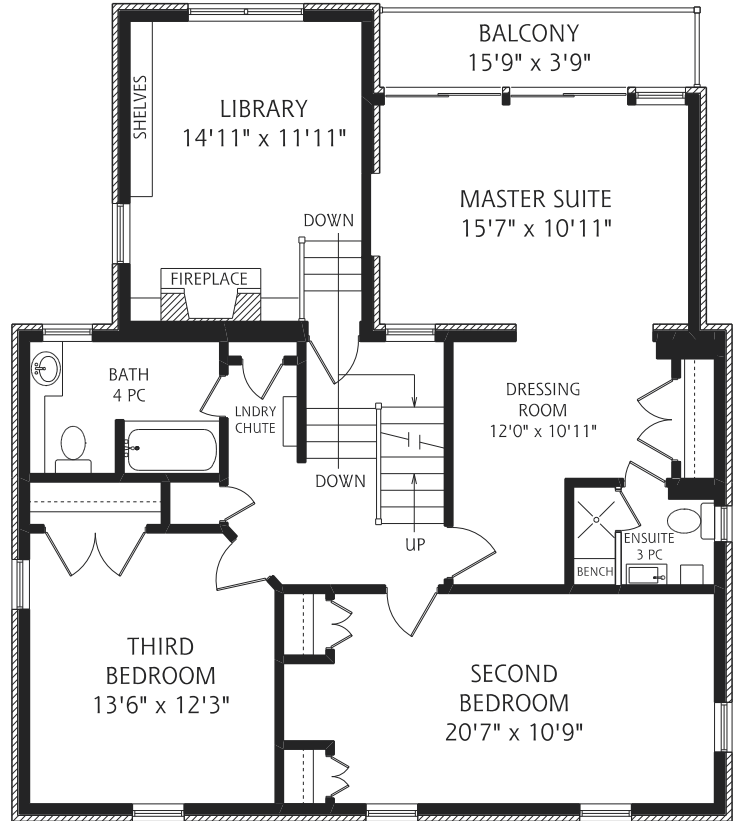

HEAPS ESTRIN

REAL ESTATE TEAM

MAIN FLOOR
1,360 SQUARE FEET

SECOND FLOOR
1,310 SQUARE FEET

THIRD FLOOR
950 SQUARE FEET

LOWER LEVEL
900 SQUARE FEET