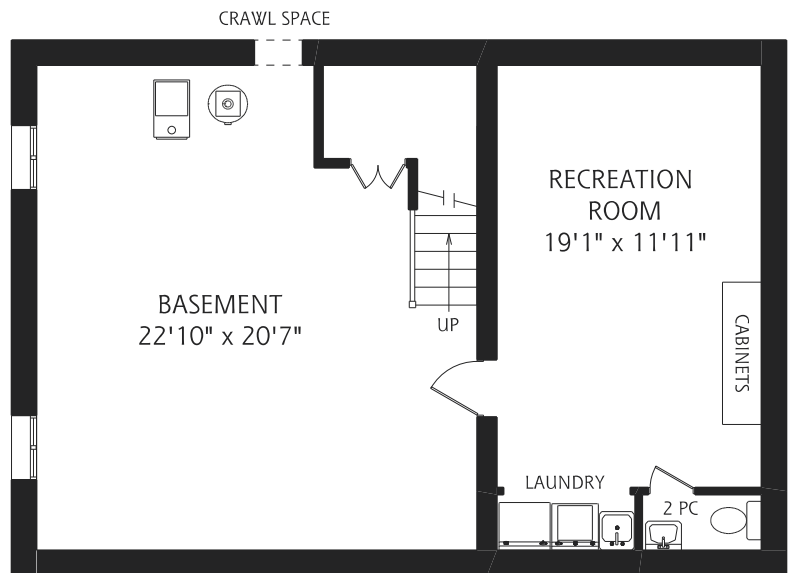

HEAPS ESTRIN

REAL ESTATE TEAM

MAIN FLOOR
1,360 SQUARE FEET

SECOND FLOOR
1,310 SQUARE FEET

THIRD FLOOR
950 SQUARE FEET

LOWER LEVEL
900 SQUARE FEET