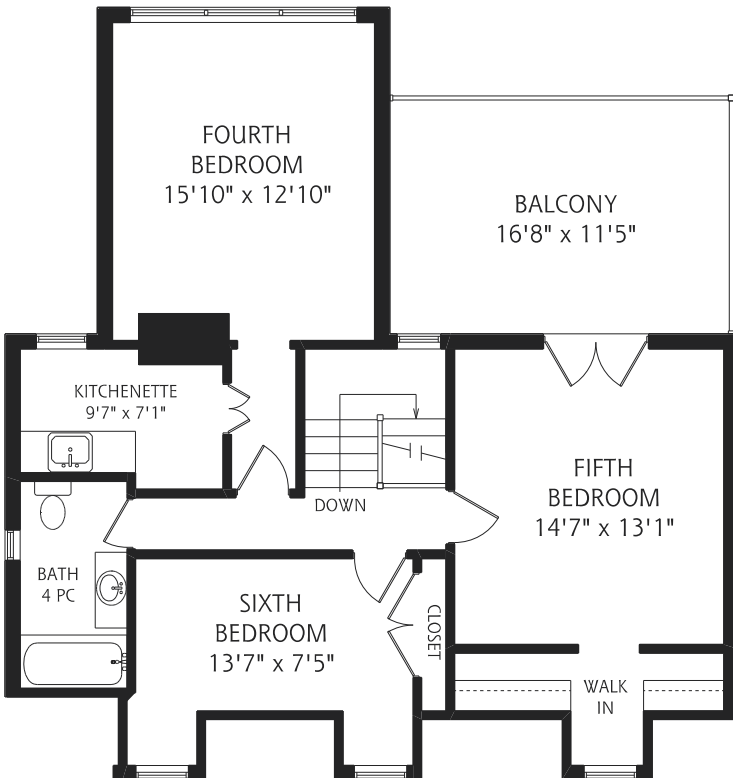

HEAPS ESTRIN

REAL ESTATE TEAM

MAIN FLOOR
1,360 SQUARE FEET

SECOND FLOOR
1,310 SQUARE FEET

THIRD FLOOR
950 SQUARE FEET

LOWER LEVEL
900 SQUARE FEET