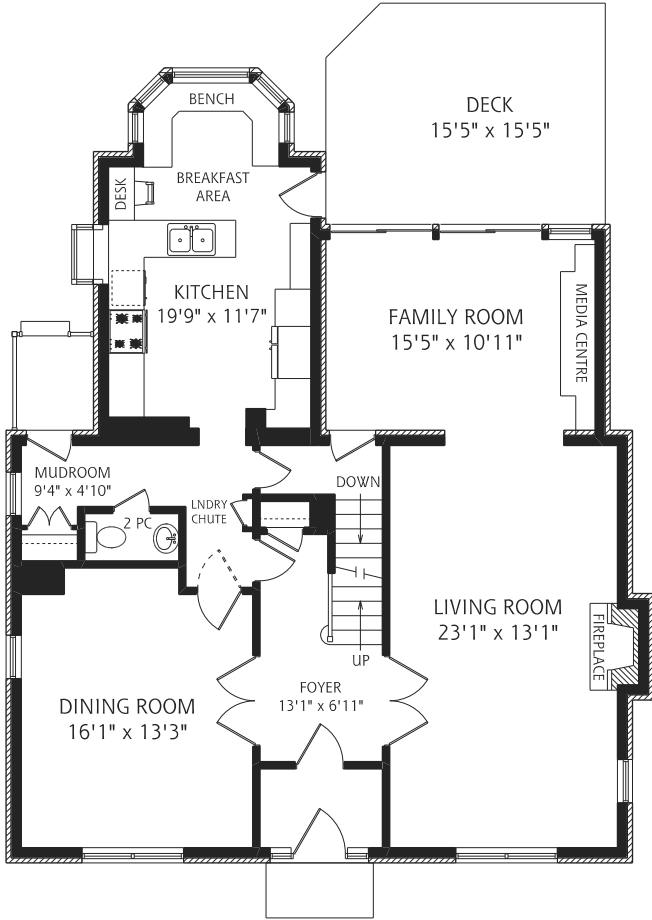

HEAPS ESTRIN

REAL ESTATE TEAM

MAIN FLOOR
1,360 SQUARE FEET

SECOND FLOOR
1,310 SQUARE FEET

THIRD FLOOR
950 SQUARE FEET

LOWER LEVEL
900 SQUARE FEET