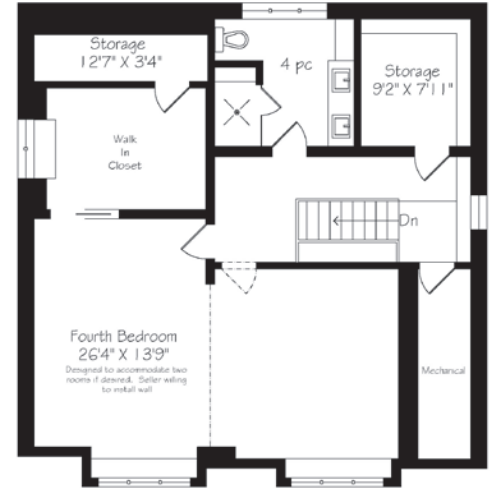

HEAPS ESTRIN

REAL ESTATE TEAM

Main Floor
1526 Square Feet

Second Floor
1478 Square Feet

Third Floor
1167 Square Feet

Lower Level
1263 Square Feet