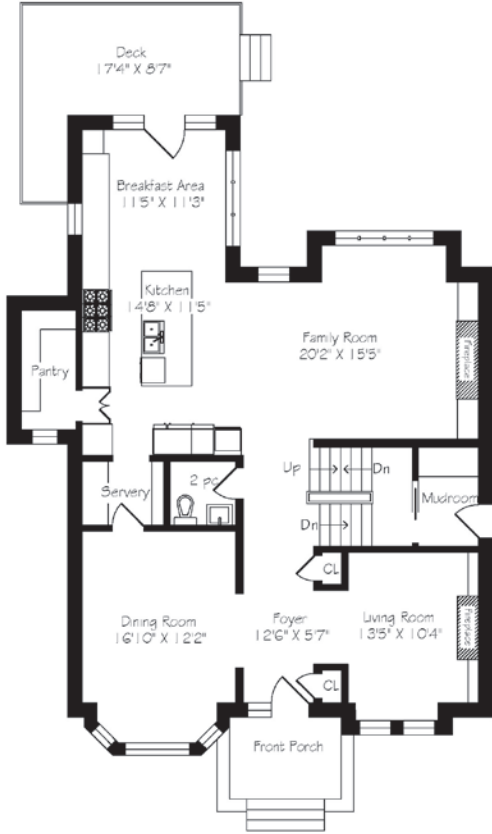

HEAPS ESTRIN

REAL ESTATE TEAM

Main Floor
1526 Square Feet

Second Floor
1478 Square Feet

Third Floor
1167 Square Feet

Lower Level
1263 Square Feet