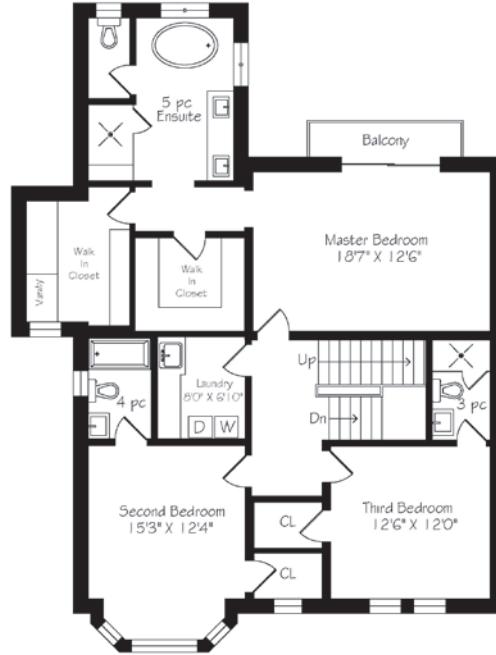

HEAPS ESTRIN

REAL ESTATE TEAM

Main Floor
1526 Square Feet

Second Floor
1478 Square Feet

Third Floor
1167 Square Feet

Lower Level
1263 Square Feet