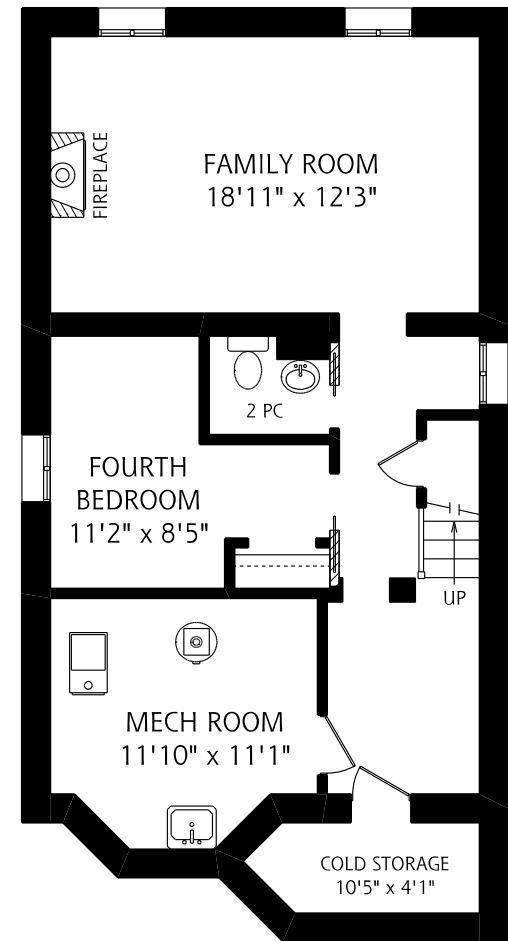

# HEAPS ESTRIN

REAL ESTATE TEAM

MAIN FLOOR  
800 SQUARE FEET

SECOND FLOOR  
850 SQUARE FEET

LOWER LEVEL  
800 SQUARE FEET