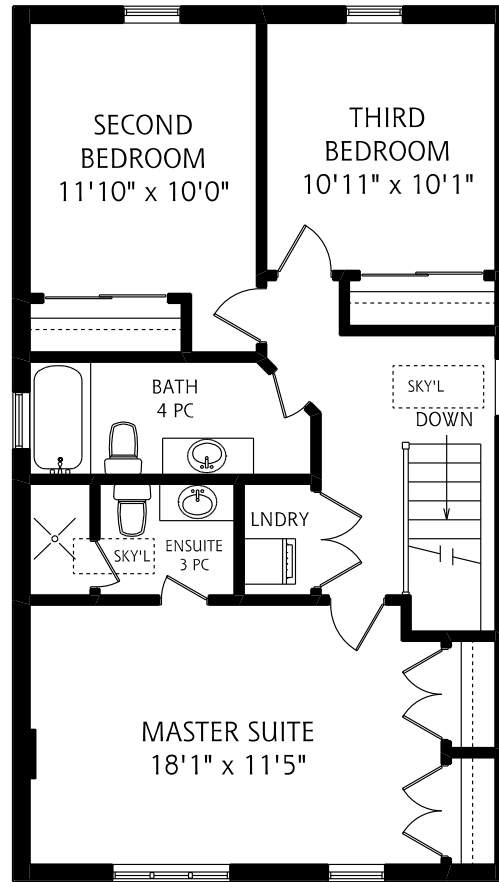

# HEAPS ESTRIN

REAL ESTATE TEAM

MAIN FLOOR  
800 SQUARE FEET

SECOND FLOOR  
850 SQUARE FEET

LOWER LEVEL  
800 SQUARE FEET