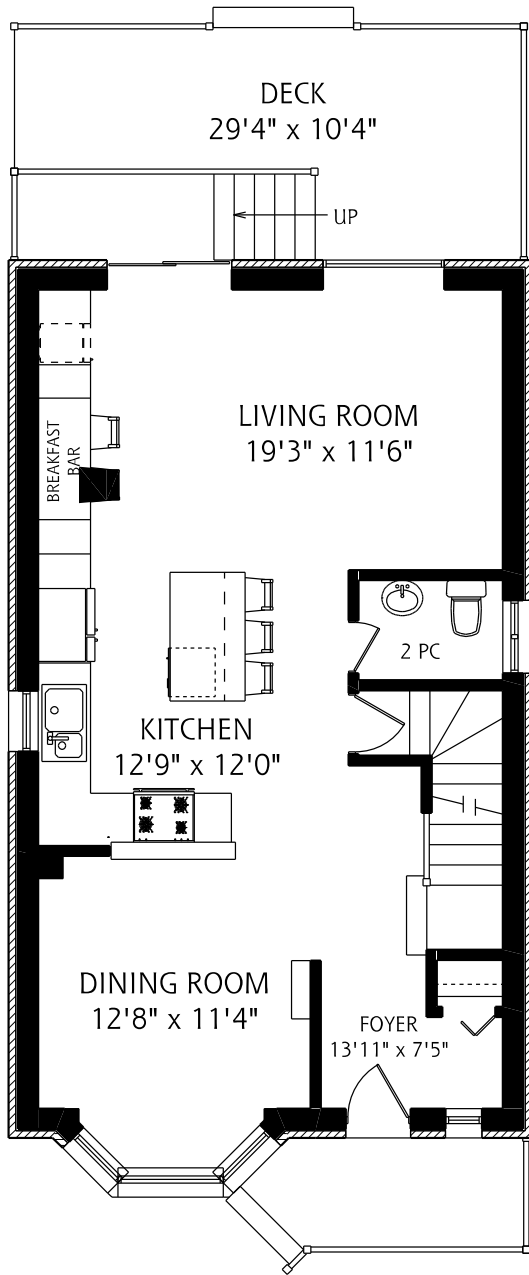

# HEAPS ESTRIN

REAL ESTATE TEAM

MAIN FLOOR  
800 SQUARE FEET

SECOND FLOOR  
850 SQUARE FEET

LOWER LEVEL  
800 SQUARE FEET