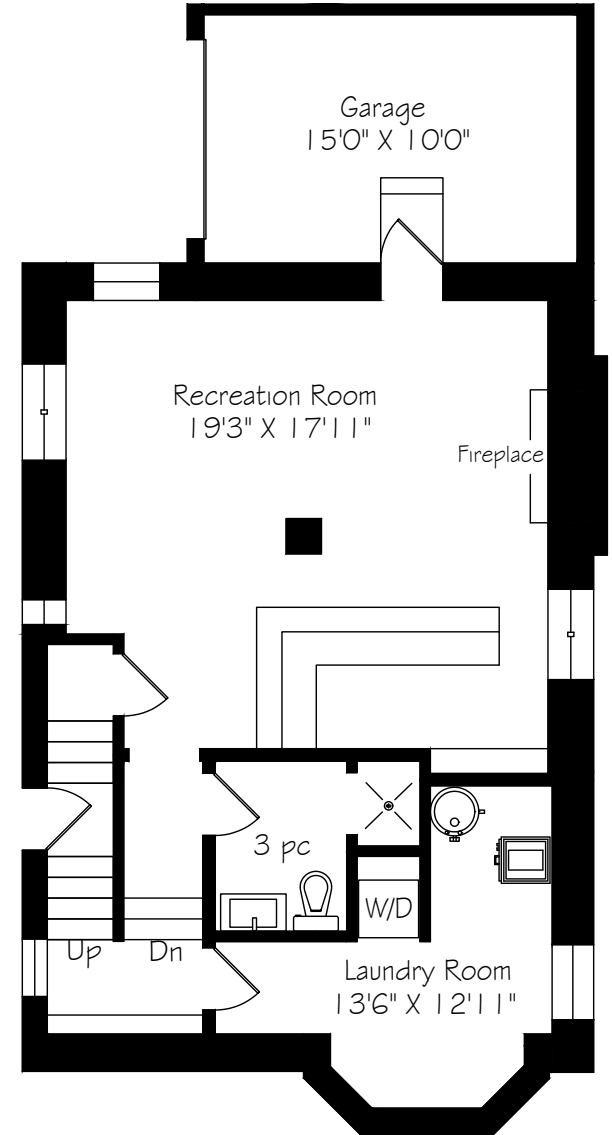

HEAPS ESTRIN

REAL ESTATE TEAM

Main Floor
963 Square Feet

Second Floor
870 Square Feet

Lower Level
767 Square Feet