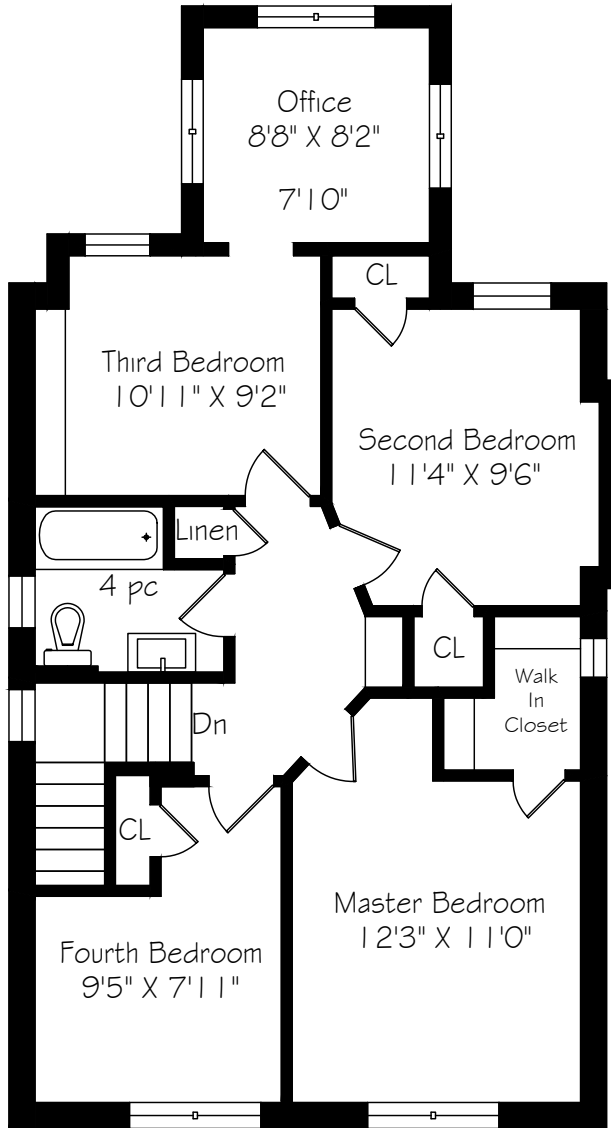

HEAPS ESTRIN

REAL ESTATE TEAM

Main Floor
963 Square Feet

Second Floor
870 Square Feet

Lower Level
767 Square Feet