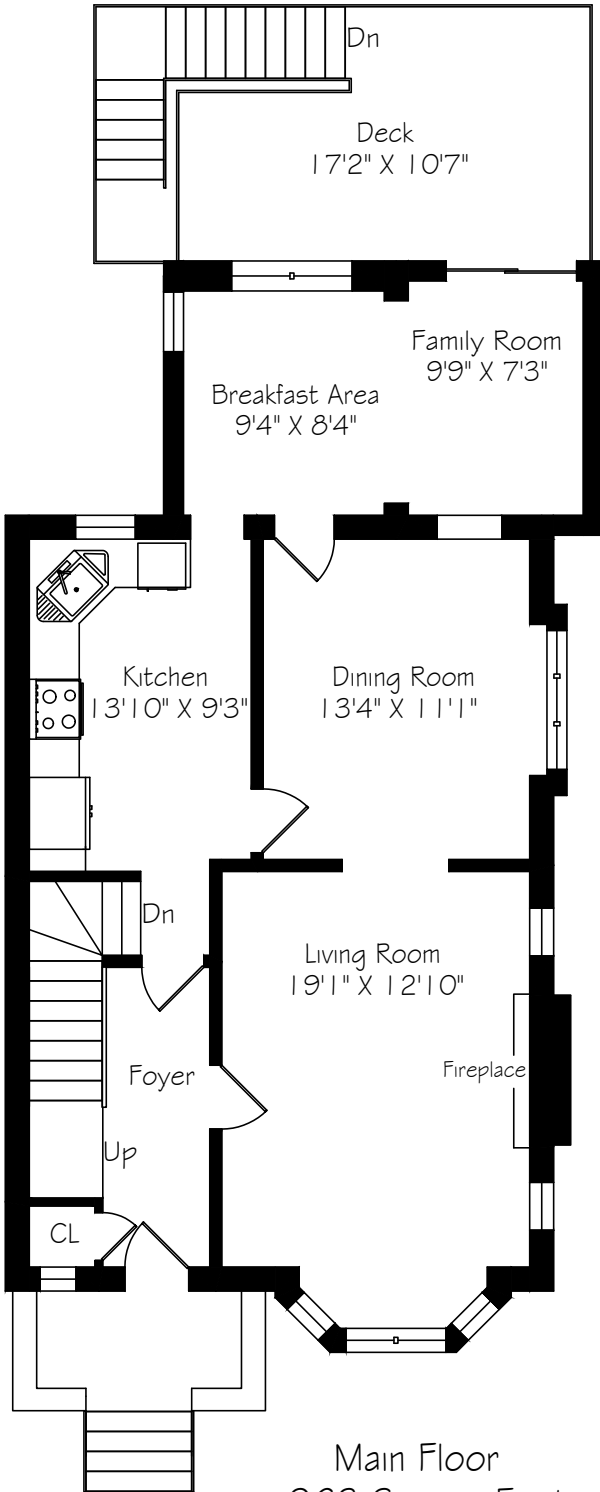

HEAPS ESTRIN

REAL ESTATE TEAM

Main Floor
963 Square Feet

Second Floor
870 Square Feet

Lower Level
767 Square Feet