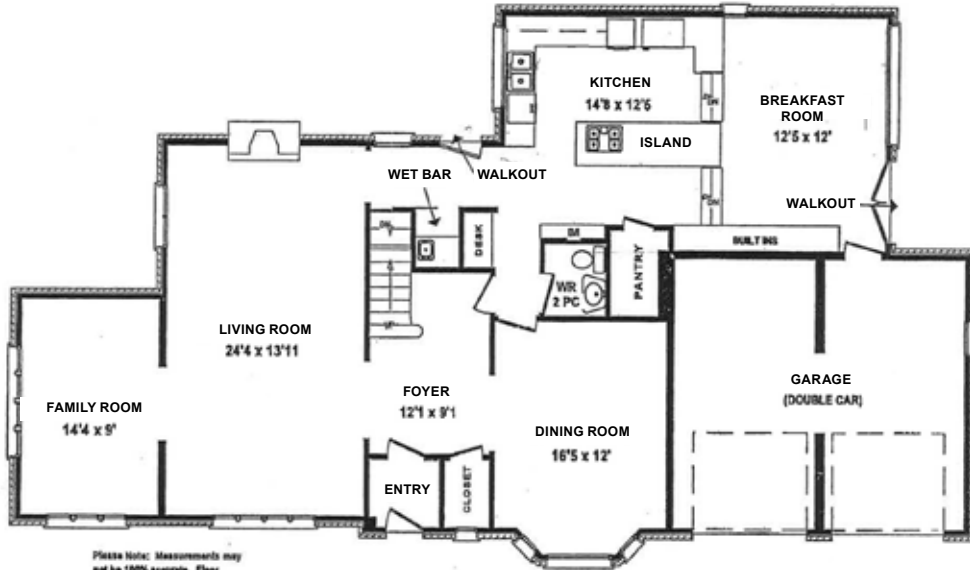

HEAPS ESTRIN

REAL ESTATE TEAM

117 Strathallan Boulevard

117 STRATHALLAN BLVD
MAIN FLOOR
1521 SQ FT