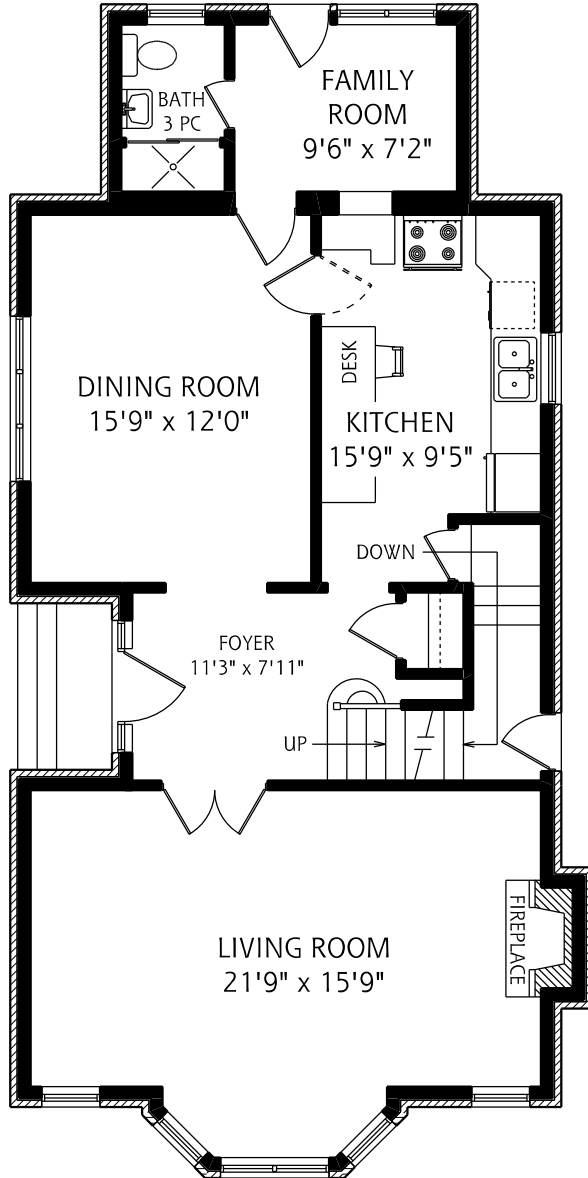

# 32 Oriole Gardens

MAIN FLOOR  
1,065 SQUARE FEET

SECOND FLOOR  
1,085 SQUARE FEET

LOWER LEVEL  
955 SQUARE FEET