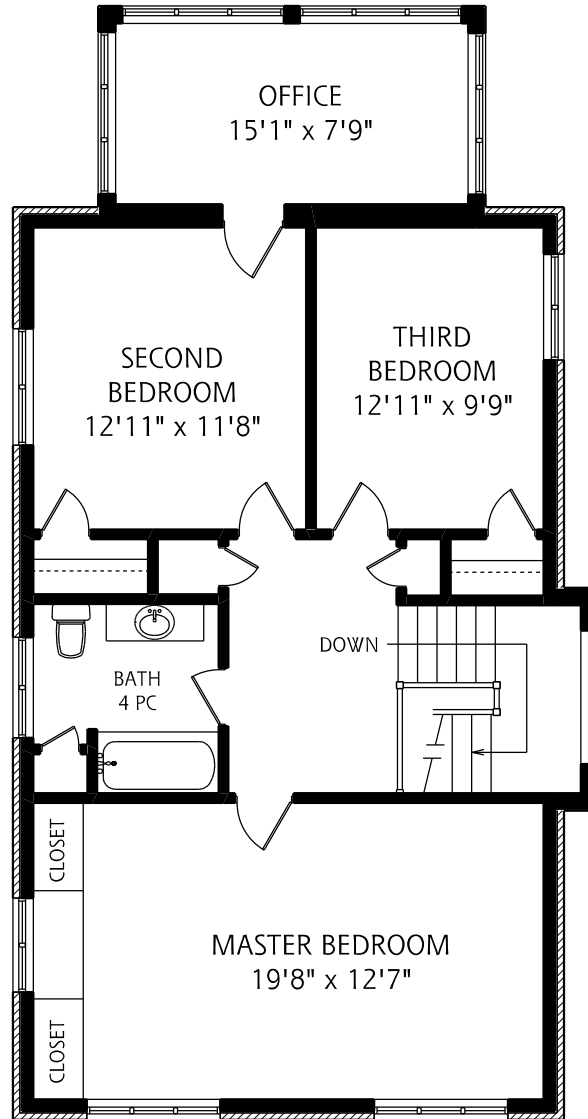

# 32 Oriole Gardens

MAIN FLOOR  
1,065 SQUARE FEET

SECOND FLOOR  
1,085 SQUARE FEET

LOWER LEVEL  
955 SQUARE FEET