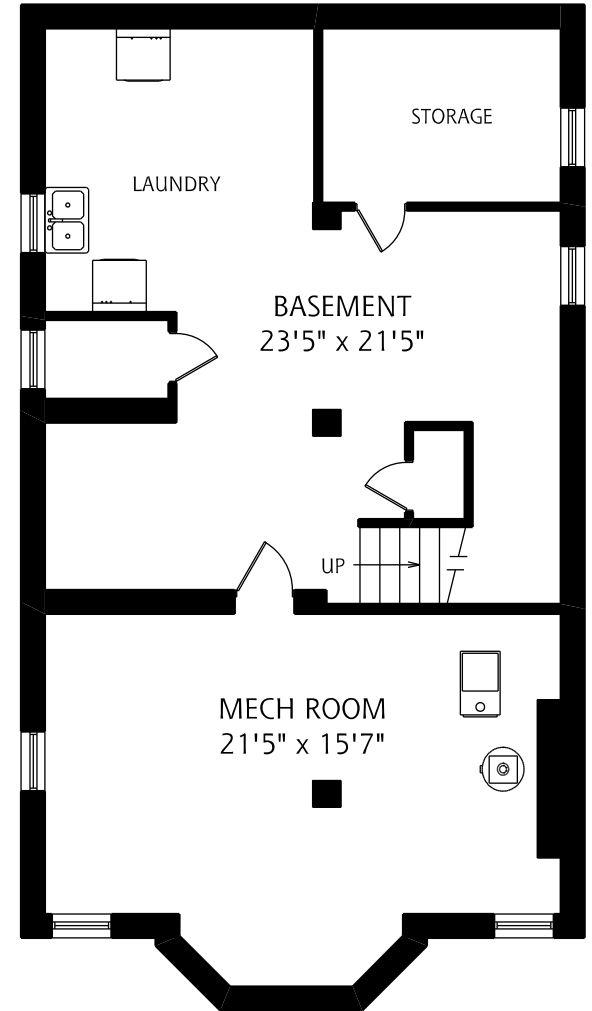

# 32 Oriole Gardens

MAIN FLOOR  
1,065 SQUARE FEET

SECOND FLOOR  
1,085 SQUARE FEET

LOWER LEVEL  
955 SQUARE FEET