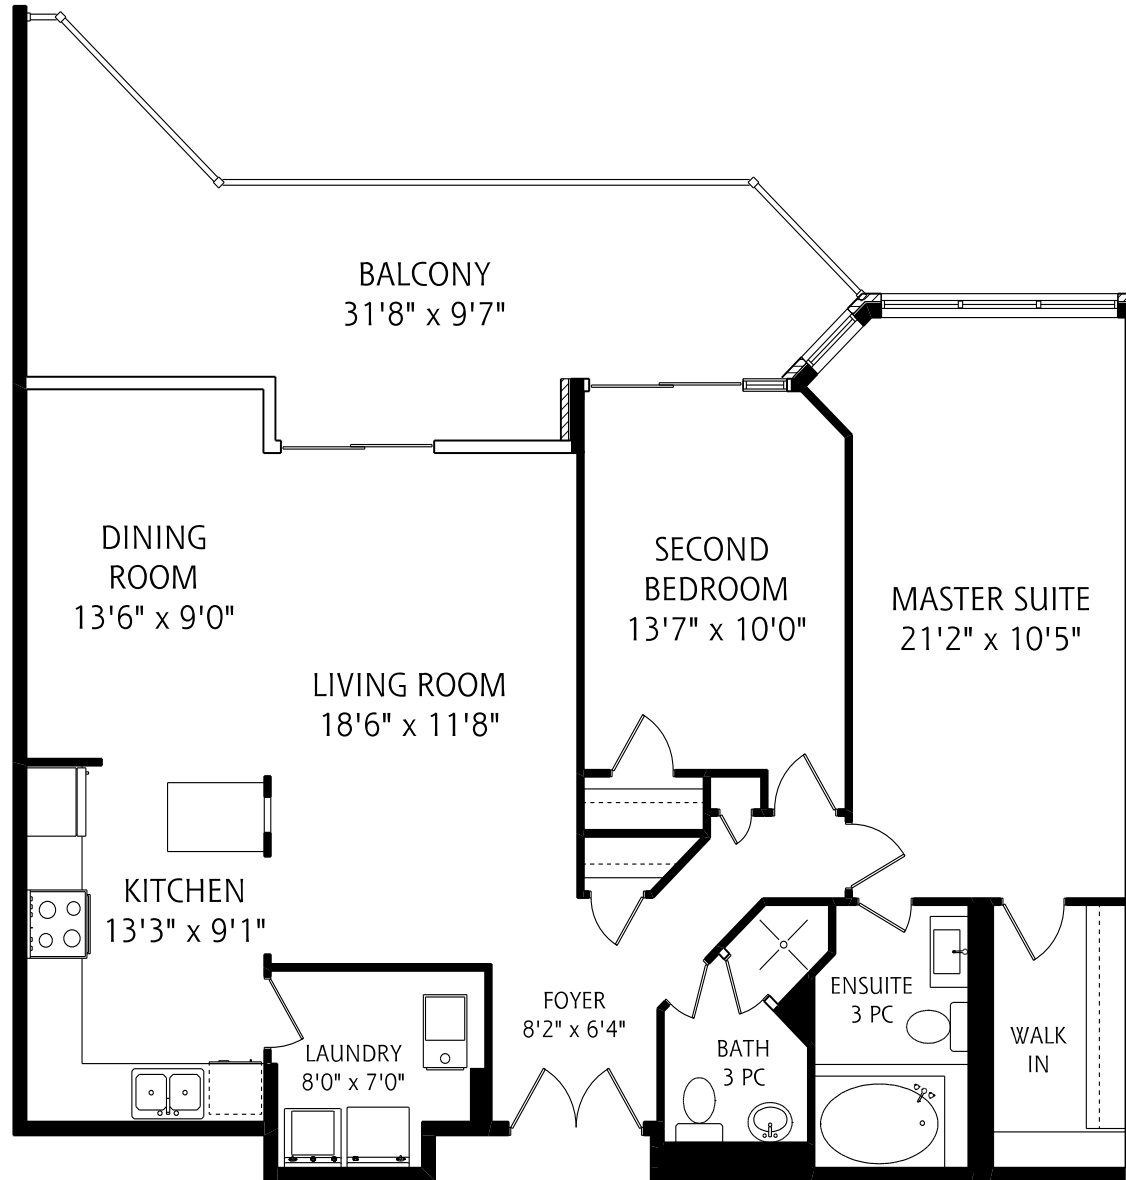

3900 Yonge Street, Penthouse 7

1,240 SQUARE FEET