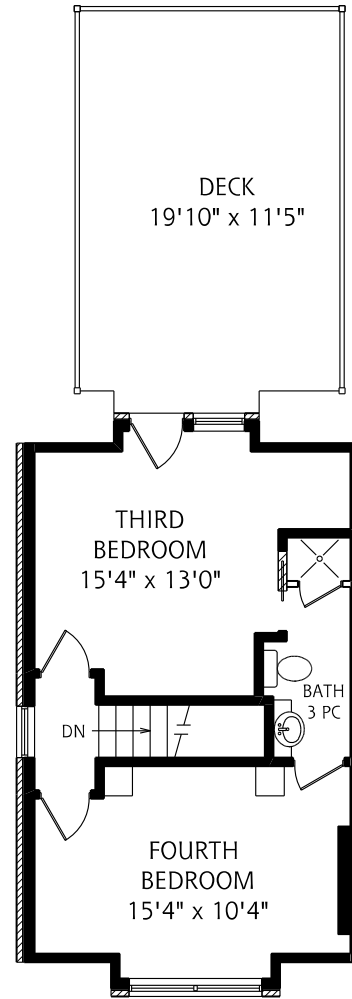

40 MacPherson Avenue

MAIN FLOOR
775 SQUARE FEET

SECOND FLOOR
785 SQUARE FEET

THIRD FLOOR
450 SQUARE FEET

LOWER LEVEL
775 SQUARE FEET