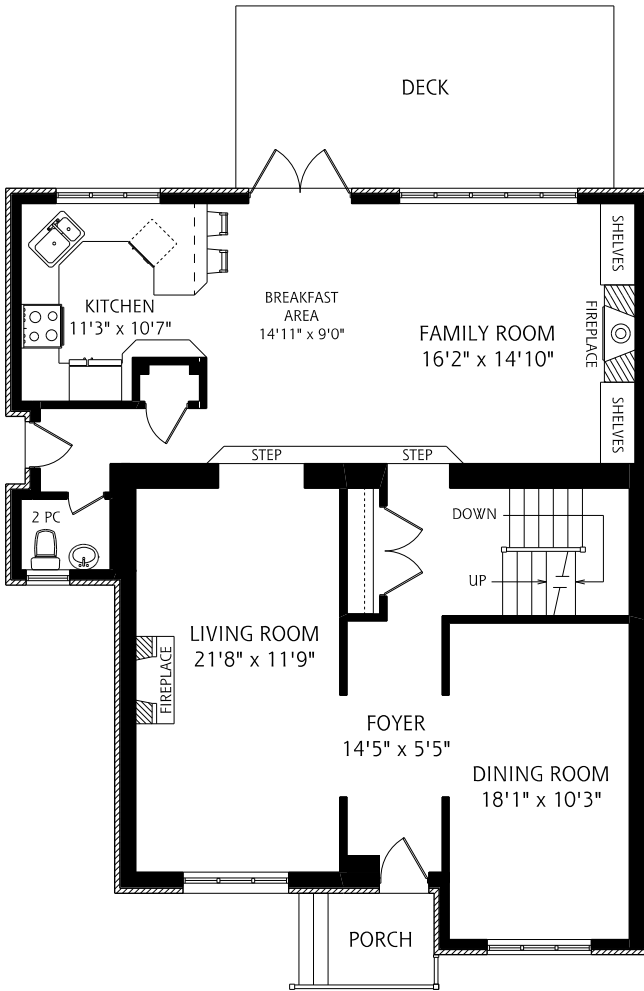

# 440 Heath Street East

MAIN FLOOR  
1,420 SQUARE FEET

SECOND FLOOR  
1,430 SQUARE FEET

LOWER LEVEL  
1,375 SQUARE FEET