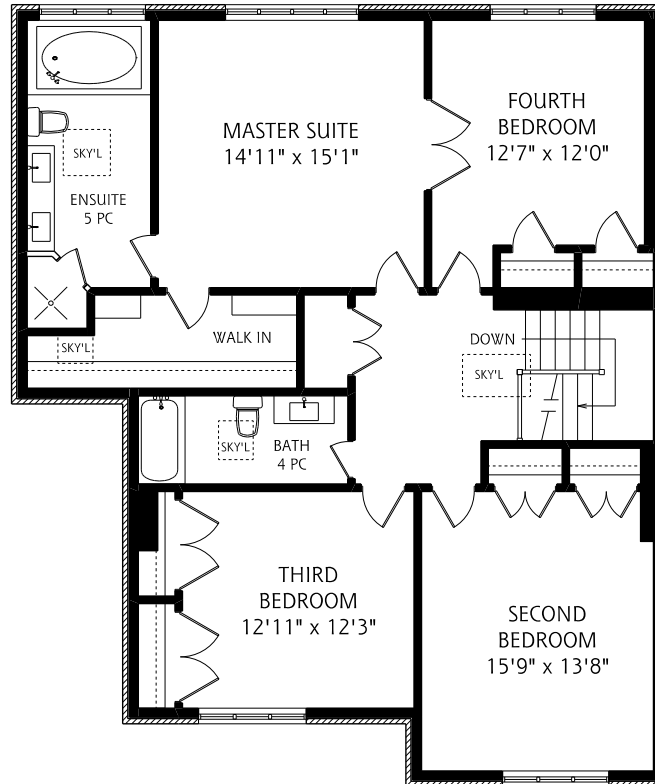

# 440 Heath Street East

MAIN FLOOR  
1,420 SQUARE FEET

SECOND FLOOR  
1,430 SQUARE FEET

LOWER LEVEL  
1,375 SQUARE FEET