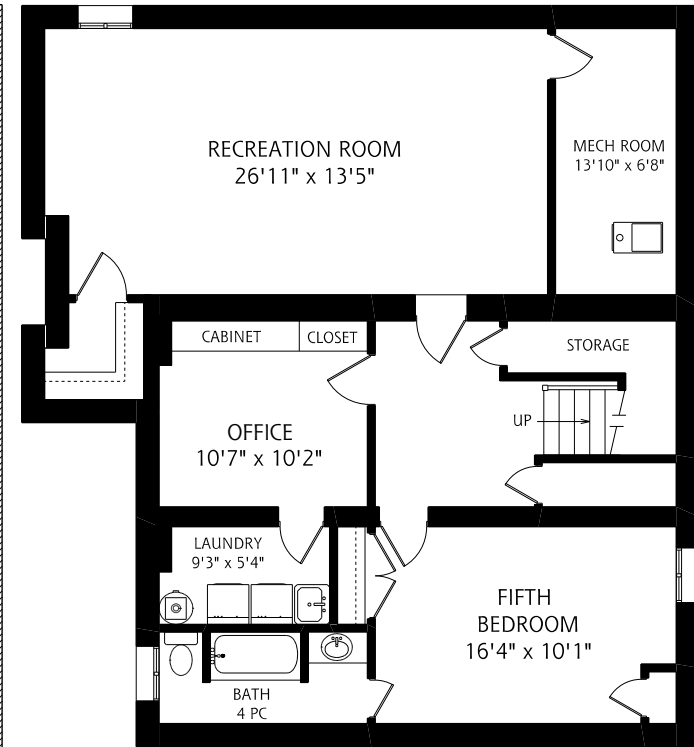

# 440 Heath Street East

MAIN FLOOR  
1,420 SQUARE FEET

SECOND FLOOR  
1,430 SQUARE FEET

LOWER LEVEL  
1,375 SQUARE FEET