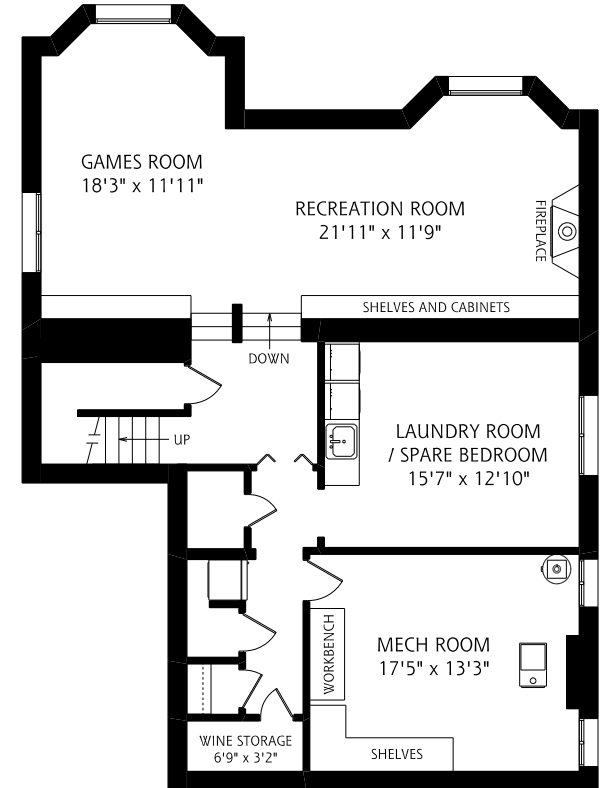

HEAPS ESTRIN

REAL ESTATE TEAM

96 St. Leonards Avenue

MAIN FLOOR
1,445 SQUARE FEET

SECOND FLOOR
1,600 SQUARE FEET

LOWER LEVEL
1,435 SQUARE FEET