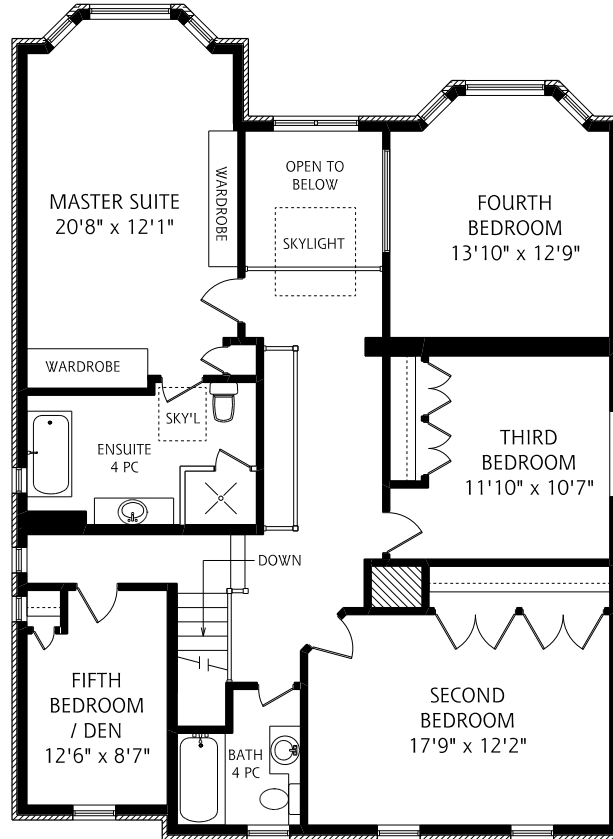

HEAPS ESTRIN

REAL ESTATE TEAM

96 St. Leonards Avenue

MAIN FLOOR
1,445 SQUARE FEET

SECOND FLOOR
1,600 SQUARE FEET

LOWER LEVEL
1,435 SQUARE FEET