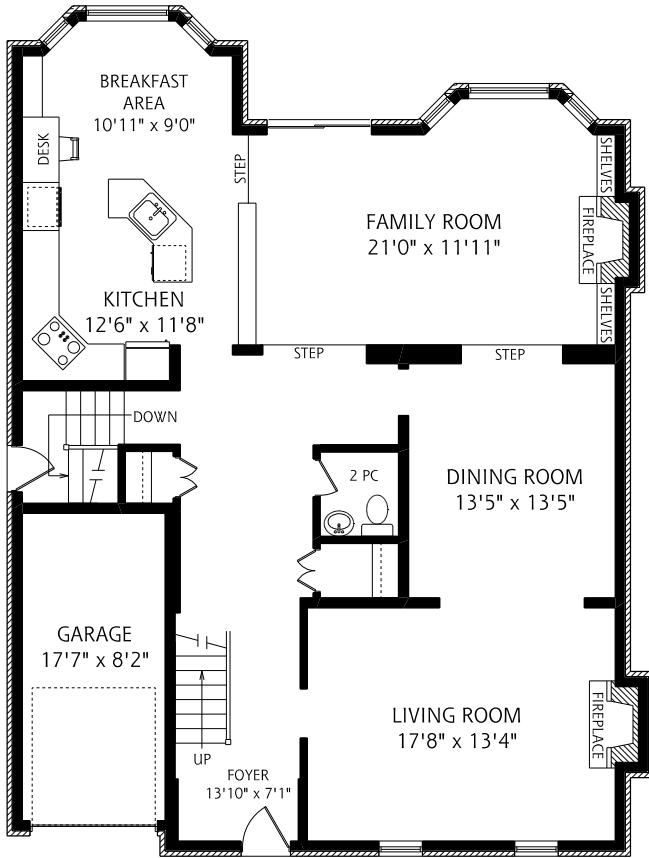

HEAPS ESTRIN

REAL ESTATE TEAM

96 St. Leonards Avenue

MAIN FLOOR
1,445 SQUARE FEET

SECOND FLOOR
1,600 SQUARE FEET

LOWER LEVEL
1,435 SQUARE FEET