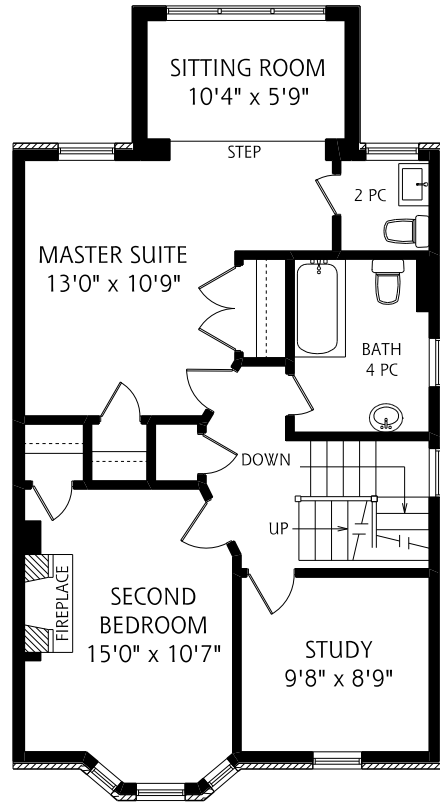

HEAPS ESTRIN

REAL ESTATE TEAM

95 Hilton Avenue

MAIN FLOOR
785 SQUARE FEET

SECOND FLOOR
800 SQUARE FEET

THIRD FLOOR
815 SQUARE FEET

LOWER LEVEL
710 SQUARE FEET