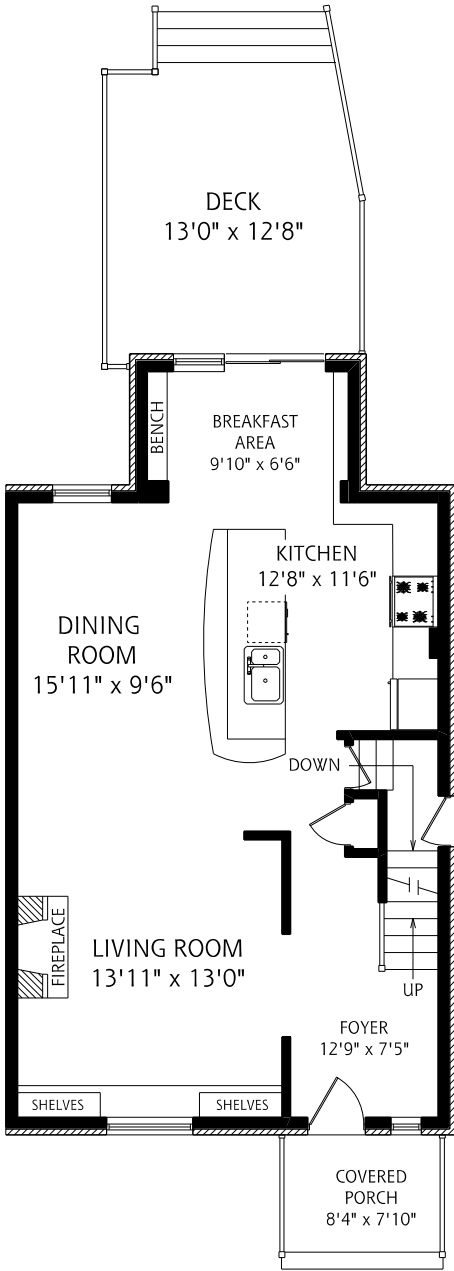

HEAPS ESTRIN

REAL ESTATE TEAM

95 Hilton Avenue

MAIN FLOOR
785 SQUARE FEET

SECOND FLOOR
800 SQUARE FEET

THIRD FLOOR
815 SQUARE FEET

LOWER LEVEL
710 SQUARE FEET