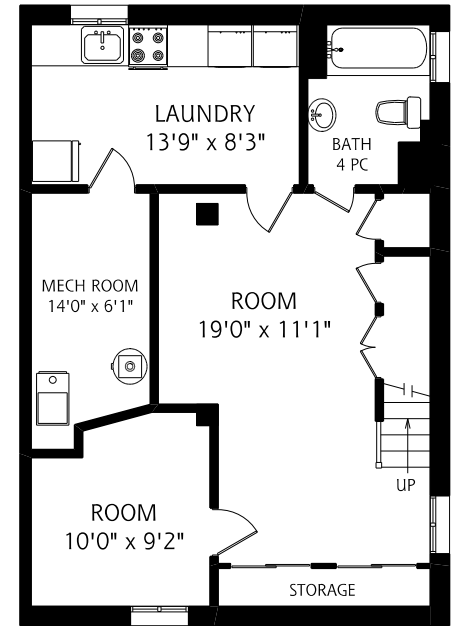

HEAPS ESTRIN

REAL ESTATE TEAM

95 Hilton Avenue

MAIN FLOOR
785 SQUARE FEET

SECOND FLOOR
800 SQUARE FEET

THIRD FLOOR
815 SQUARE FEET

LOWER LEVEL
710 SQUARE FEET