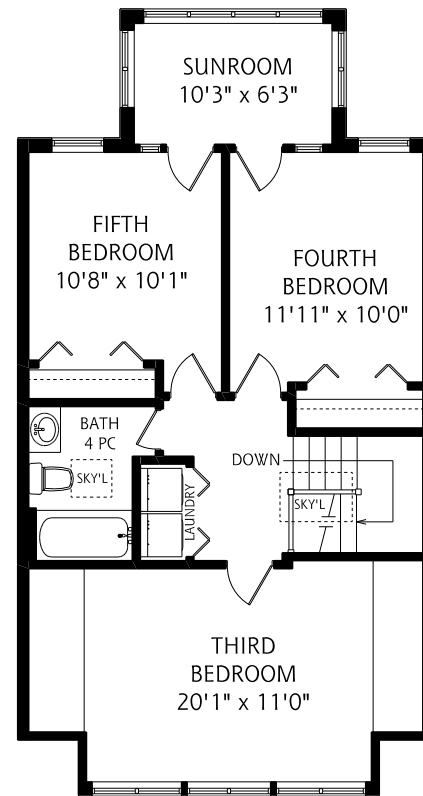

HEAPS ESTRIN

REAL ESTATE TEAM

95 Hilton Avenue

MAIN FLOOR
785 SQUARE FEET

SECOND FLOOR
800 SQUARE FEET

THIRD FLOOR
815 SQUARE FEET

LOWER LEVEL
710 SQUARE FEET