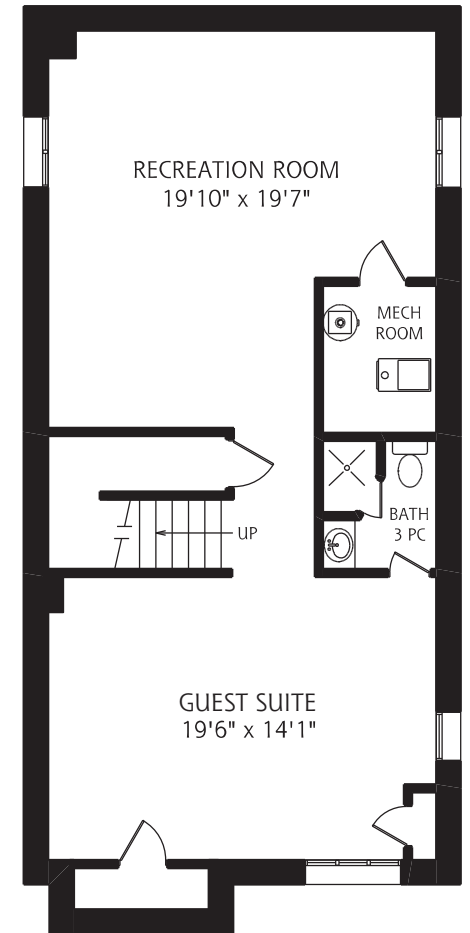

HEAPS ESTRIN

REAL ESTATE TEAM

7 Coxwell Boulevard

MAIN FLOOR
1,000 SQUARE FEET

SECOND FLOOR
1,125 SQUARE FEET

LOWER LEVEL
1,020 SQUARE FEET