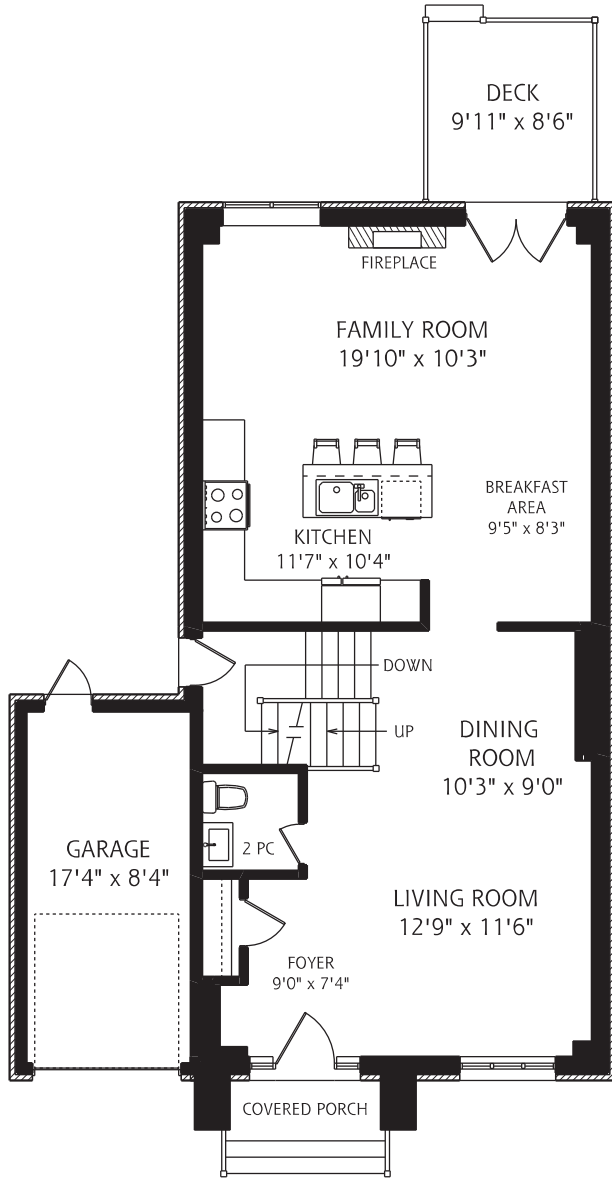

HEAPS ESTRIN

REAL ESTATE TEAM

7 Coxwell Boulevard

MAIN FLOOR
1,000 SQUARE FEET

SECOND FLOOR
1,125 SQUARE FEET

LOWER LEVEL
1,020 SQUARE FEET