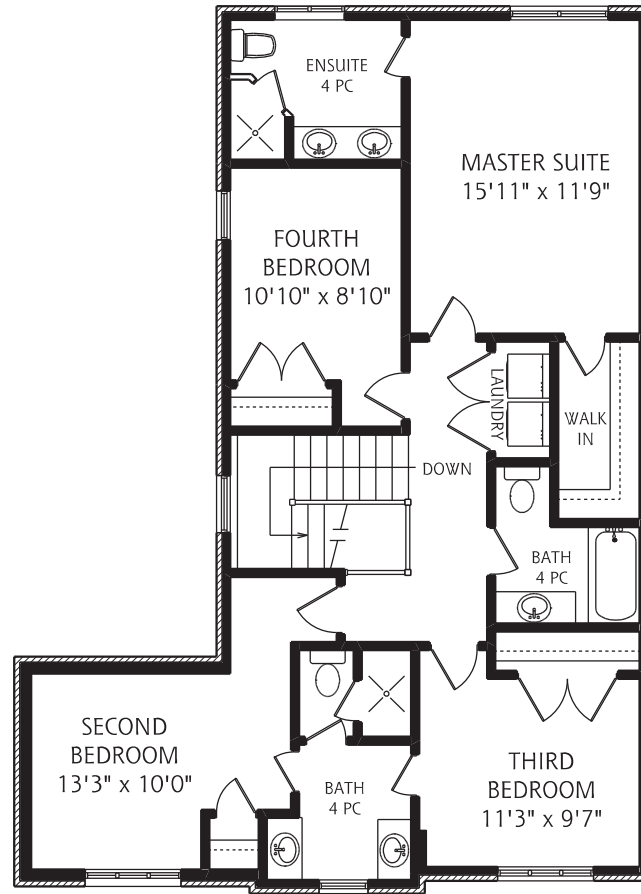

HEAPS ESTRIN

REAL ESTATE TEAM

7 Coxwell Boulevard

MAIN FLOOR
1,000 SQUARE FEET

SECOND FLOOR
1,125 SQUARE FEET

LOWER LEVEL
1,020 SQUARE FEET