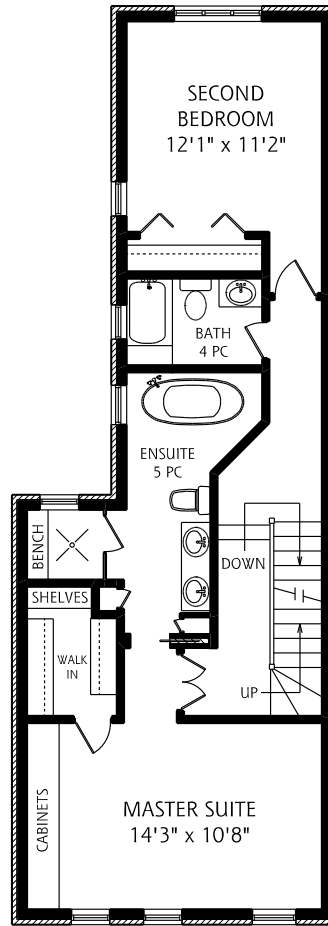

HEAPS ESTRIN

REAL ESTATE TEAM

42 Metcalfe Street

MAIN FLOOR
910 SQUARE FEET

SECOND FLOOR
805 SQUARE FEET

ALL MEASUREMENTS SHOULD BE CONSIDERED APPROXIMATE

THIRD FLOOR
410 SQUARE FEET

LOWER LEVEL
845 SQUARE FEET