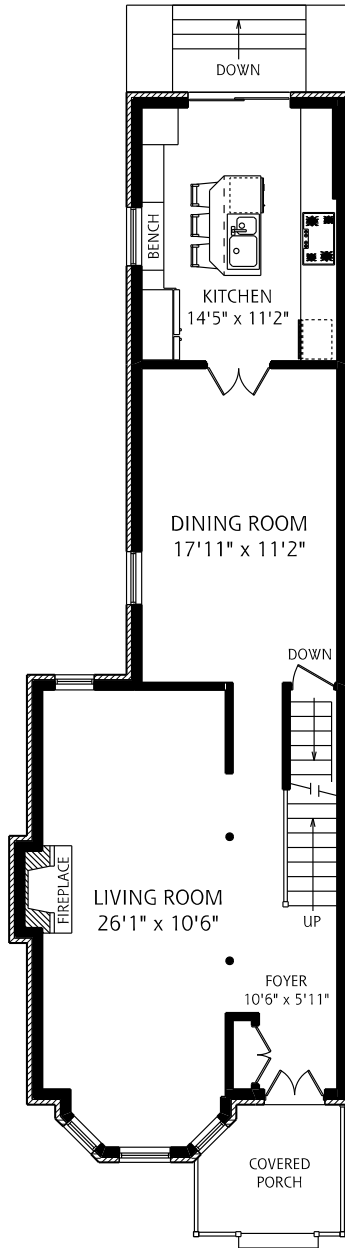

HEAPS ESTRIN

REAL ESTATE TEAM

42 Metcalfe Street

MAIN FLOOR
910 SQUARE FEET

SECOND FLOOR
805 SQUARE FEET

ALL MEASUREMENTS SHOULD BE CONSIDERED APPROXIMATE

THIRD FLOOR
410 SQUARE FEET

LOWER LEVEL
845 SQUARE FEET