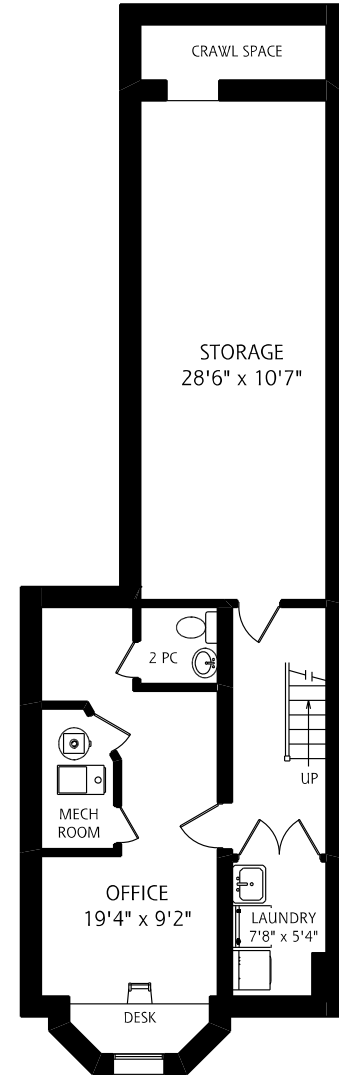

HEAPS ESTRIN

REAL ESTATE TEAM

42 Metcalfe Street

MAIN FLOOR
910 SQUARE FEET

SECOND FLOOR
805 SQUARE FEET

ALL MEASUREMENTS SHOULD BE CONSIDERED APPROXIMATE

THIRD FLOOR
410 SQUARE FEET

LOWER LEVEL
845 SQUARE FEET