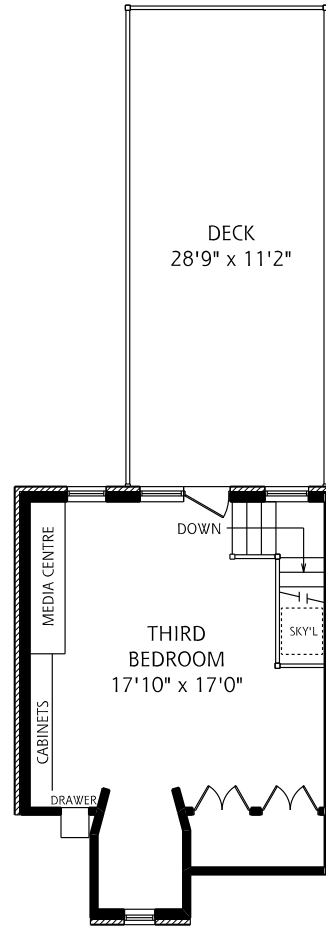

HEAPS ESTRIN

REAL ESTATE TEAM

42 Metcalfe Street

MAIN FLOOR
910 SQUARE FEET

SECOND FLOOR
805 SQUARE FEET

ALL MEASUREMENTS SHOULD BE CONSIDERED APPROXIMATE

THIRD FLOOR
410 SQUARE FEET

LOWER LEVEL
845 SQUARE FEET