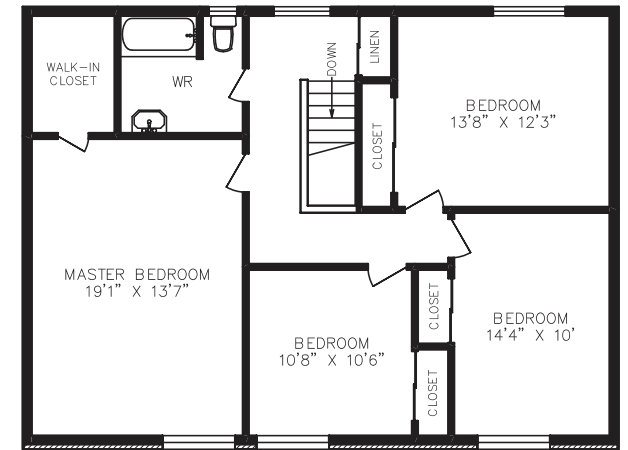

HEAPS ESTRIN

REAL ESTATE TEAM

24 Tumbleweed Road

LOWER FLOOR
1072 SQUARE FEET

MAIN FLOOR
1072 SQUARE FEET

SECOND FLOOR
1090 SQUARE FEET