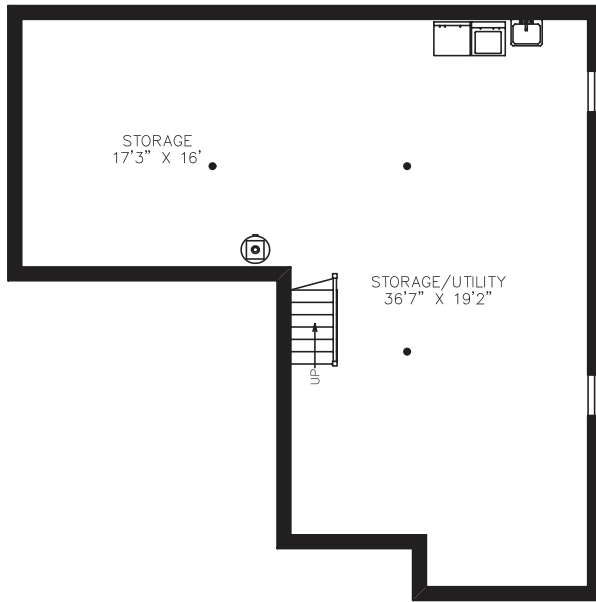

HEAPS ESTRIN

REAL ESTATE TEAM

24 Tumbleweed Road

LOWER FLOOR
1072 SQUARE FEET

MAIN FLOOR
1072 SQUARE FEET

SECOND FLOOR
1090 SQUARE FEET