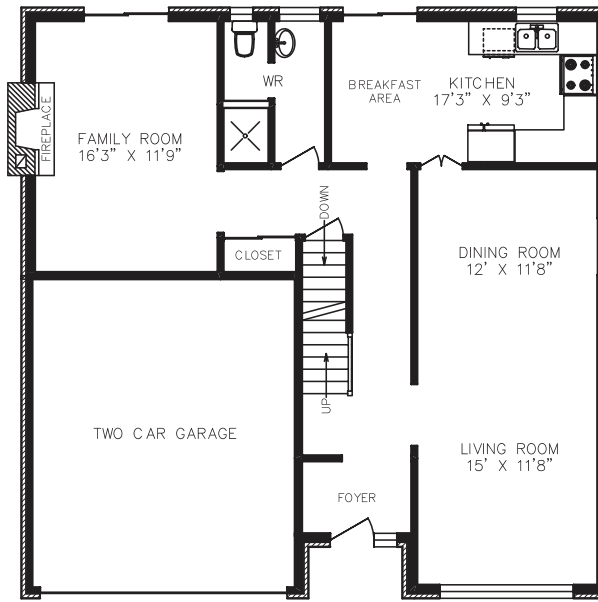

HEAPS ESTRIN

REAL ESTATE TEAM

24 Tumbleweed Road

LOWER FLOOR
1072 SQUARE FEET

MAIN FLOOR
1072 SQUARE FEET

SECOND FLOOR
1090 SQUARE FEET