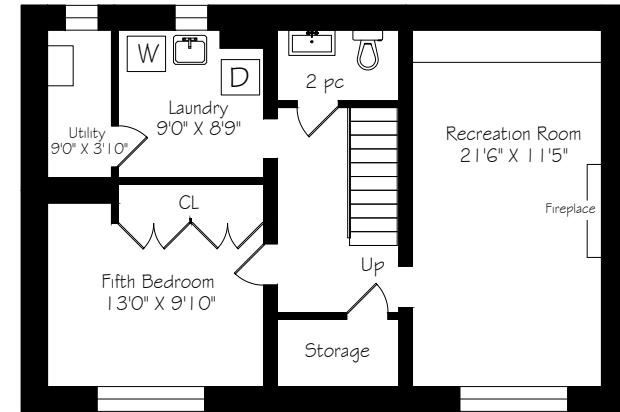

HEAPS ESTRIN

REAL ESTATE TEAM

62 Airdrie Road

Main Floor
1187 Square Feet

Second Floor
1129 Square Feet

Lower Level
898 Square Feet