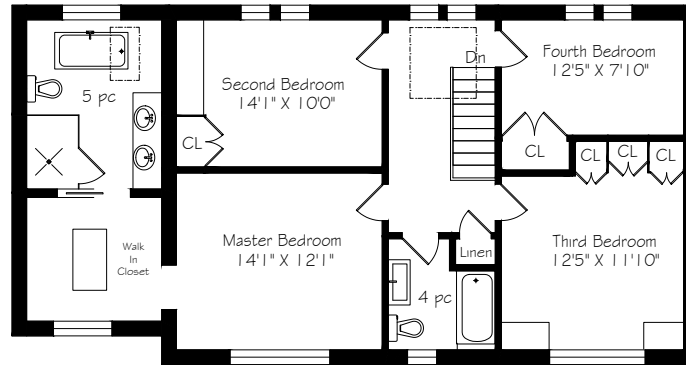

HEAPS ESTRIN

REAL ESTATE TEAM

62 Airdrie Road

Main Floor
1187 Square Feet

Second Floor
1129 Square Feet

Lower Level
898 Square Feet