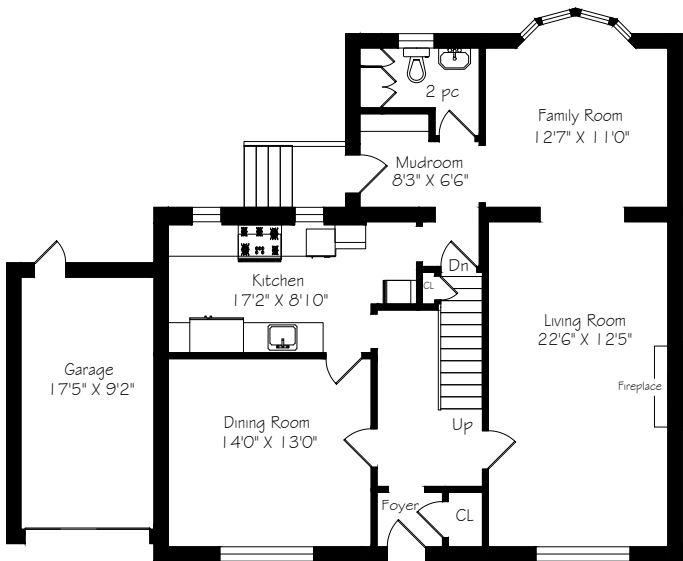

HEAPS ESTRIN

REAL ESTATE TEAM

62 Airdrie Road

Main Floor
1187 Square Feet

Second Floor
1129 Square Feet

Lower Level
898 Square Feet