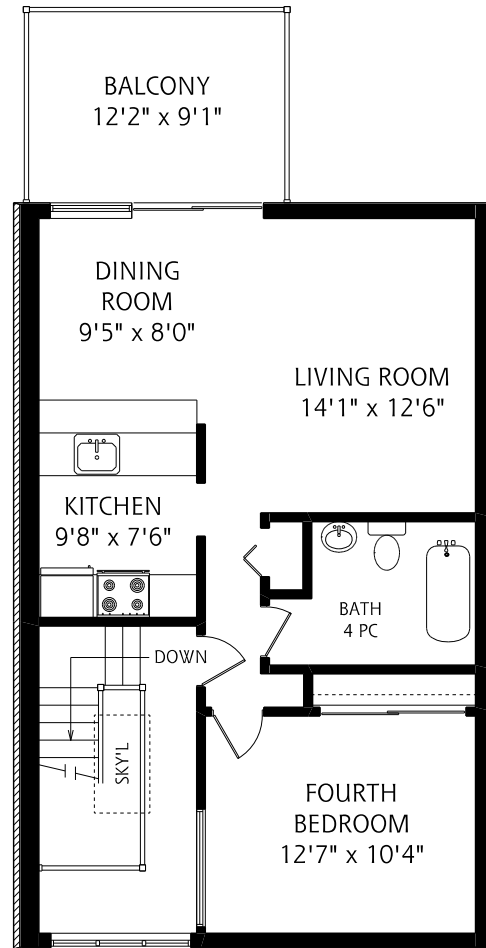

HEAPS ESTRIN

REAL ESTATE TEAM

90 Hilton Avenue

MAIN FLOOR
1,020 SQUARE FEET

ALL MEASUREMENTS SHOULD BE CONSIDERED APPROXIMATE

SECOND FLOOR
1,010 SQUARE FEET

THIRD FLOOR
830 SQUARE FEET

LOWER LEVEL
955 SQUARE FEET