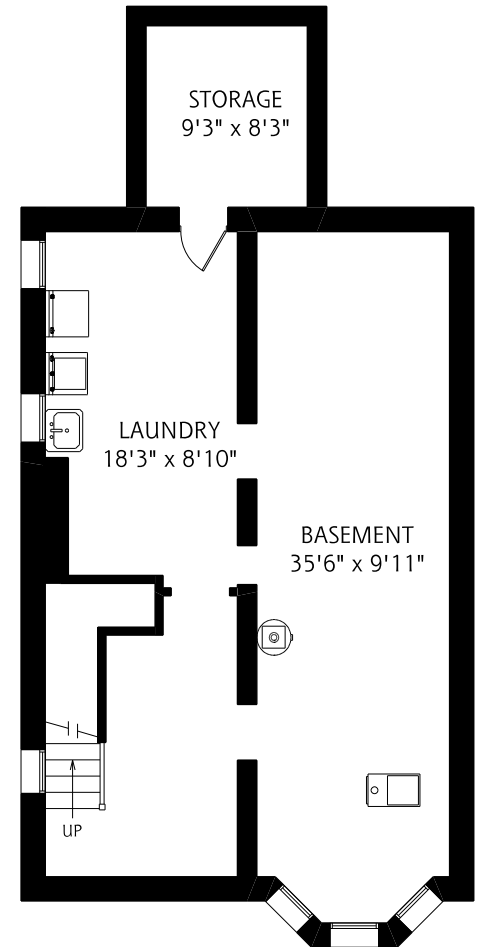

HEAPS ESTRIN

REAL ESTATE TEAM

90 Hilton Avenue

MAIN FLOOR
1,020 SQUARE FEET

ALL MEASUREMENTS SHOULD BE CONSIDERED APPROXIMATE

SECOND FLOOR
1,010 SQUARE FEET

THIRD FLOOR
830 SQUARE FEET

LOWER LEVEL
955 SQUARE FEET