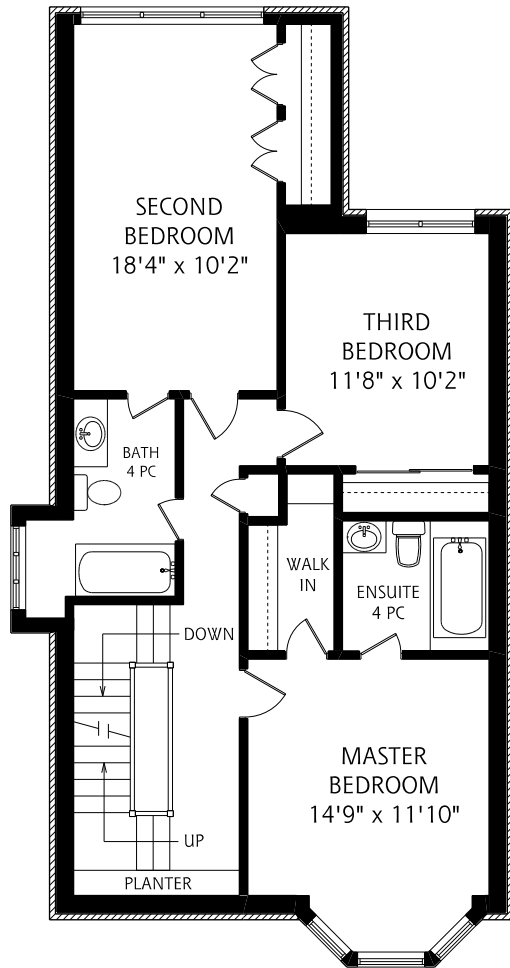

HEAPS ESTRIN

REAL ESTATE TEAM

90 Hilton Avenue

MAIN FLOOR
1,020 SQUARE FEET

ALL MEASUREMENTS SHOULD BE CONSIDERED APPROXIMATE

SECOND FLOOR
1,010 SQUARE FEET

THIRD FLOOR
830 SQUARE FEET

LOWER LEVEL
955 SQUARE FEET