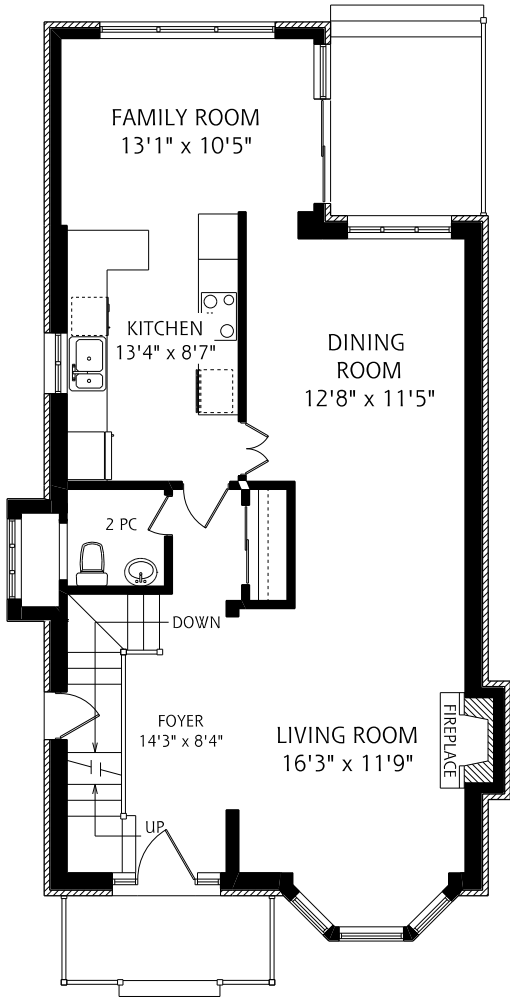

HEAPS ESTRIN

REAL ESTATE TEAM

90 Hilton Avenue

MAIN FLOOR
1,020 SQUARE FEET

ALL MEASUREMENTS SHOULD BE CONSIDERED APPROXIMATE

SECOND FLOOR
1,010 SQUARE FEET

THIRD FLOOR
830 SQUARE FEET

LOWER LEVEL
955 SQUARE FEET