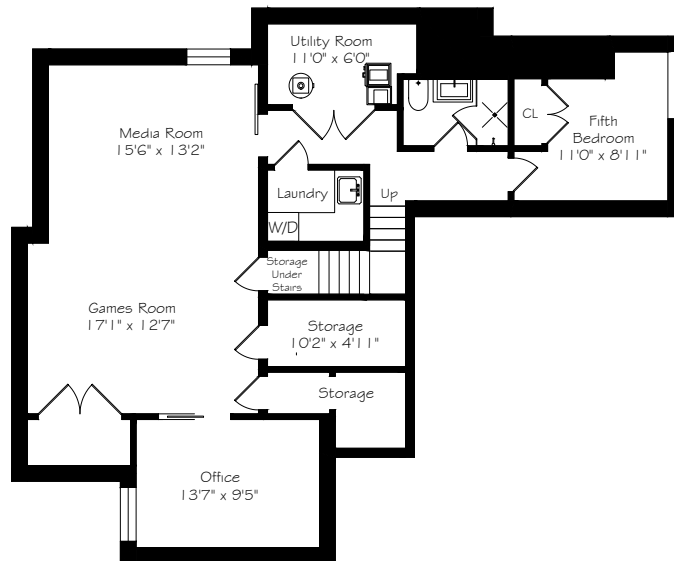

HEAPS ESTRIN

REAL ESTATE TEAM

19 Evergreen Gardens

Main Floor
1335 Square Feet

Second Floor
1340 Square Feet

Third Floor
400 Square Feet

Lower Level
1335 Square Feet

Rooftop Terrace
1020 Square Feet