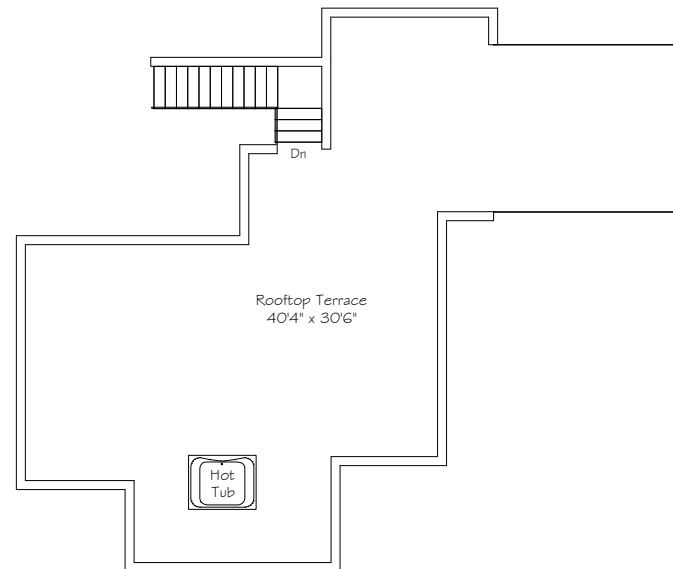

HEAPS ESTRIN

REAL ESTATE TEAM

19 Evergreen Gardens

Main Floor
1335 Square Feet

Second Floor
1340 Square Feet

Third Floor
400 Square Feet

Lower Level
1335 Square Feet

Rooftop Terrace
1020 Square Feet