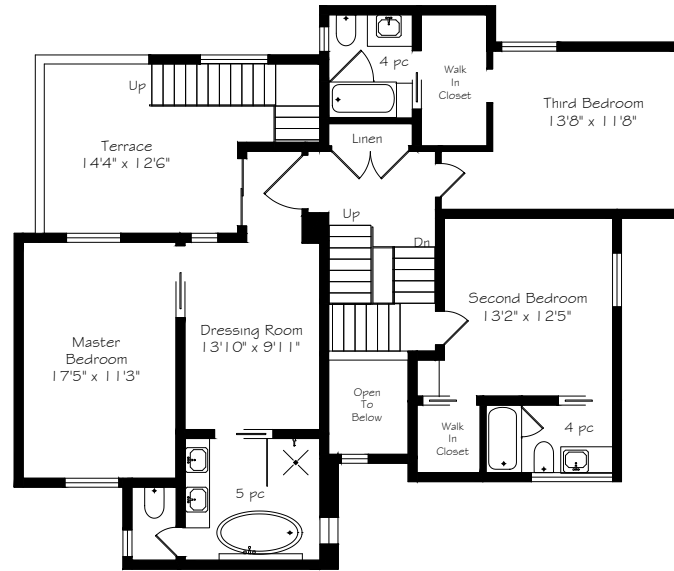

HEAPS ESTRIN

REAL ESTATE TEAM

19 Evergreen Gardens

Main Floor
1335 Square Feet

Second Floor
1340 Square Feet

Third Floor
400 Square Feet

Lower Level
1335 Square Feet

Rooftop Terrace
1020 Square Feet