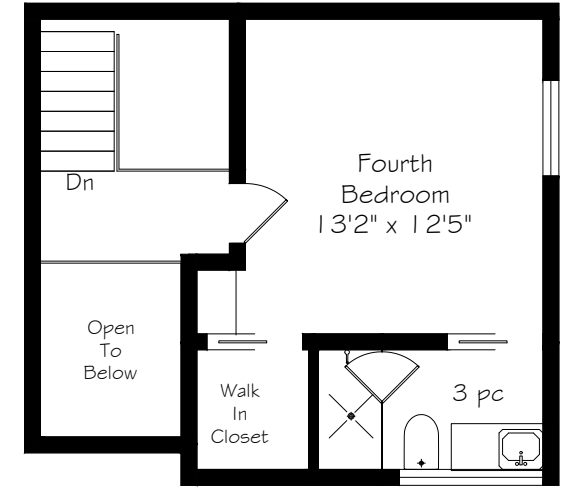

HEAPS ESTRIN

REAL ESTATE TEAM

19 Evergreen Gardens

Main Floor
1335 Square Feet

Second Floor
1340 Square Feet

Third Floor
400 Square Feet

Lower Level
1335 Square Feet

Rooftop Terrace
1020 Square Feet