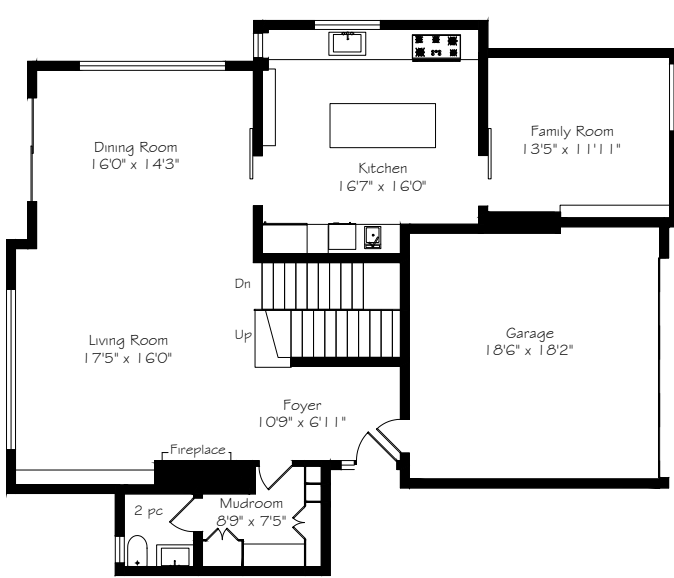

HEAPS ESTRIN

REAL ESTATE TEAM

19 Evergreen Gardens

Main Floor
1335 Square Feet

Second Floor
1340 Square Feet

Third Floor
400 Square Feet

Lower Level
1335 Square Feet

Rooftop Terrace
1020 Square Feet