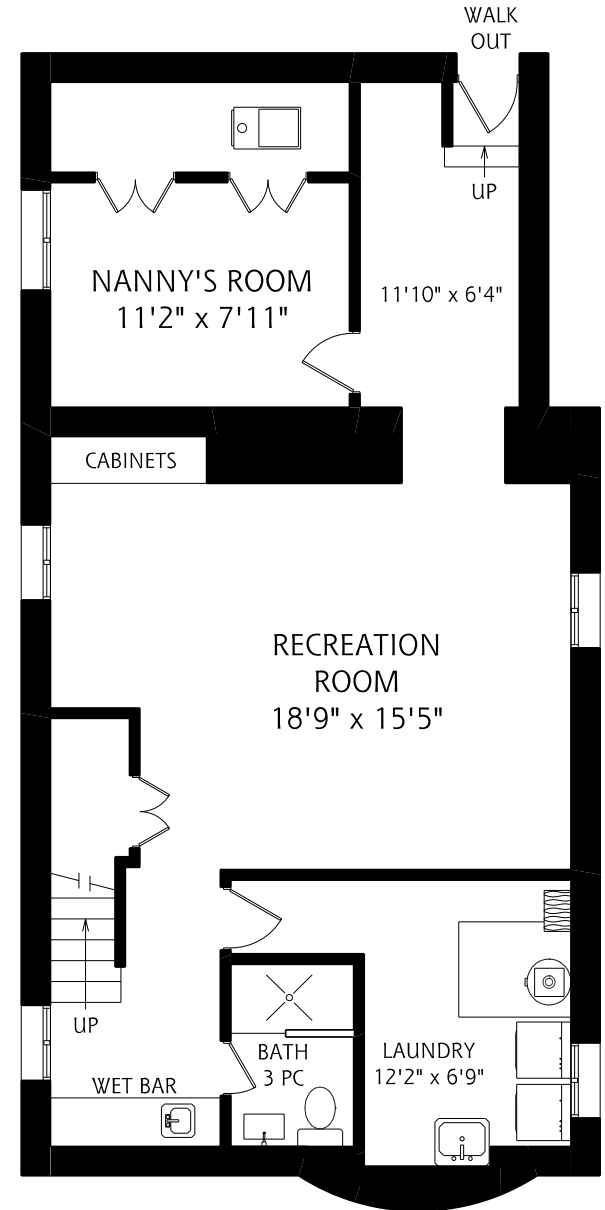

347 St Clair Avenue East

MAIN FLOOR
1,020 SQUARE FEET

SECOND FLOOR
960 SQUARE FEET

LOWER LEVEL
1,020 SQUARE FEET