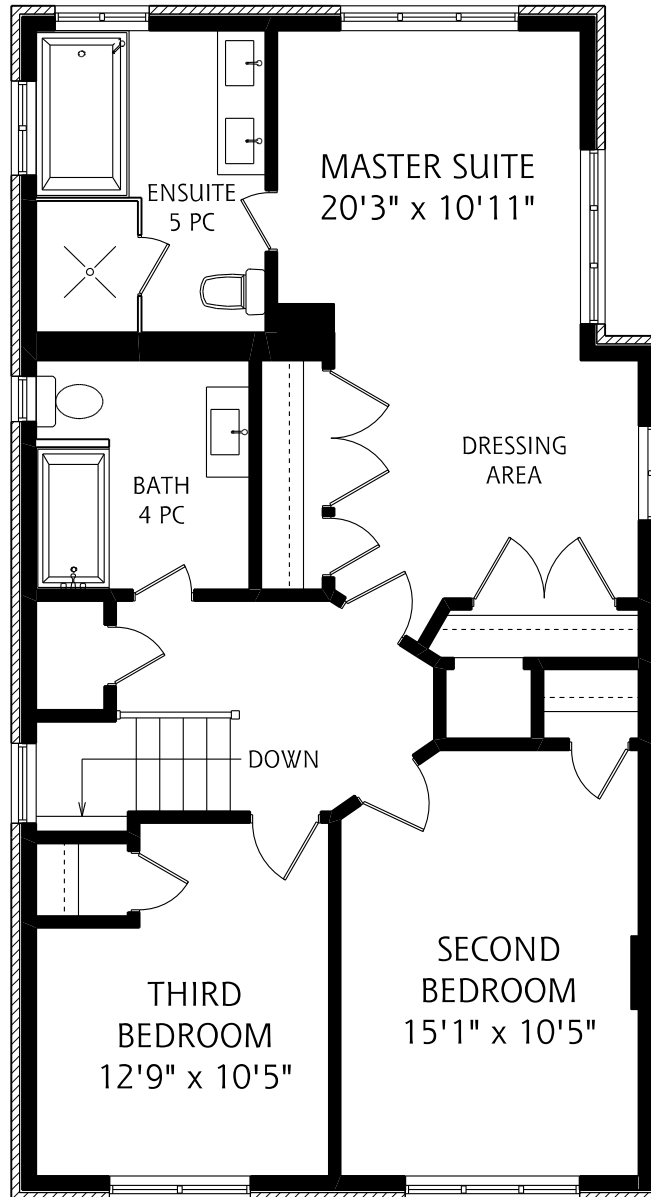

347 St Clair Avenue East

MAIN FLOOR
1,020 SQUARE FEET

SECOND FLOOR
960 SQUARE FEET

LOWER LEVEL
1,020 SQUARE FEET