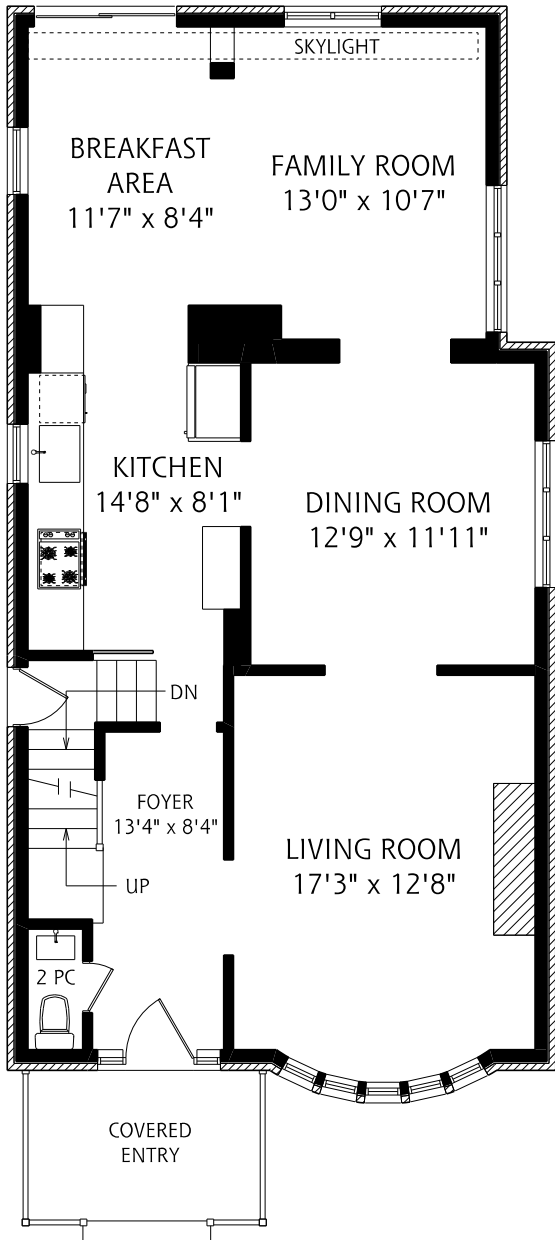

347 St Clair Avenue East

MAIN FLOOR
1,020 SQUARE FEET

SECOND FLOOR
960 SQUARE FEET

LOWER LEVEL
1,020 SQUARE FEET