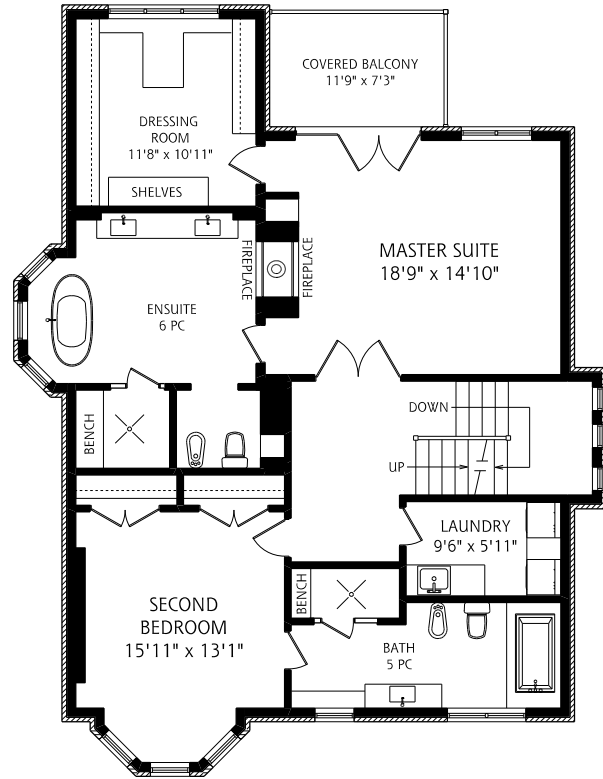

# 104 Wells Hill Avenue

MAIN FLOOR  
1,570 SQUARE FEET

SECOND FLOOR  
1,410 SQUARE FEET

THIRD FLOOR  
1,140 SQUARE FEET

LOWER LEVEL  
1,450 SQUARE FEET