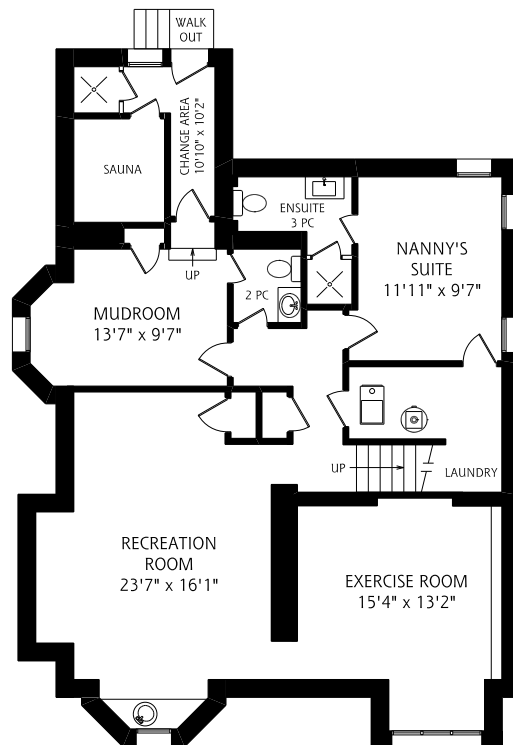

# 104 Wells Hill Avenue

MAIN FLOOR  
1,570 SQUARE FEET

SECOND FLOOR  
1,410 SQUARE FEET

THIRD FLOOR  
1,140 SQUARE FEET

LOWER LEVEL  
1,450 SQUARE FEET