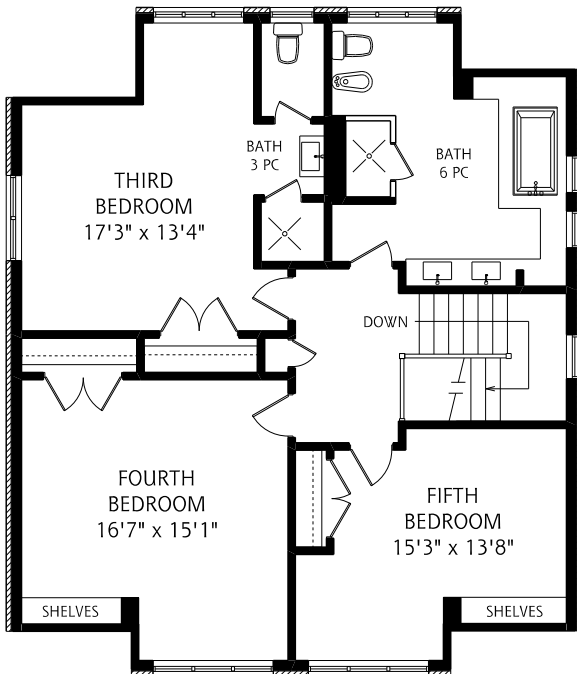

# 104 Wells Hill Avenue

MAIN FLOOR  
1,570 SQUARE FEET

SECOND FLOOR  
1,410 SQUARE FEET

THIRD FLOOR  
1,140 SQUARE FEET

LOWER LEVEL  
1,450 SQUARE FEET