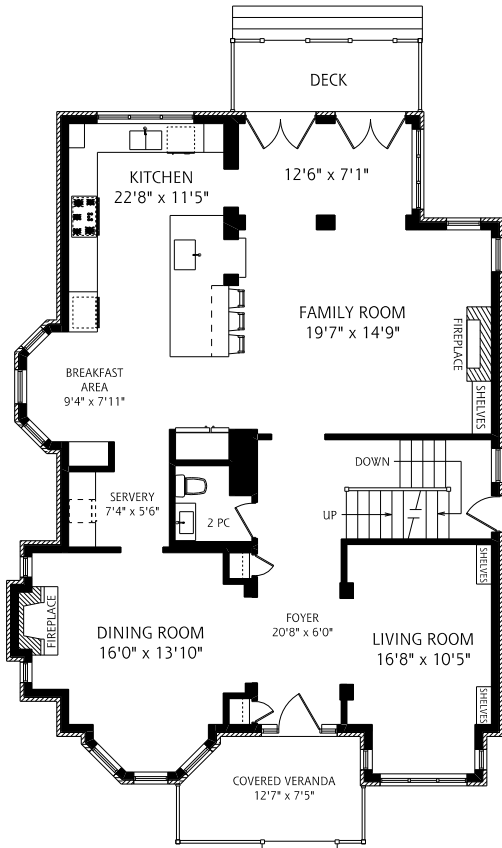

# 104 Wells Hill Avenue

MAIN FLOOR  
1,570 SQUARE FEET

SECOND FLOOR  
1,410 SQUARE FEET

THIRD FLOOR  
1,140 SQUARE FEET

LOWER LEVEL  
1,450 SQUARE FEET