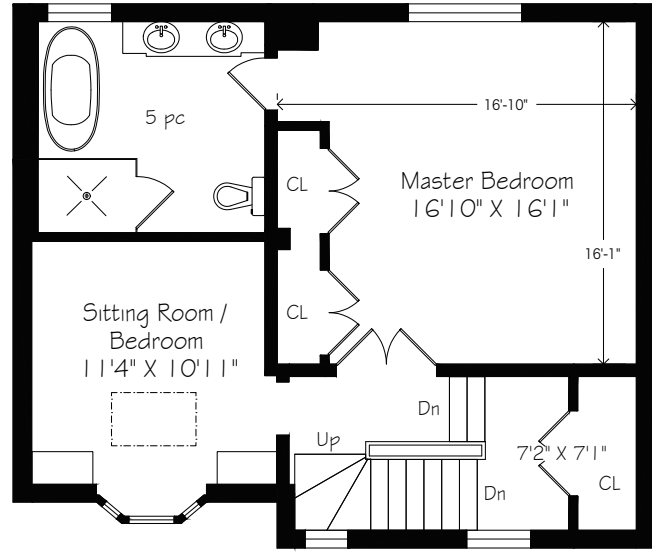

HEAPS ESTRIN
REAL ESTATE TEAM

EVERY MOVE MATTERS

Main Floor
750 Square Feet

Second Floor
740 Square Feet

Measurements and Calculations are approximate
To be used as guidelines only

Third Floor
683 Square Feet

Lower Level
488 Square Feet