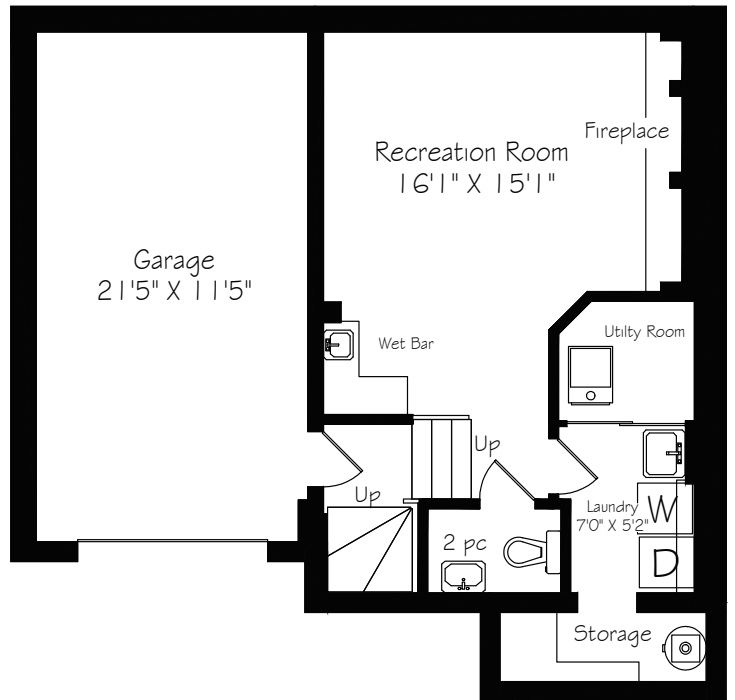

HEAPS ESTRIN
REAL ESTATE TEAM

EVERY MOVE MATTERS

Main Floor
750 Square Feet

Second Floor
740 Square Feet

Measurements and Calculations are approximate
To be used as guidelines only

Third Floor
683 Square Feet

Lower Level
488 Square Feet