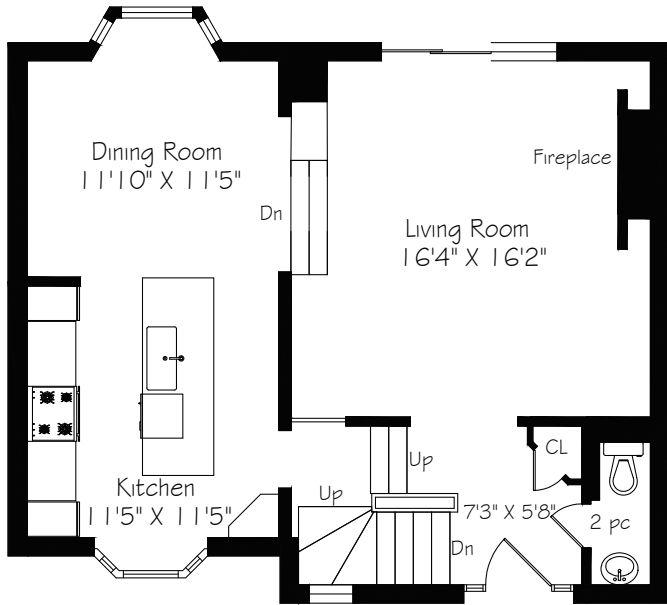

HEAPS ESTRIN
REAL ESTATE TEAM

EVERY MOVE MATTERS

Main Floor
750 Square Feet

Second Floor
740 Square Feet

Measurements and Calculations are approximate
To be used as guidelines only

Third Floor
683 Square Feet

Lower Level
488 Square Feet