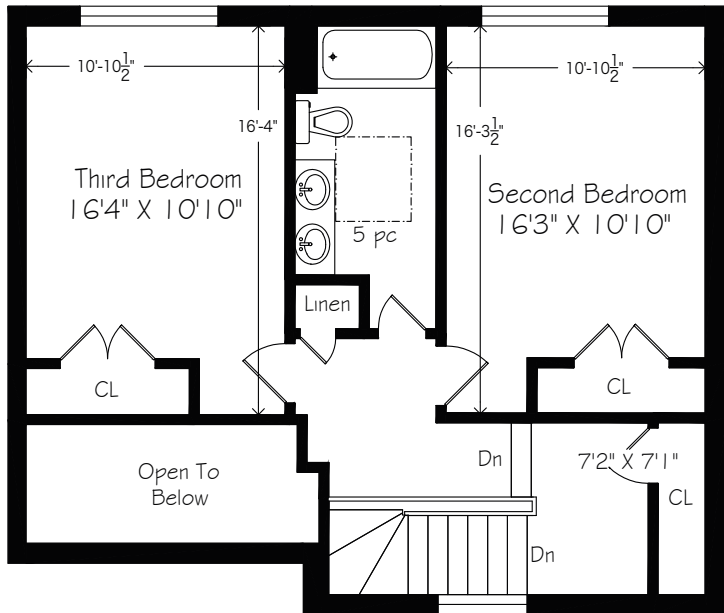

HEAPS ESTRIN
REAL ESTATE TEAM

EVERY MOVE MATTERS

Main Floor
750 Square Feet

Second Floor
740 Square Feet

Measurements and Calculations are approximate
To be used as guidelines only

Third Floor
683 Square Feet

Lower Level
488 Square Feet