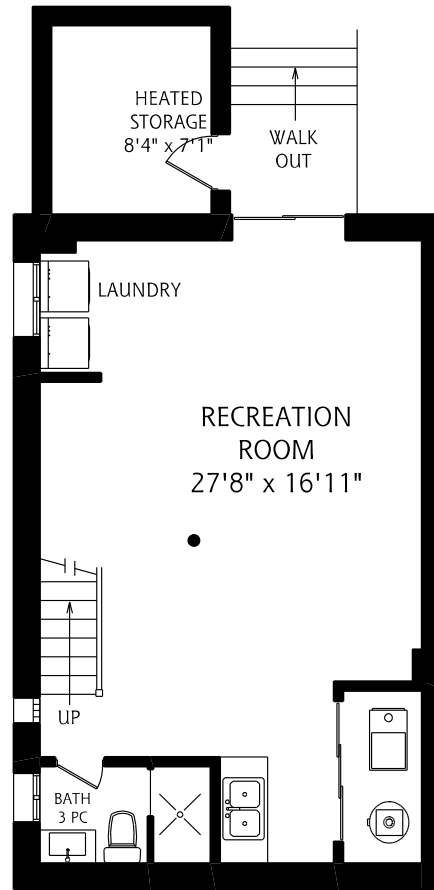

HEAPS ESTRIN

REAL ESTATE TEAM

10 Rosewell Avenue

MAIN FLOOR
645 SQUARE FEET

SECOND FLOOR
565 SQUARE FEET

LOWER LEVEL
645 SQUARE FEET

ALL MEASUREMENTS SHOULD BE CONSIDERED APPROXIMATE