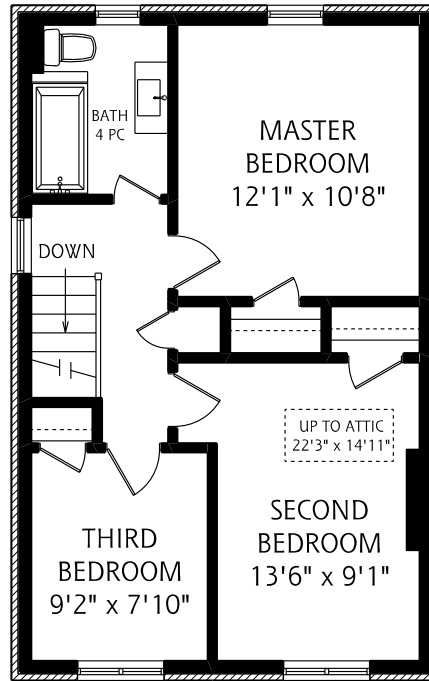

HEAPS ESTRIN

REAL ESTATE TEAM

10 Rosewell Avenue

MAIN FLOOR
645 SQUARE FEET

SECOND FLOOR
565 SQUARE FEET

LOWER LEVEL
645 SQUARE FEET

ALL MEASUREMENTS SHOULD BE CONSIDERED APPROXIMATE