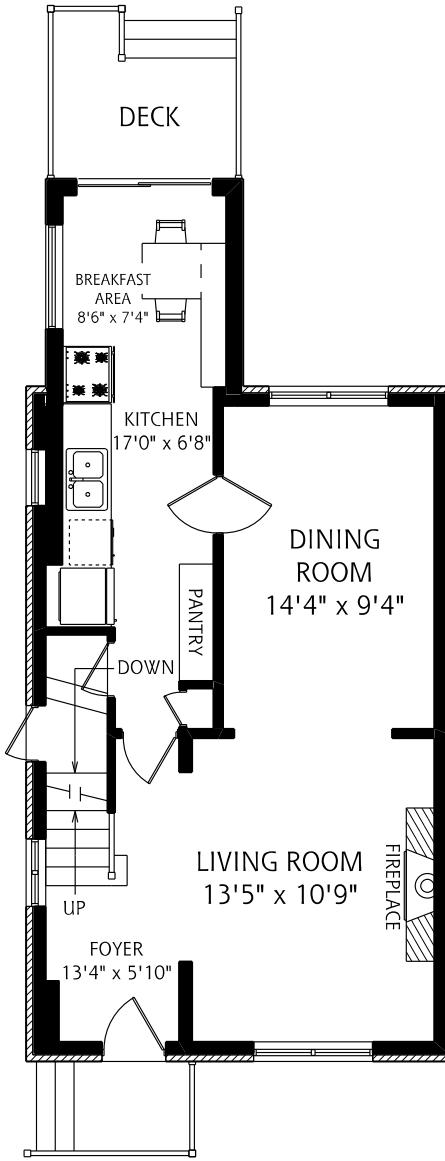

HEAPS ESTRIN

REAL ESTATE TEAM

10 Rosewell Avenue

MAIN FLOOR
645 SQUARE FEET

SECOND FLOOR
565 SQUARE FEET

LOWER LEVEL
645 SQUARE FEET

ALL MEASUREMENTS SHOULD BE CONSIDERED APPROXIMATE