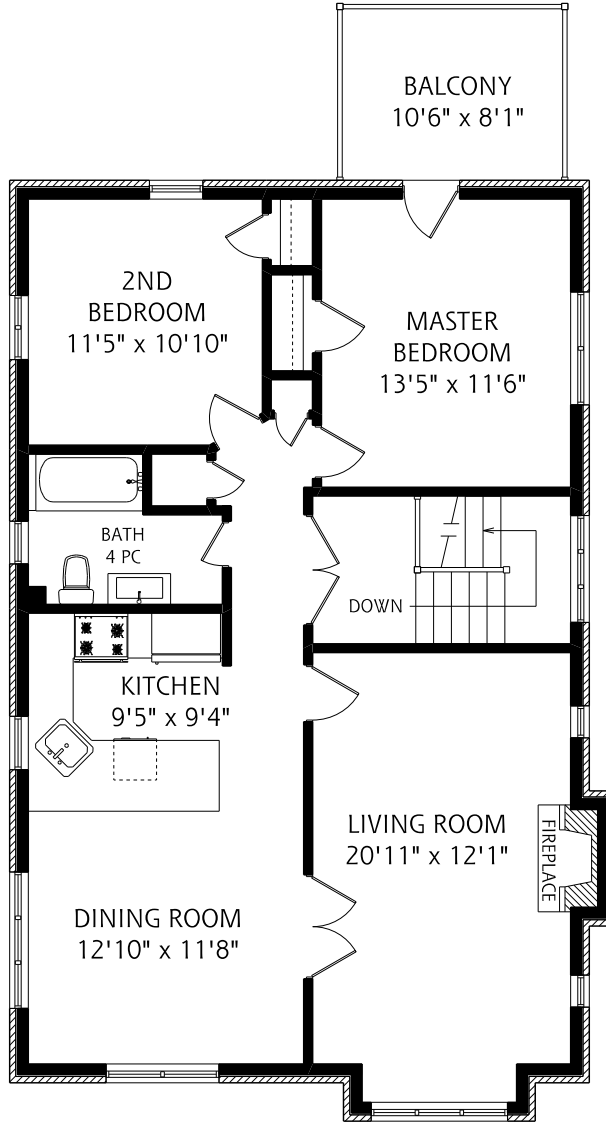

# 298 St Clair Avenue East

MAIN FLOOR  
1,240 SQUARE FEET

SECOND FLOOR  
1,170 SQUARE FEET

LOWER LEVEL  
1,170 SQUARE FEET