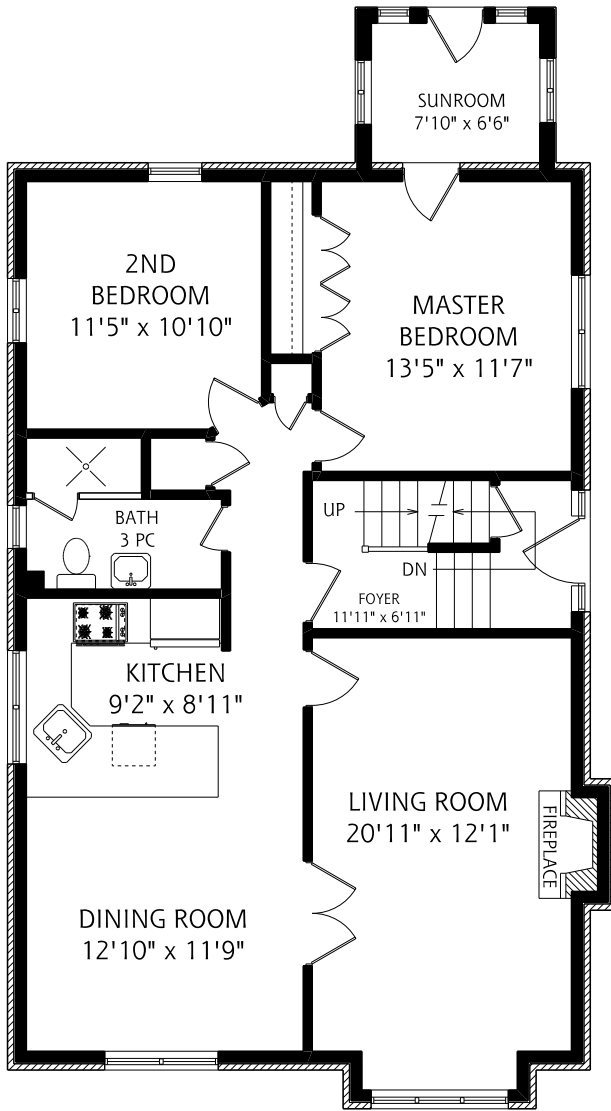

# 298 St Clair Avenue East

MAIN FLOOR  
1,240 SQUARE FEET

SECOND FLOOR  
1,170 SQUARE FEET

LOWER LEVEL  
1,170 SQUARE FEET