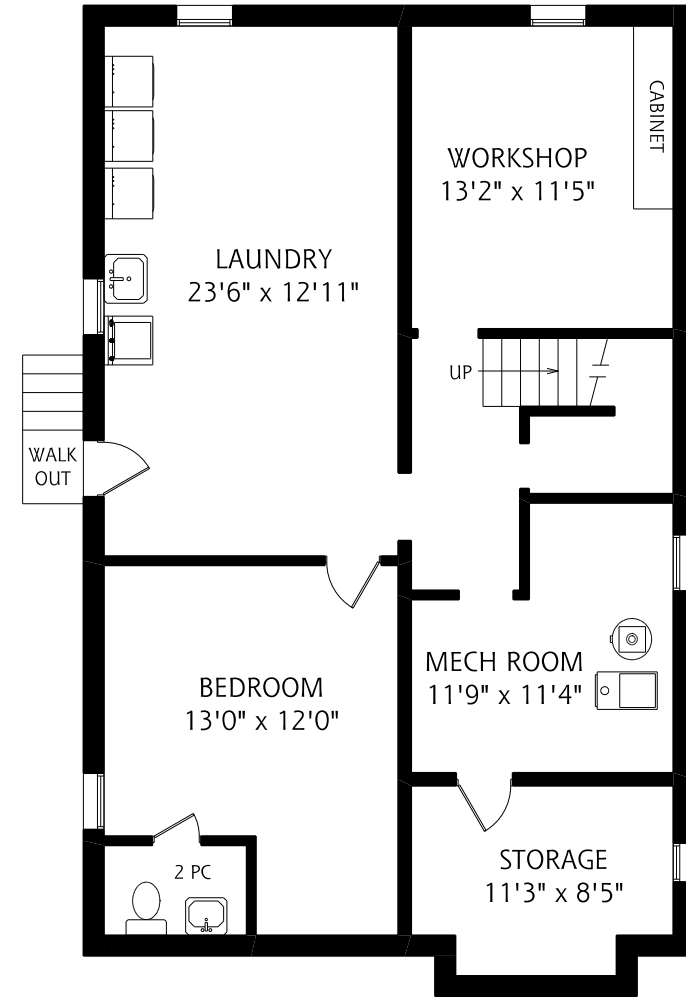

# 298 St Clair Avenue East

MAIN FLOOR  
1,240 SQUARE FEET

SECOND FLOOR  
1,170 SQUARE FEET

LOWER LEVEL  
1,170 SQUARE FEET