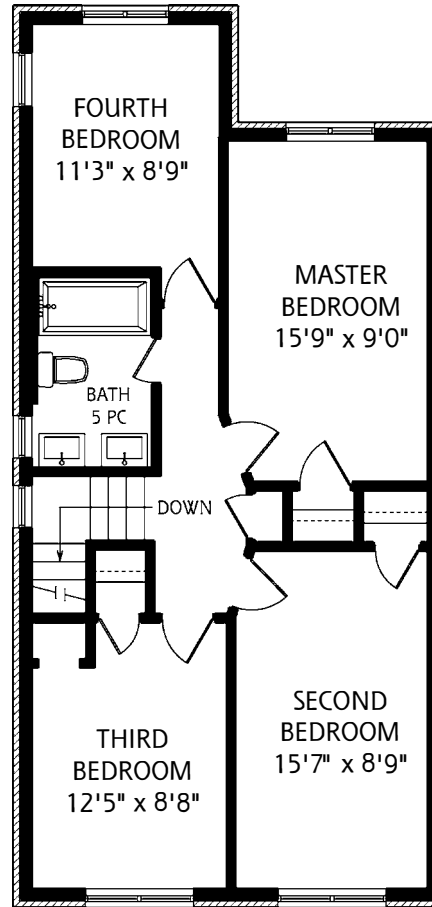

HEAPS ESTRIN

REAL ESTATE TEAM

62 Standish Avenue

MAIN FLOOR
715 SQUARE FEET

SECOND FLOOR
785 SQUARE FEET

LOWER LEVEL
650 SQUARE FEET