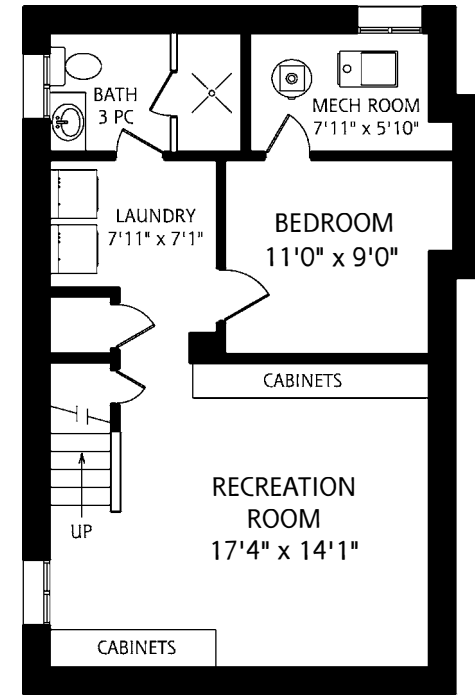

HEAPS ESTRIN

REAL ESTATE TEAM

62 Standish Avenue

MAIN FLOOR
715 SQUARE FEET

SECOND FLOOR
785 SQUARE FEET

LOWER LEVEL
650 SQUARE FEET