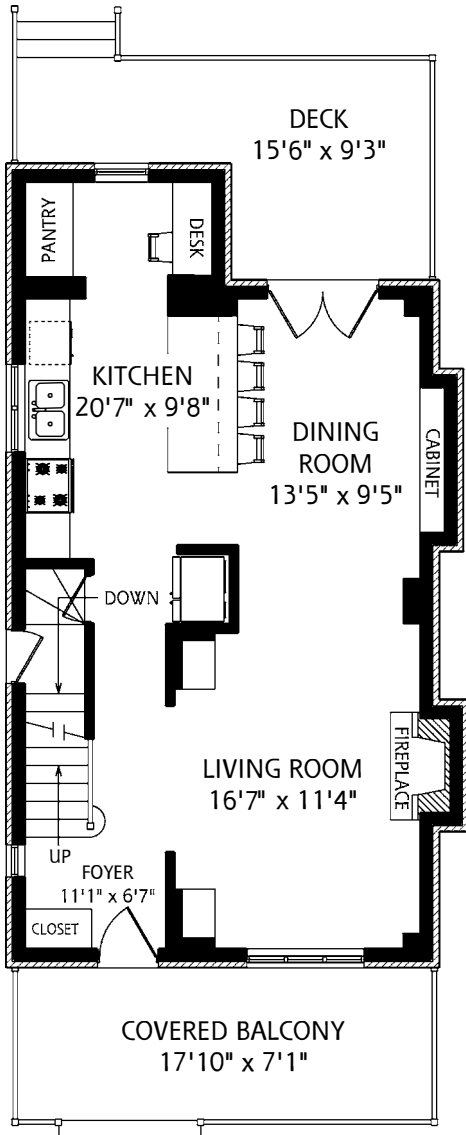

HEAPS ESTRIN

REAL ESTATE TEAM

62 Standish Avenue

MAIN FLOOR
715 SQUARE FEET

SECOND FLOOR
785 SQUARE FEET

LOWER LEVEL
650 SQUARE FEET