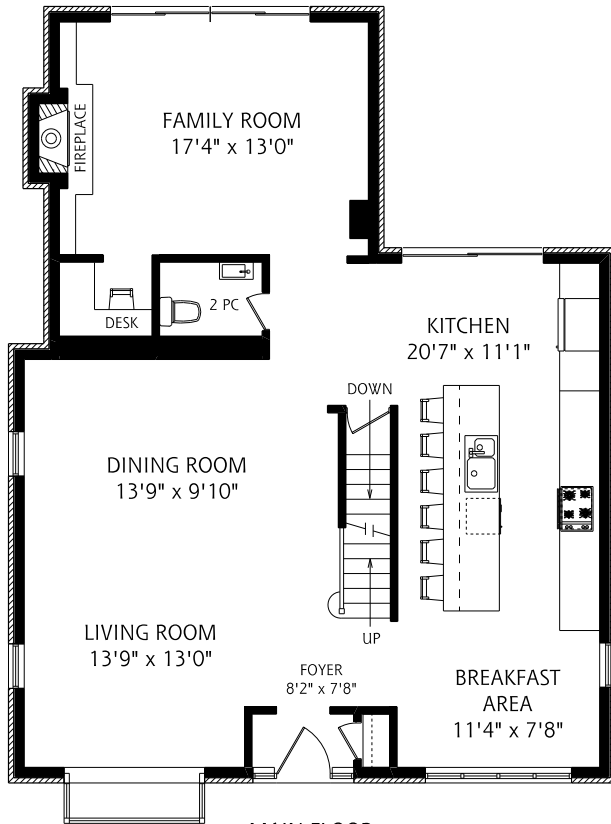

HEAPS ESTRIN

REAL ESTATE TEAM

1 Moorehill Drive

MAIN FLOOR
1,280 SQUARE FEET

ALL MEASUREMENTS SHOULD BE CONSIDERED APPROXIMATE

SECOND FLOOR
1,295 SQUARE FEET

LOWER LEVEL
885 SQUARE FEET