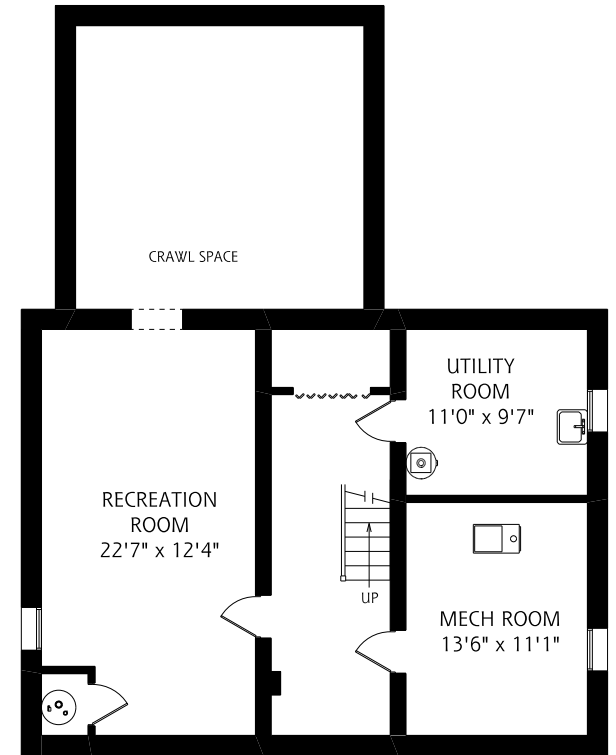

HEAPS ESTRIN

REAL ESTATE TEAM

1 Moorehill Drive

MAIN FLOOR
1,280 SQUARE FEET

ALL MEASUREMENTS SHOULD BE CONSIDERED APPROXIMATE

SECOND FLOOR
1,295 SQUARE FEET

LOWER LEVEL
885 SQUARE FEET