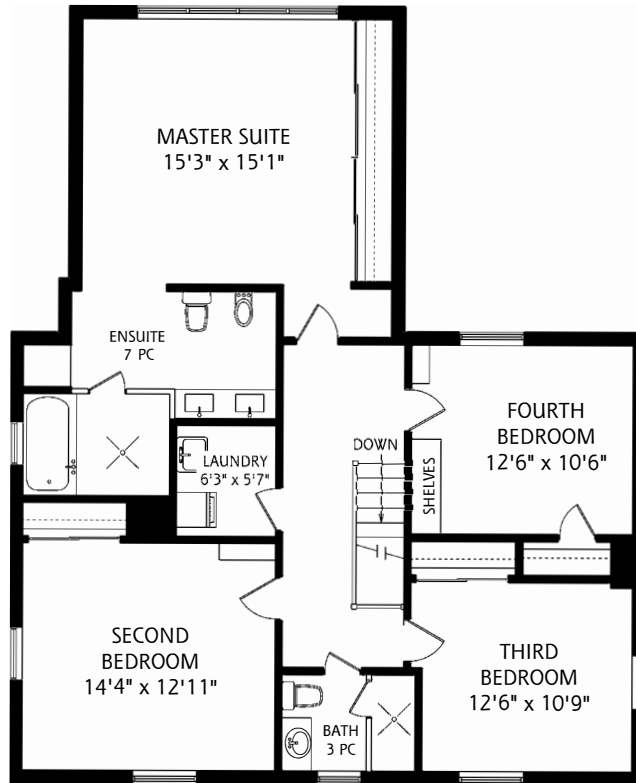

HEAPS ESTRIN

REAL ESTATE TEAM

1 Moorehill Drive

MAIN FLOOR
1,280 SQUARE FEET

ALL MEASUREMENTS SHOULD BE CONSIDERED APPROXIMATE

SECOND FLOOR
1,295 SQUARE FEET

LOWER LEVEL
885 SQUARE FEET