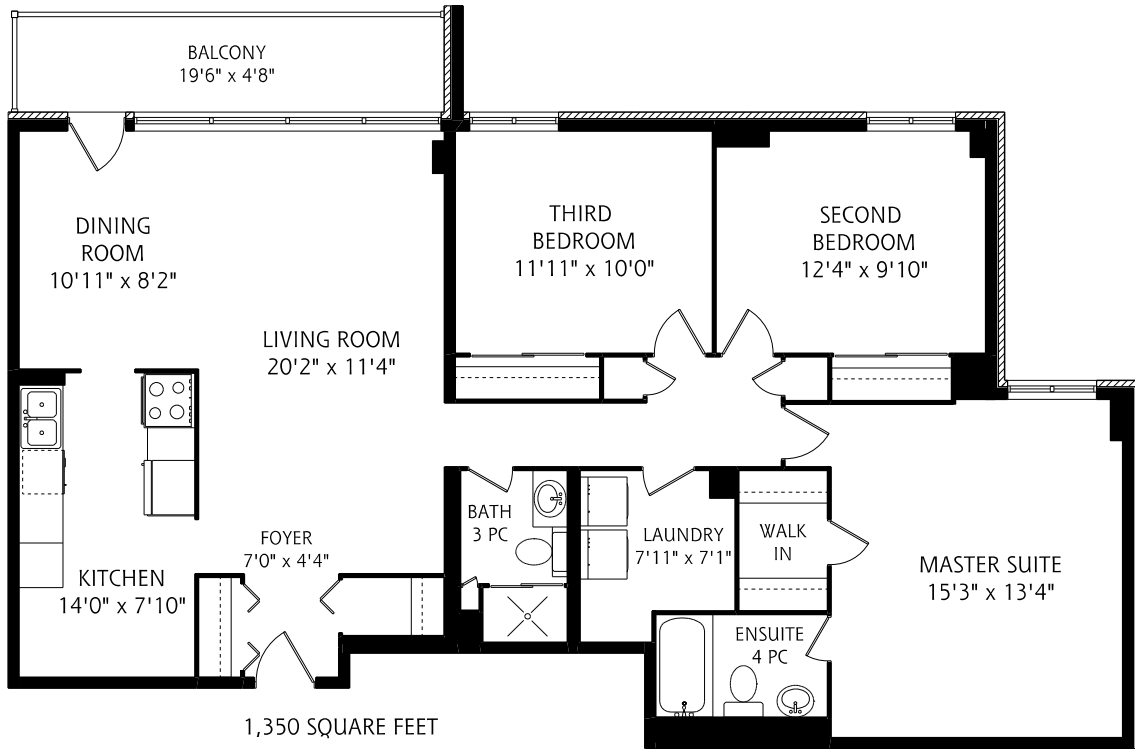

# 155 Marlee Avenue, Suite 202

1,350 SQUARE FEET

ALL MEASUREMENTS SHOULD BE CONSIDERED APPROXIMATE