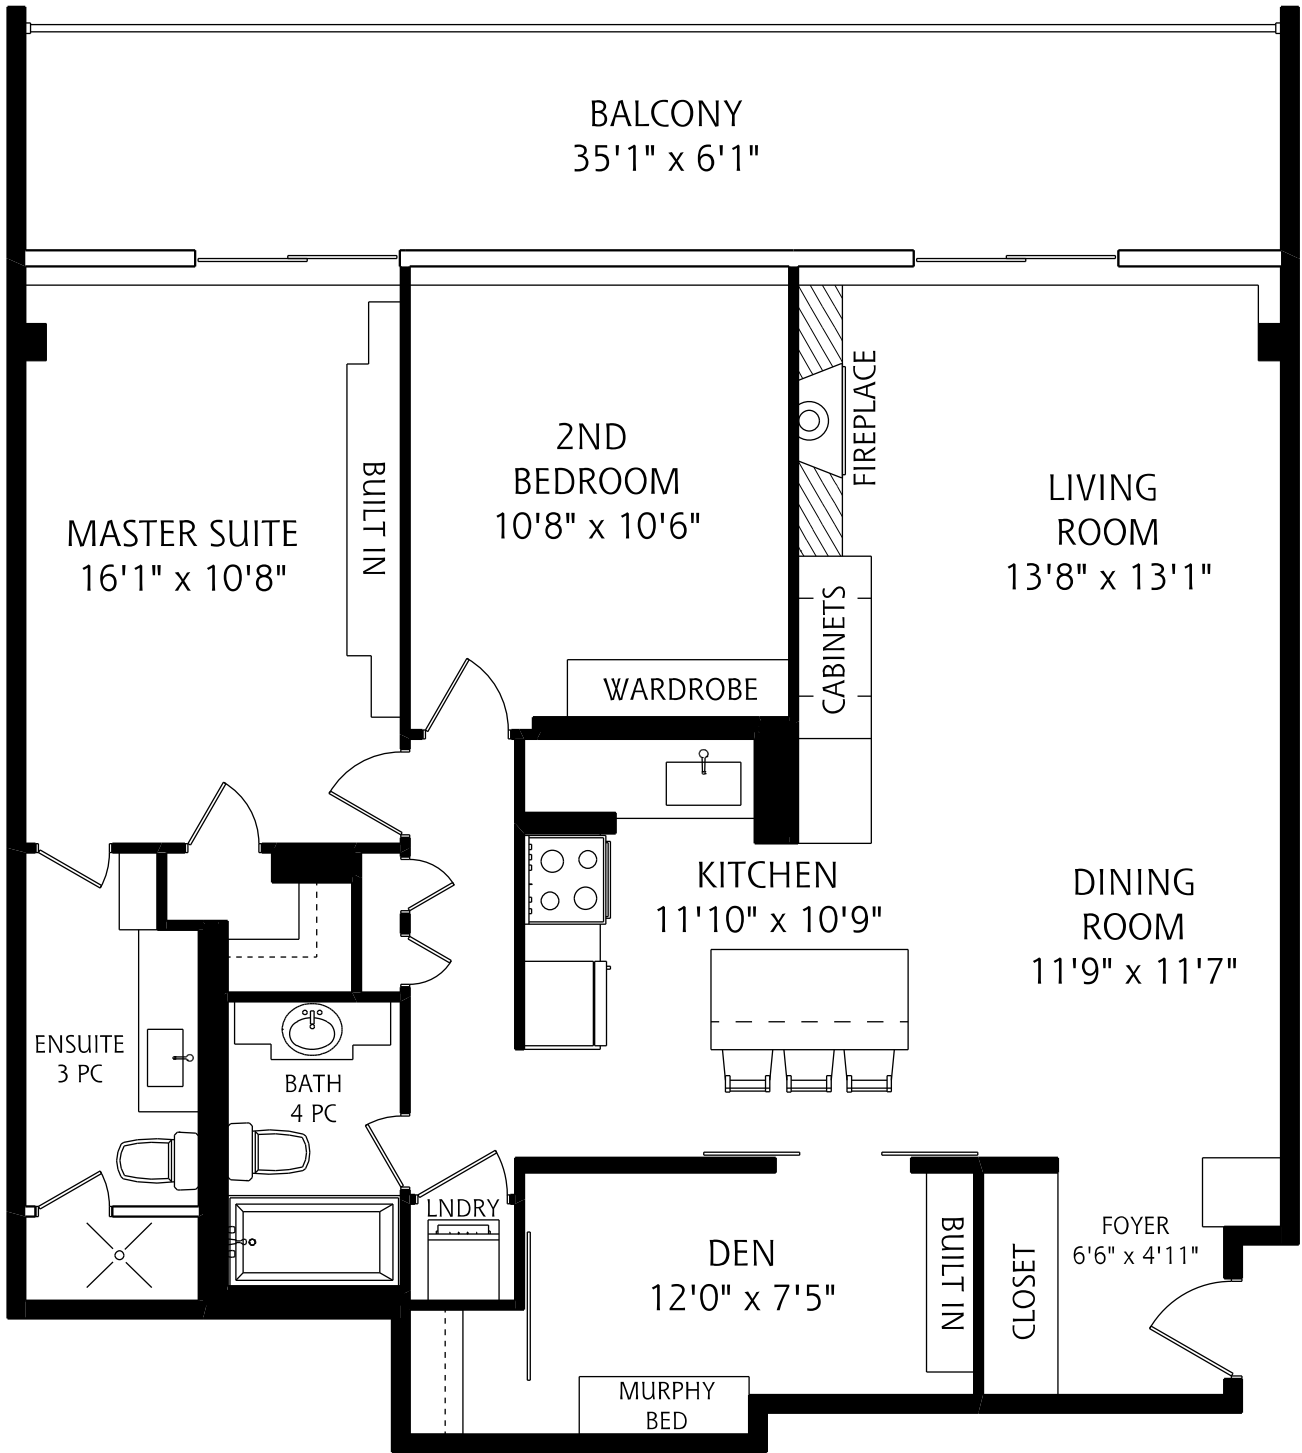

HEAPS ESTRIN

REAL ESTATE TEAM

235 St Clair Avenue W, Suite 206

1,195 SQUARE FEET