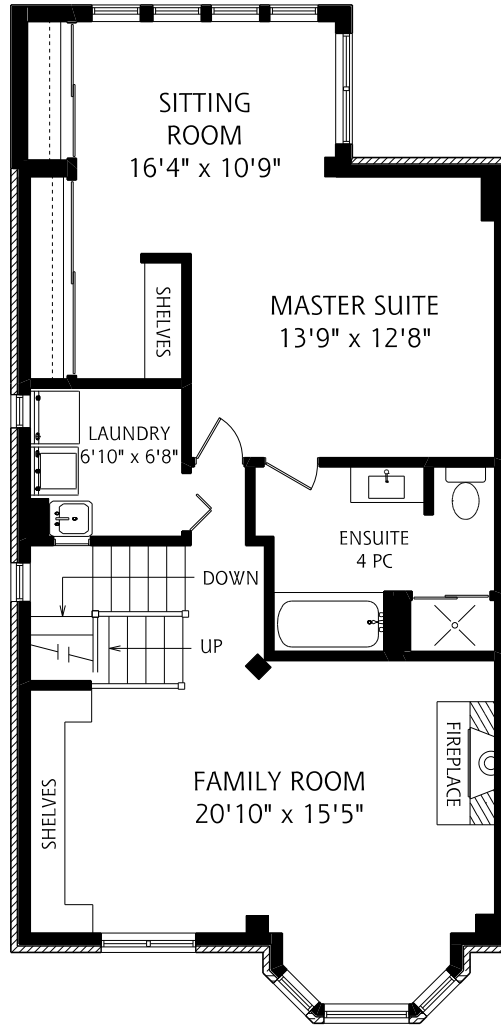

# 29 Inglewood Drive

MAIN FLOOR  
935 SQUARE FEET

SECOND FLOOR  
935 SQUARE FEET

ALL MEASUREMENTS SHOULD BE CONSIDERED APPROXIMATE

THIRD FLOOR  
715 SQUARE FEET

LOWER LEVEL  
825 SQUARE FEET