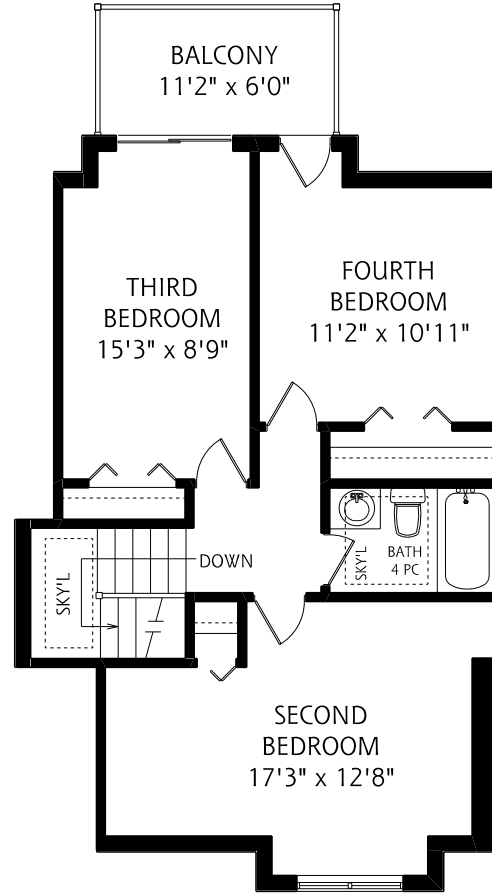

# 29 Inglewood Drive

MAIN FLOOR  
935 SQUARE FEET

SECOND FLOOR  
935 SQUARE FEET

ALL MEASUREMENTS SHOULD BE CONSIDERED APPROXIMATE

THIRD FLOOR  
715 SQUARE FEET

LOWER LEVEL  
825 SQUARE FEET