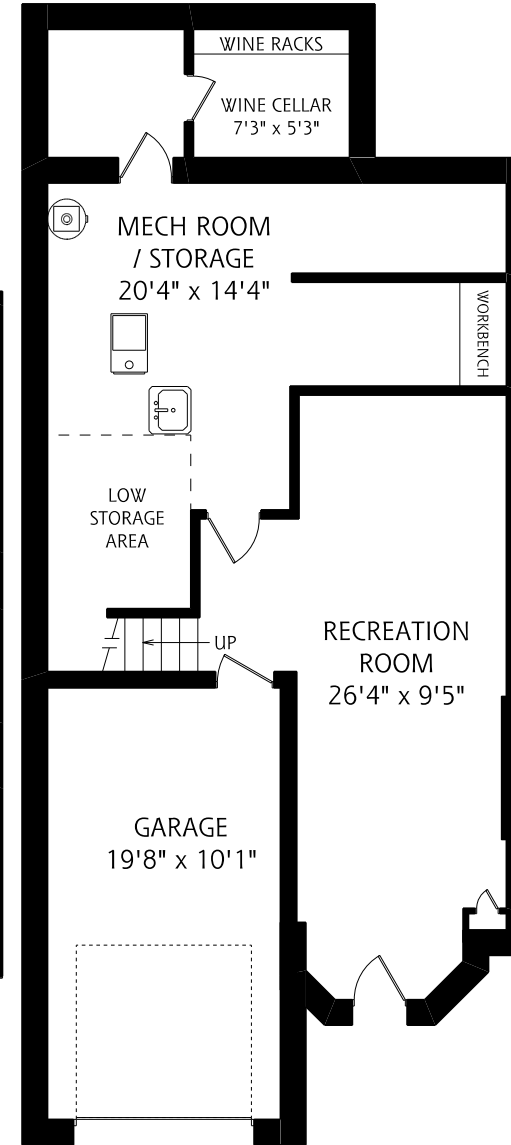

# 29 Inglewood Drive

MAIN FLOOR  
935 SQUARE FEET

SECOND FLOOR  
935 SQUARE FEET

ALL MEASUREMENTS SHOULD BE CONSIDERED APPROXIMATE

THIRD FLOOR  
715 SQUARE FEET

LOWER LEVEL  
825 SQUARE FEET