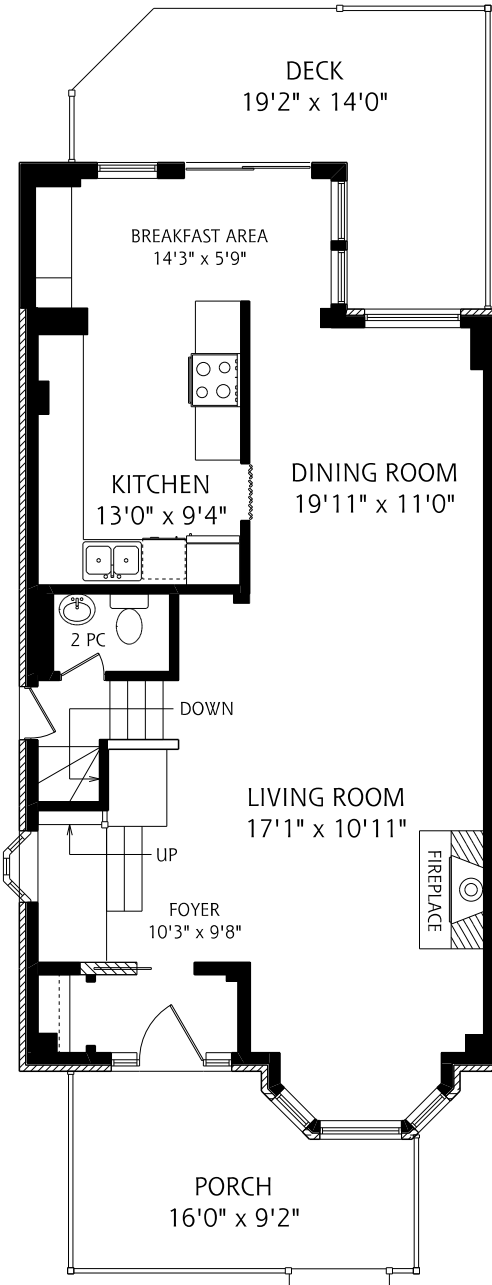

# 29 Inglewood Drive

MAIN FLOOR  
935 SQUARE FEET

SECOND FLOOR  
935 SQUARE FEET

ALL MEASUREMENTS SHOULD BE CONSIDERED APPROXIMATE

THIRD FLOOR  
715 SQUARE FEET

LOWER LEVEL  
825 SQUARE FEET